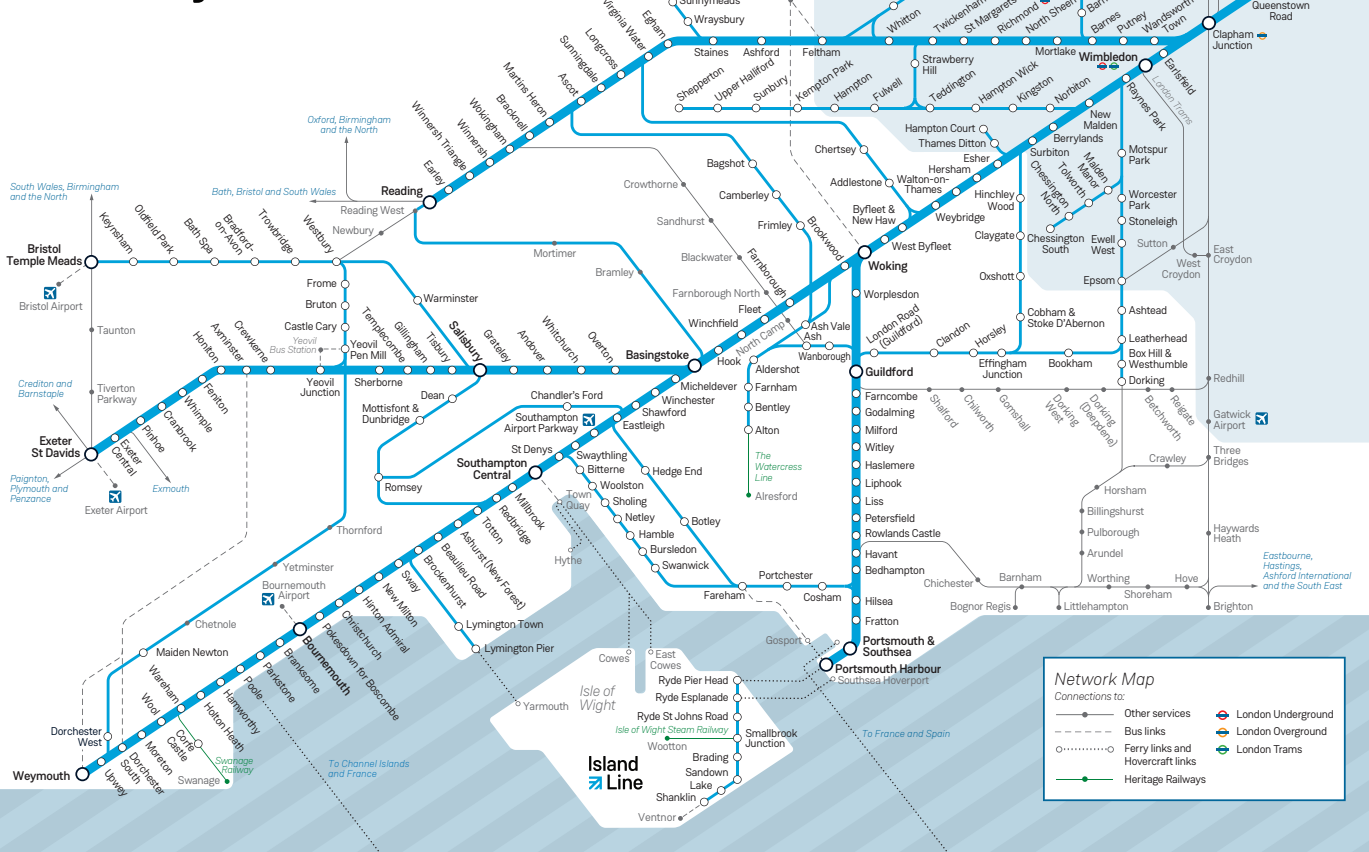

South Western Railway

Changing trains

Most journeys shown in this timetable are direct trains, shown in **bold type**. However, you may be able to make other journeys or reach your destination more quickly by changing trains. To help you find these alternative trains, we show them in the timetable with *light italic type*. A letter against the time will show where you need to change trains – please check the ‘Notes’ section for an explanation of these letters.

Please allow plenty of time to change trains. At most stations you will need to allow at least five minutes. You will need longer at some stations, and this is shown in the ‘Station information’ table in this timetable. For example **ⓐ** means you should allow 10 minutes to change trains at this station.