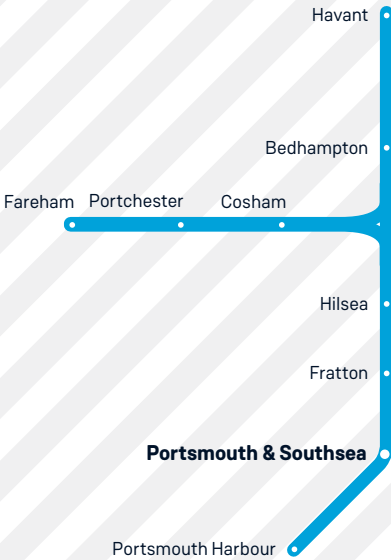

18

Fareham and Havant to Portsmouth

Train times

15 December 2019 to 16 May 2020

South Western
 **Railway**

Your timetable

This timetable shows train services between **Portsmouth, Fratton, Hilsea, Bedhampton and Havant, and Portsmouth, Cosham, Portchester and Fareham.**