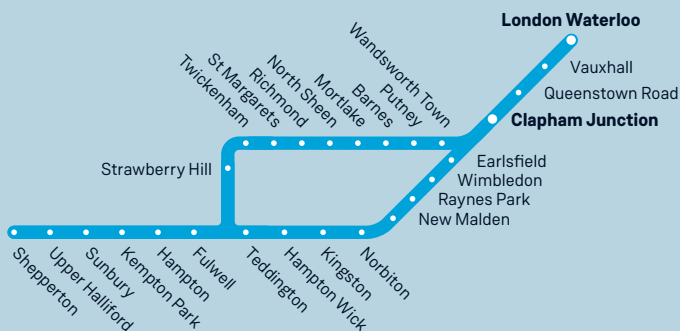

1

Kingston Loop and Shepperton to London Waterloo

Train times

22 January to 14 May 2022

Saturdays and Sundays Only

South Western
Railway

Your timetable

This timetable shows the full service between **Shepperton, Kingston and London Waterloo, and services between Kingston, Teddington and London Waterloo via Richmond.**