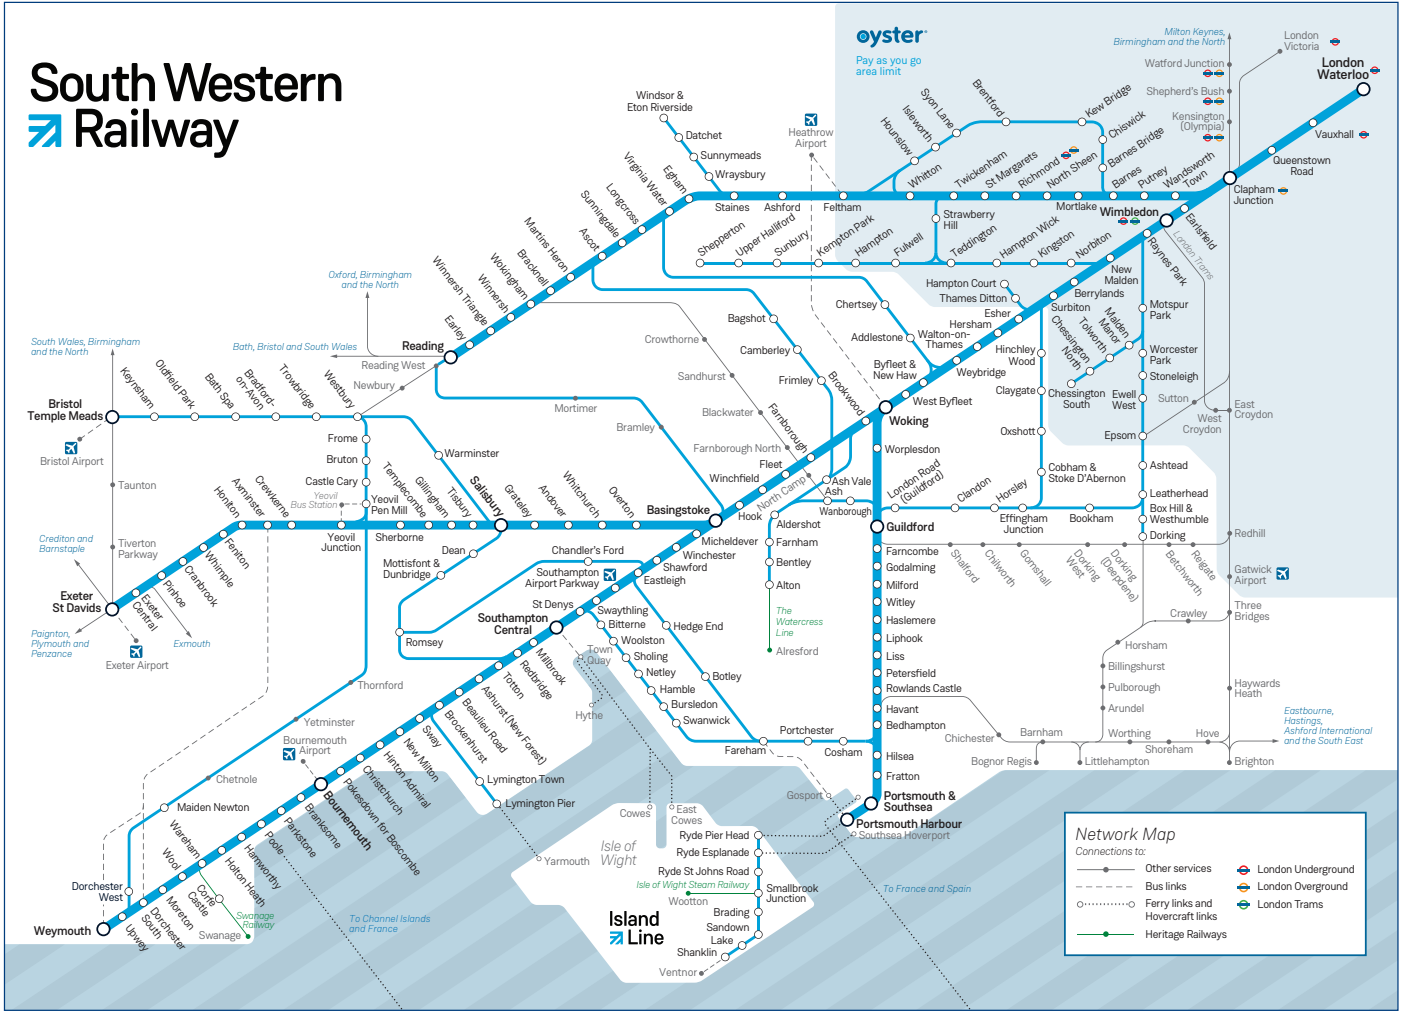

South Western Railway

Changing trains

Most journeys shown in this timetable are direct trains, shown in **bold type**. However, you may be able to make other journeys or reach your destination more quickly by changing trains. To help you find these alternative trains, we show them in the timetable with *light italic type*. A letter against the time will show where you need to change trains – please check the ‘Notes’ section for an explanation of these letters.

Please allow plenty of time to change trains. At most stations you will need to allow at least five minutes. You will need longer at some stations, and this is shown in the ‘Station information’ table in this timetable. For example **ⓐ** means you should allow 10 minutes to change trains at this station.