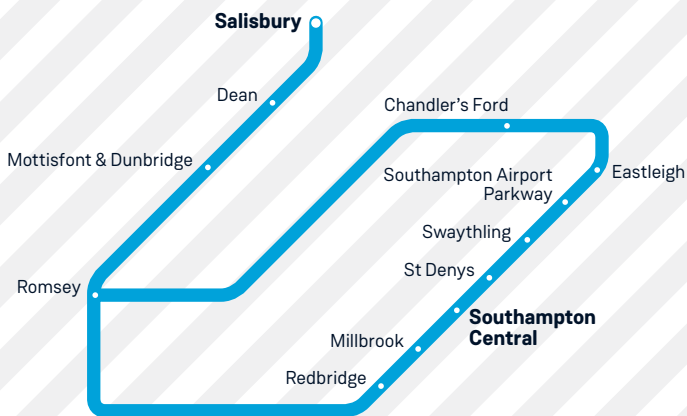

25

Romsey to Salisbury via Eastleigh and Southampton Central

Train times

15 December 2019 to 16 May 2020

South Western
Railway

Your timetable

This timetable shows train services between **Romsey, Chandler's Ford, Eastleigh, Southampton Airport Parkway, Swaythling, St Denys, Southampton Central, Millbrook, Redbridge, Romsey, Mottisfont & Dunbridge, Dean and Salisbury.**