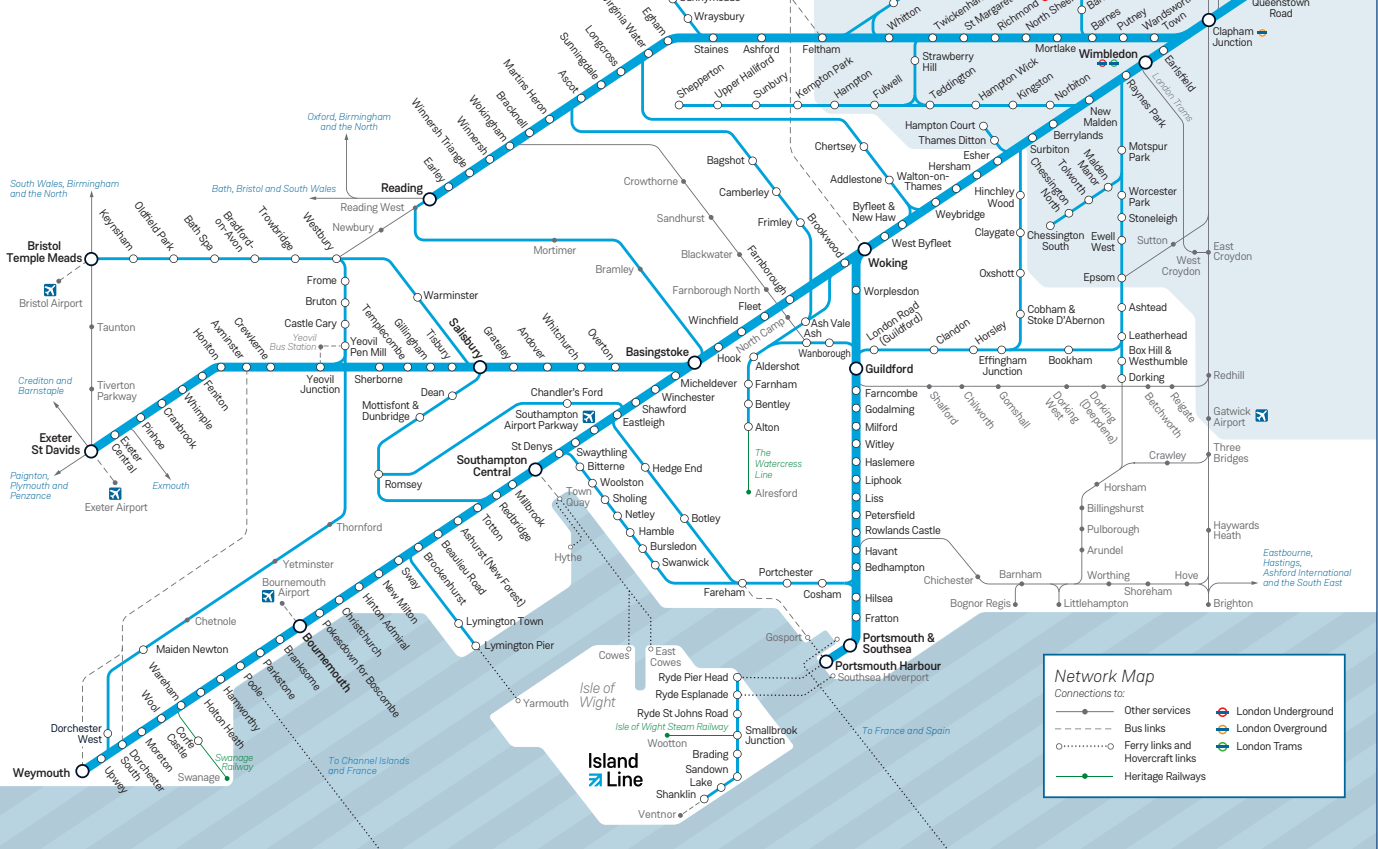

South Western Railway

Changing trains

Most journeys shown in this timetable are direct trains, shown in **bold type**. However, you may be able to make other journeys or reach your destination more quickly by changing trains. To help you find these alternative trains, we show them in the timetable with *light italic type*. A letter against the time will show where you need to change trains – please check the ‘Notes’ section for an explanation of these letters.

Please allow plenty of time to change trains. At most stations you will need to allow at least five minutes. You will need longer at some stations, and this is shown in the ‘Station information’ table in this timetable. For example **ⓐ** means you should allow 10 minutes to change trains at this station.