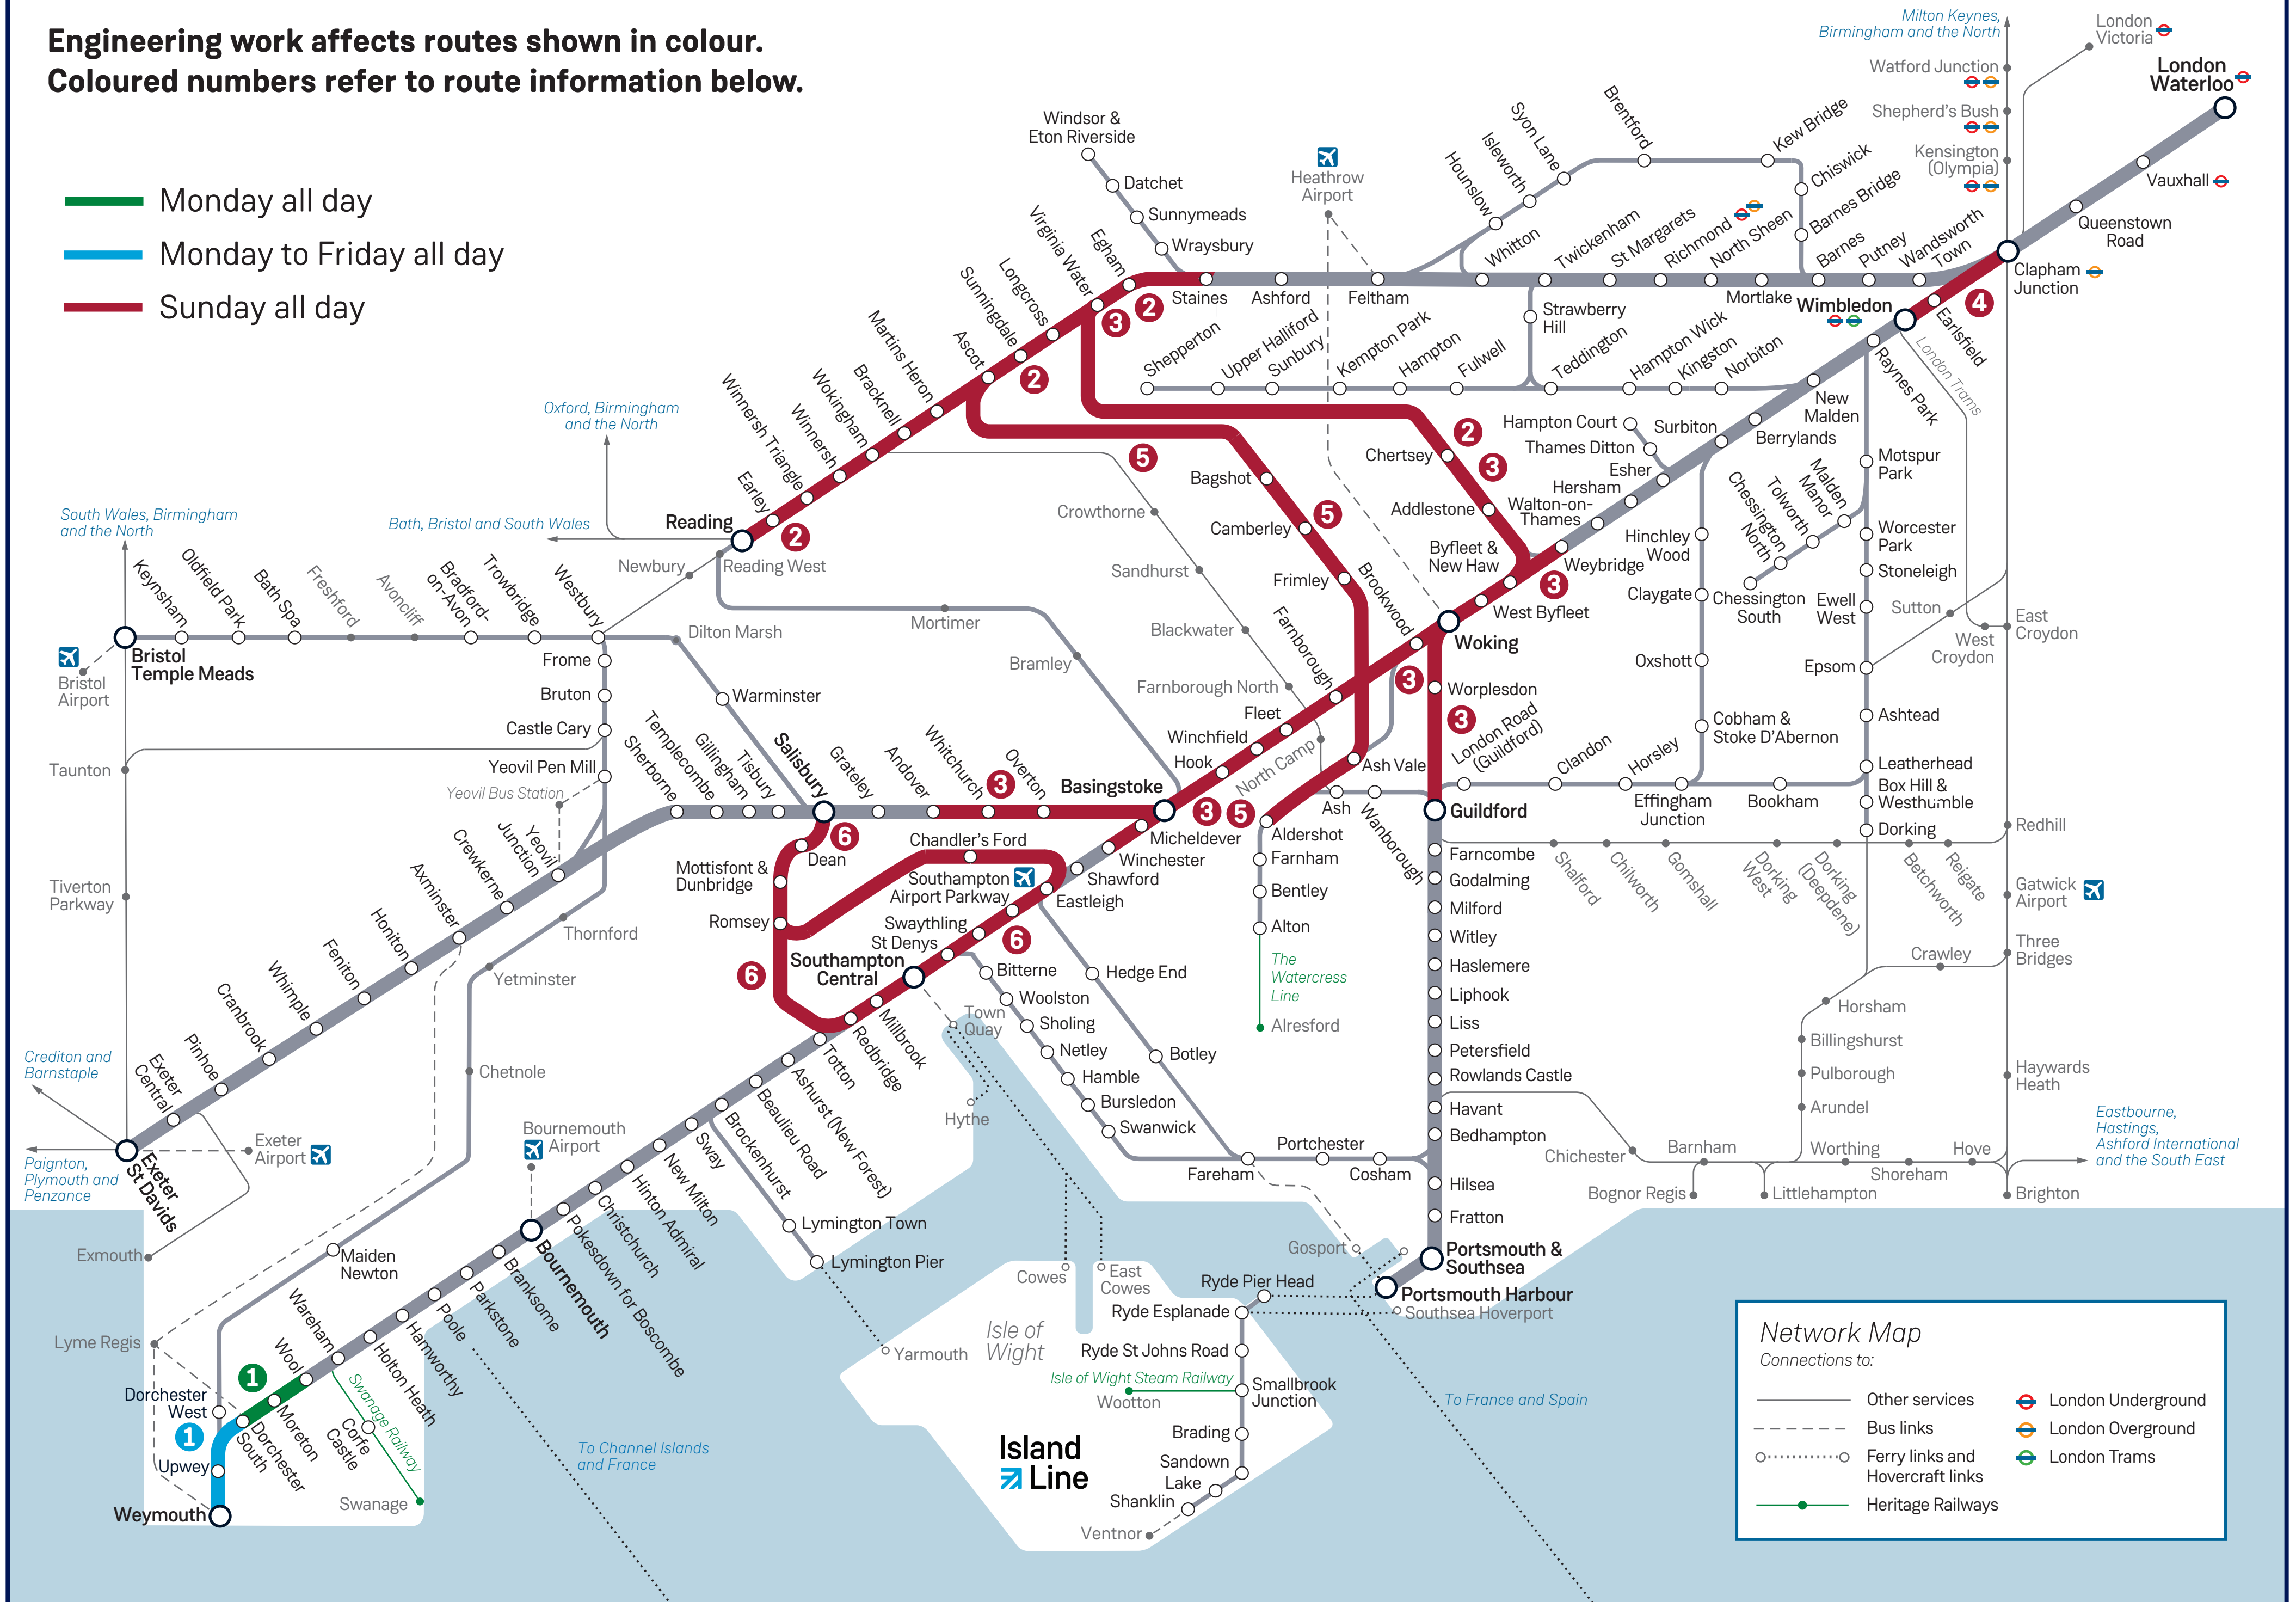

Changes to train times

Monday 22 to Sunday 28 November

Major engineering work this weekend will affect journeys in the South Western Railway area. Please check your train times before travelling.

Engineering work affects routes shown in colour. Coloured numbers refer to route information below.

- Monday all day
- Monday to Friday all day
- Sunday all day

Network Map
Connections to:

- Other services
- Bus links
- Ferry links and Hovercraft links
- Heritage Railways
- London Underground
- London Overground
- London Trams

Future Engineering Works

For details of future engineering works, visit southwesternrailway.com/plan-my-journey/planned-improvements

Contact us

Visit us at:
southwesternrailway.com

Travel alerts:
southwesternrailway.com/alerts

Twitter: @SW_Help

Facebook:
[Facebook.com/SWRailway](https://www.facebook.com/SWRailway)

Customer Service Centre:
0345 6000 650

Assisted Travel: 0800 5282 100
Text Relay 18001 0800 5282 100

National Rail Enquiries:
03457 48 49 50

Monday 22 to Friday 26 November

1 1 Dorchester South area

The lines in the **Dorchester South** area will be **closed all day** for maintenance work.

Great Western Railway services will be affected by this work. Please see their publicity for details.

Monday

- London Waterloo and Bournemouth to Weymouth services will terminate at **Wool**.
- Buses will run between **Wool and Weymouth**.

Tuesday to Friday

- London Waterloo and Bournemouth to Weymouth services will terminate at **Dorchester South**.
- Buses will run between **Dorchester South and Weymouth**.

Sunday 28 November

2 Virginia Water area

The lines in the **Virginia Water** area will be **closed all day** for maintenance work.

Longcross station will be **closed all day**. Passengers should use other nearby stations.

Great Western Railway services between **Wokingham and Reading** are **not** affected by this work.

- London Waterloo to Reading services will terminate at **Staines**.
- Buses will run between **Staines and Reading via Ascot**.
- London Waterloo to Woking via **Staines** services will be diverted after **Staines** and will terminate at **Windsor**.
- Buses will run between **Staines and Woking**.

Sunday 28 November

3 Woking and Basingstoke areas