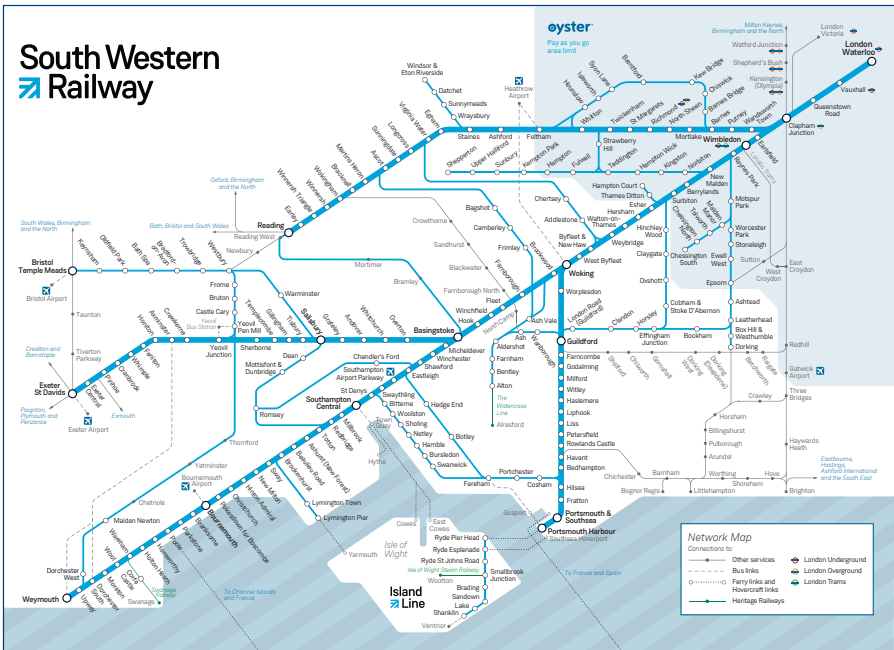

South Western Railway

Changing trains

Most journeys shown in this timetable are direct trains, shown in **bold type**. However, you may be able to make other journeys or reach your destination more quickly by changing trains. To help you find these alternative trains, we show them in the timetable with *light italic type*. A letter against the time will show where you need to change trains – please check the ‘Notes’ section for an explanation of these letters.

Please allow plenty of time to change trains. At most stations you will need to allow at least five minutes. You will need longer at some stations, and this is shown in the ‘Station information’ table in this timetable. For example ⑩ means you should allow 10 minutes to change trains at this station.