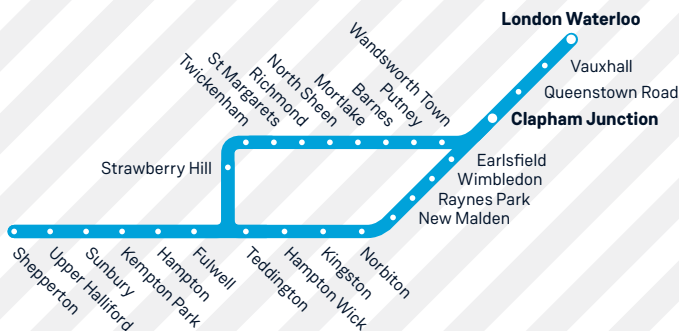

1

Kingston Loop and Shepperton to London Waterloo

Train times

15 December 2019 to 16 May 2020

South Western
Railway

Your timetable

This timetable shows the full service between **Shepperton, Kingston and London Waterloo, and services between Kingston, Teddington and London Waterloo via Richmond.**