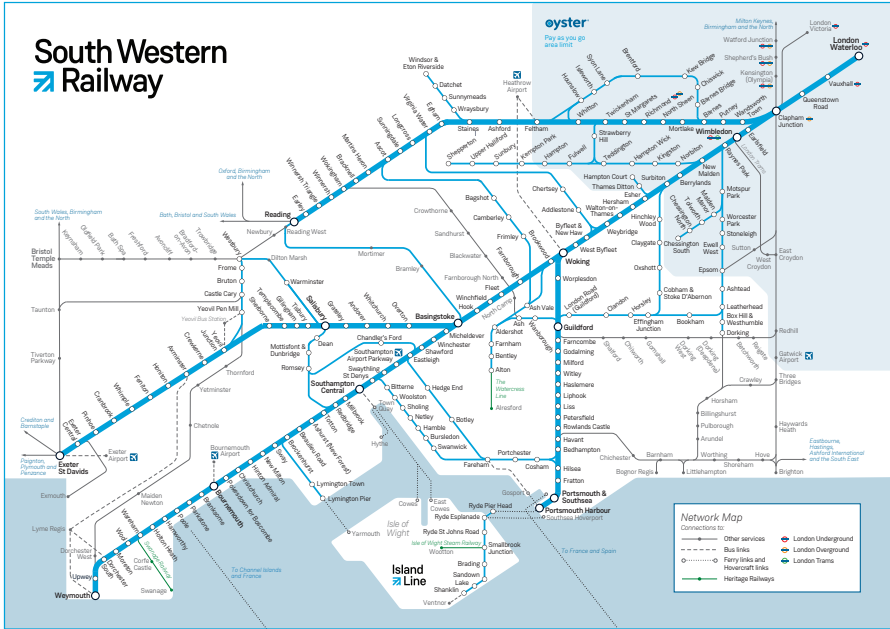

## Your timetable

This timetable shows the full service between **Guildford, Dorking, Chessington and London Waterloo** including all intermediate stations and connections. Please see Southern's publicity for full details of their services between Dorking, Epsom and London Victoria.

**SUNDAY****Chessington and services via Epsom to London Waterloo**

<b>Notes</b>																											
Guildford d			2220																								
London Road (Guildford) d			2224																								
Clandon d			2229																								
Horsley d			2233																								
Effingham Junction d			2236																								
<b>Bookham</b> d			2239																								
<b>Dorking</b> d		2207	2232b			2307																					
Box Hill & Westhumble d		2210	2235b			2310																					
Leatherhead d		2215	2245			2315																					
Ashted d		2218	2248			2318																					
<b>Epsom</b> a		2223	2253			2323																					
<b>Epsom</b> d		2223	2253			2323																					
<b>Ewell West</b> d		2227	2257			2327																					
<b>Stoneleigh</b> d		2229	2259			2329																					
<b>Worcester Park</b> d		2232	2302			2332																					
<b>Chessington South</b> d	2209					2309																					
<b>Chessington North</b> d	2211					2311																					
<b>Tolworth</b> d	2214					2314																					
<b>Malden Manor</b> d	2216					2316																					
<b>Motspur Park</b> d	2220	2235	2305	2320	2335	2350																					
Raynes Park a	2223	2238	2308	2323	2338	2354																					
Wimbledon a	2227	2242	2312	2327	2342	2359																					
Earlsfield a	2231	2246	2316	2331	2346																						
Clapham Junction a	2235	2249	2319	2335	2349																						
Vauxhall a	2240	2254	2324	2340	2354																						
<b>London Waterloo</b> a	2245	2259	2329	2346	2359																						

# South Western Railway