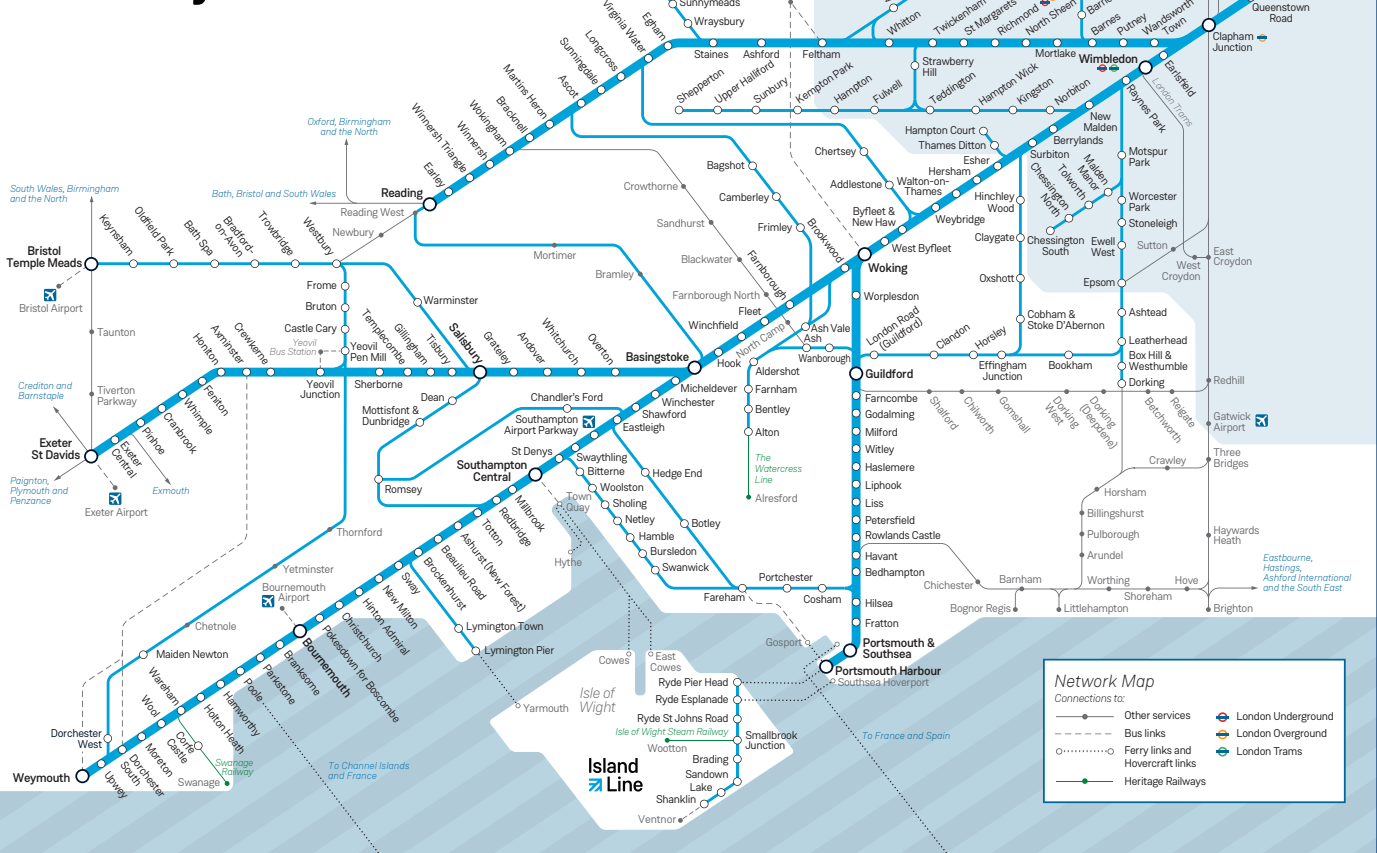

# Your timetable

This timetable shows train services between **Hounslow, Isleworth, Syon Lane, Brentford, Kew Bridge, Chiswick, Barnes Bridge and London Waterloo.**

For the complete train service between Whitton, Twickenham, St Margarets, Richmond, North Sheen, Mortlake, Barnes, Putney, Wandsworth Town, Queenstown Road and London Waterloo, please see timetable 9.

# South Western Railway