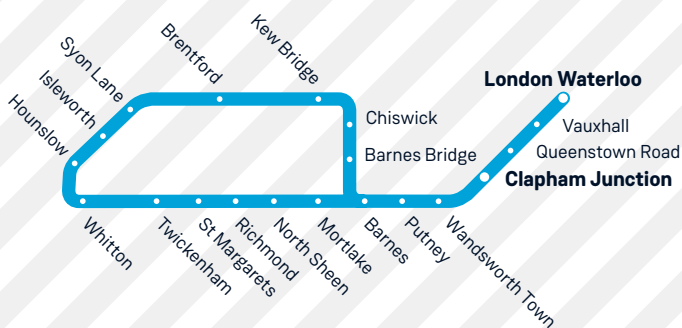

## Hounslow Loop to London Waterloo

# Your timetable

This timetable shows train services between **Hounslow, Isleworth, Syon Lane, Brentford, Kew Bridge, Chiswick, Barnes Bridge and London Waterloo.**

For the complete train service between Whitton, Twickenham, St Margarets, Richmond, North Sheen, Mortlake, Barnes, Putney, Wandsworth Town, Queenstown Road and London Waterloo, please see timetable 9.