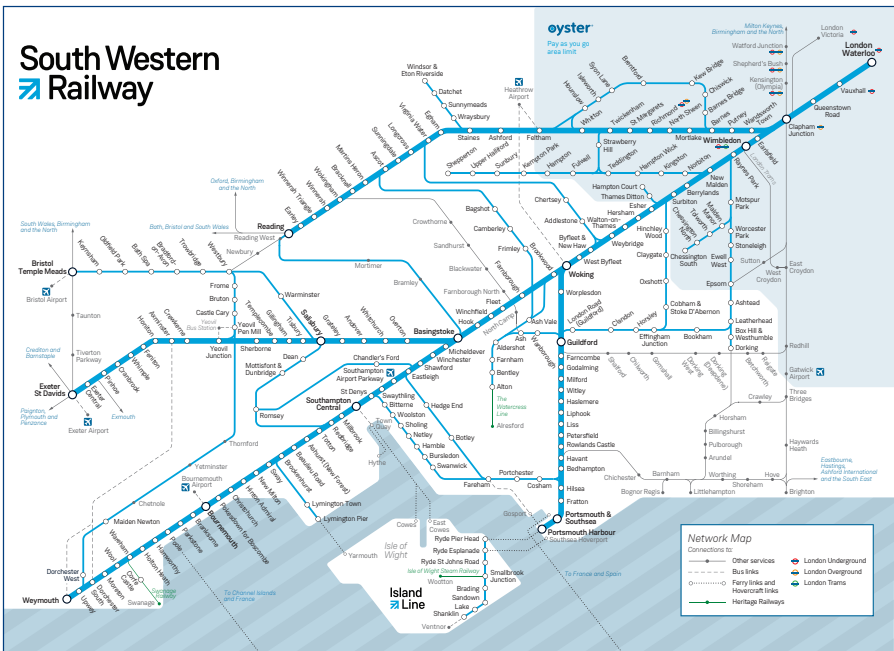

South Western Railway

Changing trains

Most journeys shown in this timetable are direct trains, shown in **bold type**. However, you may be able to make other journeys or reach your destination more quickly by changing trains. To help you find these alternative trains, we show them in the timetable with *light italic type*. A letter against the time will show where you need to change trains – please check the ‘Notes’ section for an explanation of these letters.

Please allow plenty of time to change trains. At most stations you will need to allow at least five minutes. You will need longer at some stations, and this is shown in the ‘Station information’ table in this timetable. For example ⑩ means you should allow 10 minutes to change trains at this station.