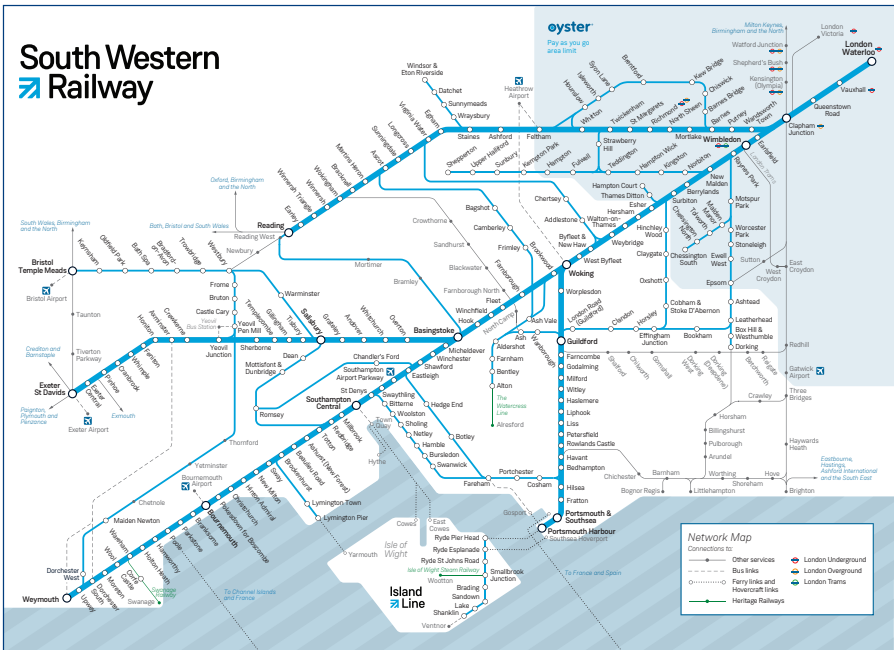

South Western Railway

Changing trains

Most journeys shown in this timetable are direct trains, shown in **bold type**. However, you may be able to make other journeys or reach your destination more quickly by changing trains. To help you find these alternative trains, we show them in *light italic type*. A letter against the time will show where you need to change trains – please check the ‘Notes’ section for an explanation of these letters.

Please allow plenty of time to change trains. At most stations you will need to allow at least five minutes. You will need longer at some stations, and this is shown in the ‘Station information’ table in this timetable. For example ⑩ means you should allow 10 minutes to change trains at this station.