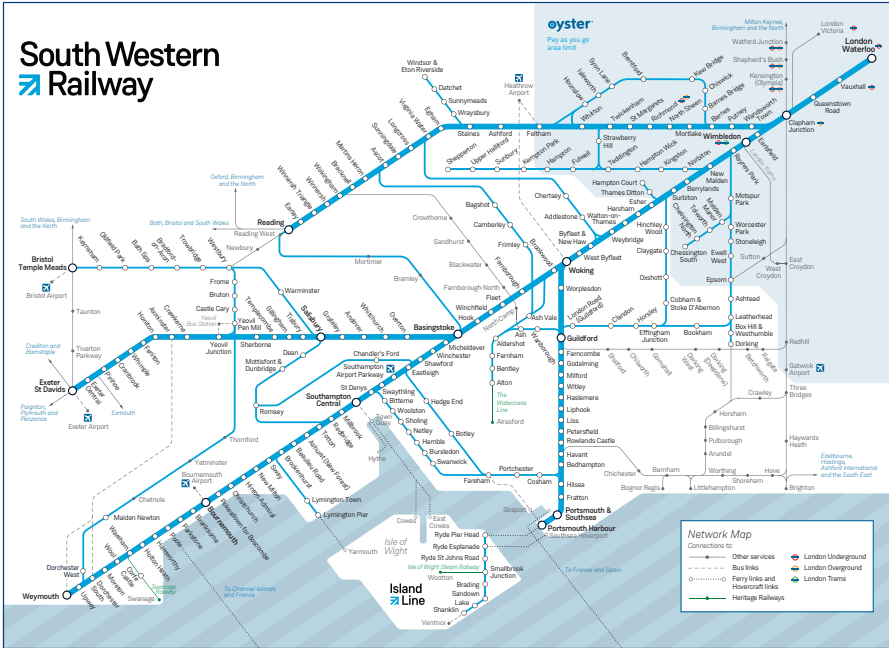

South Western Railway

Changing trains

Most journeys shown in this timetable are direct trains, shown in **bold type**. However, you may be able to make other journeys or reach your destination more quickly by changing trains. To help you find these alternative trains, we show them in the timetable with *light italic type*. A letter against the time will show where you need to change trains – please check the ‘Notes’ section for an explanation of these letters.

Please allow plenty of time to change trains. At most stations you will need to allow at least five minutes. You will need longer at some stations, and this is shown in the ‘Station information’ table in this timetable. For example ⑩ means you should allow 10 minutes to change trains at this station.