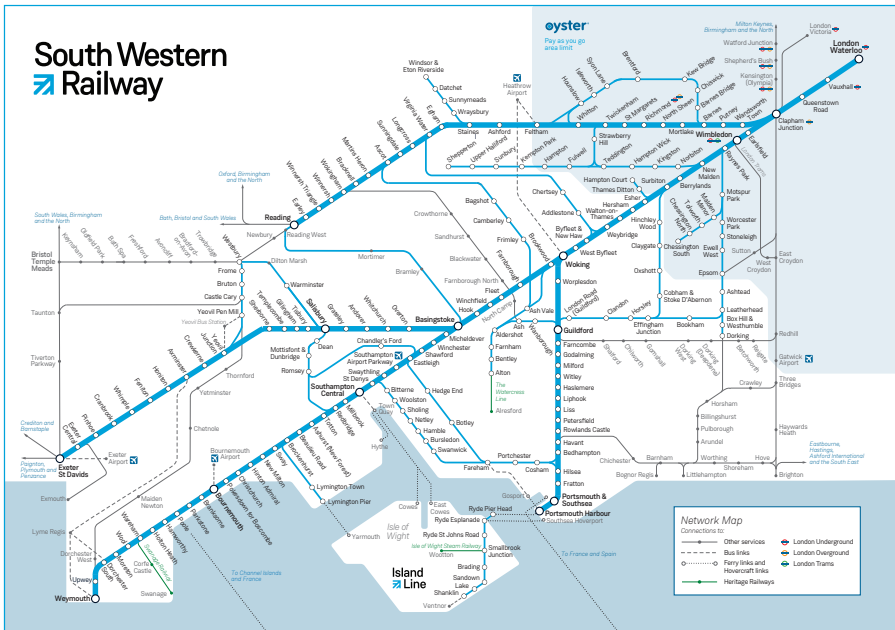

South Western Railway

Changing trains

Most journeys shown in this timetable are direct trains, shown in **bold type**. However, you may be able to make other journeys or reach your destination more quickly by changing trains. To help you find these alternative trains, we show them in *light italic type*. A letter against the time will show where you need to change trains – please check the ‘Notes’ section for an explanation of these letters.

Please allow plenty of time to change trains. At most stations you will need to allow at least five minutes. You will need longer at some stations, and this is shown in the ‘Station information’ table in this timetable. For example ⑩ means you should allow 10 minutes to change trains at this station.