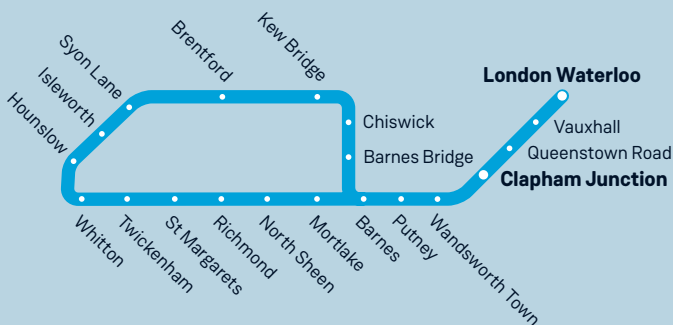

7

Hounslow Loop to London Waterloo

Train times

11 December 2022 to 20 May 2023

Your timetable

This timetable shows services between **Hounslow, Isleworth, Syon Lane, Brentford, Kew Bridge, Chiswick, Barnes Bridge and London Waterloo**.

For the full service between Whitton, Twickenham, St Margarets, Richmond, North Sheen, Mortlake, Barnes, Putney, Wandsworth Town, Queenstown Road and London Waterloo, please see timetable 9.

Buy a ticket before you board