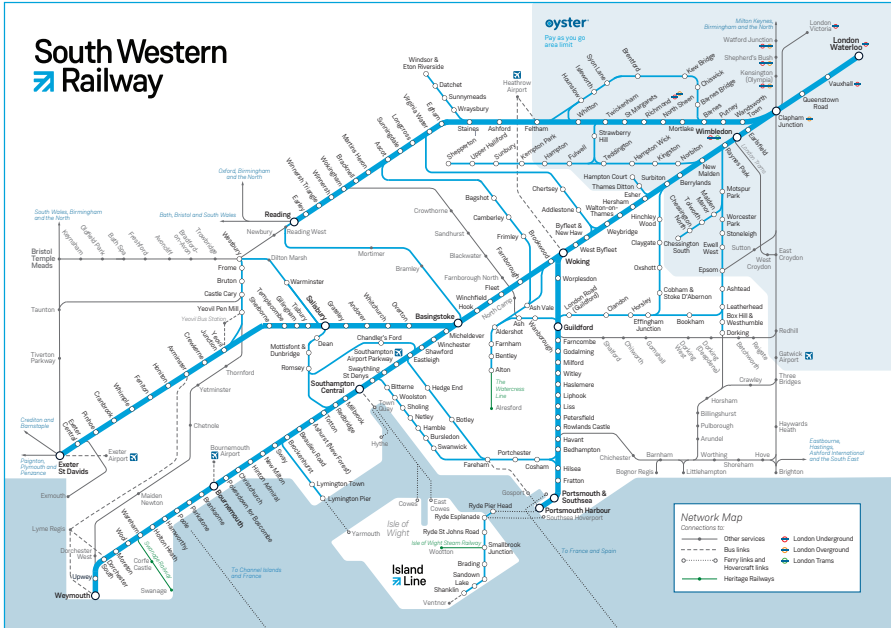

South Western Railway

Changing trains

Most journeys shown in this timetable are direct trains, shown in **bold type**. However, you may be able to make other journeys or reach your destination more quickly by changing trains. To help you find these alternative trains, we show them in *light italic type*. A letter against the time will show where you need to change trains – please check the ‘Notes’ section for an explanation of these letters.

Please allow plenty of time to change trains. At most stations you will need to allow at least five minutes. You will need longer at some stations, and this is shown in the ‘Station information’ table in this timetable. For example ⑩ means you should allow 10 minutes to change trains at this station.