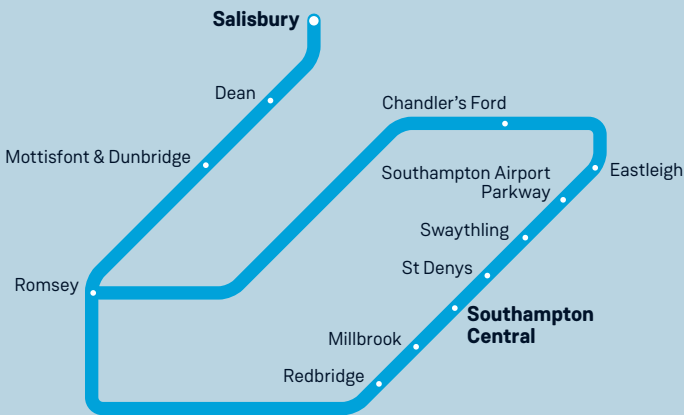

# 25 Romsey to Salisbury via Eastleigh and Southampton Central

## Your timetable

This timetable shows services between **Romsey, Chandler's Ford, Eastleigh, Southampton Airport Parkway, Swaythling, St Denys, Southampton Central, Millbrook, Redbridge, Romsey, Mottisfont & Dunbridge, Dean and Salisbury.**