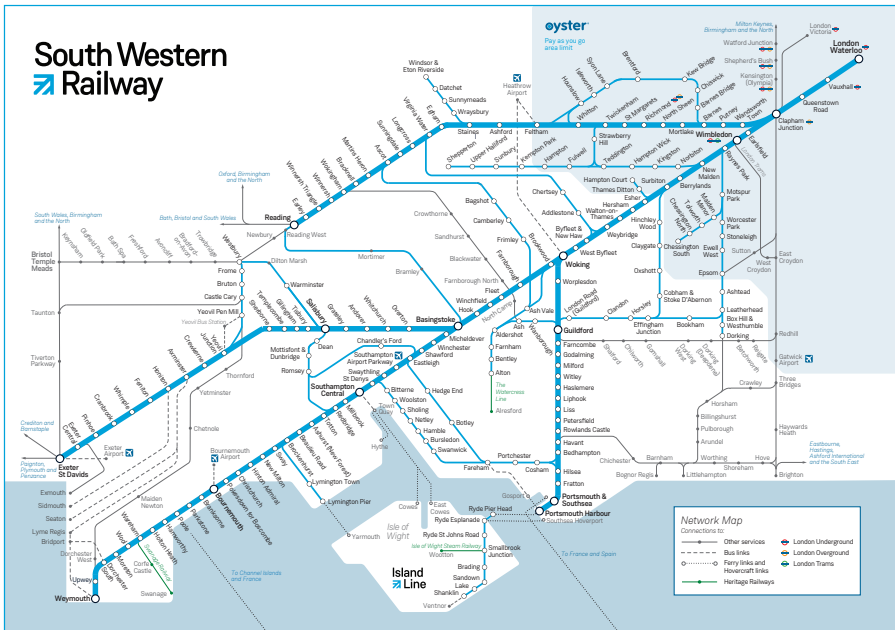

South Western Railway

Changing trains

Most journeys shown in this timetable are direct trains, shown in **bold type**. However, you may be able to make other journeys or reach your destination more quickly by changing trains. To help you find these alternative trains, we show them in *light italic type*. A letter against the time will show where you need to change trains – please check the ‘Notes’ section for an explanation of these letters.

Please allow plenty of time to change trains. At most stations you will need to allow at least five minutes. You will need longer at some stations, and this is shown in the ‘Station information’ table in this timetable. For example ⑩ means you should allow 10 minutes to change trains at this station.