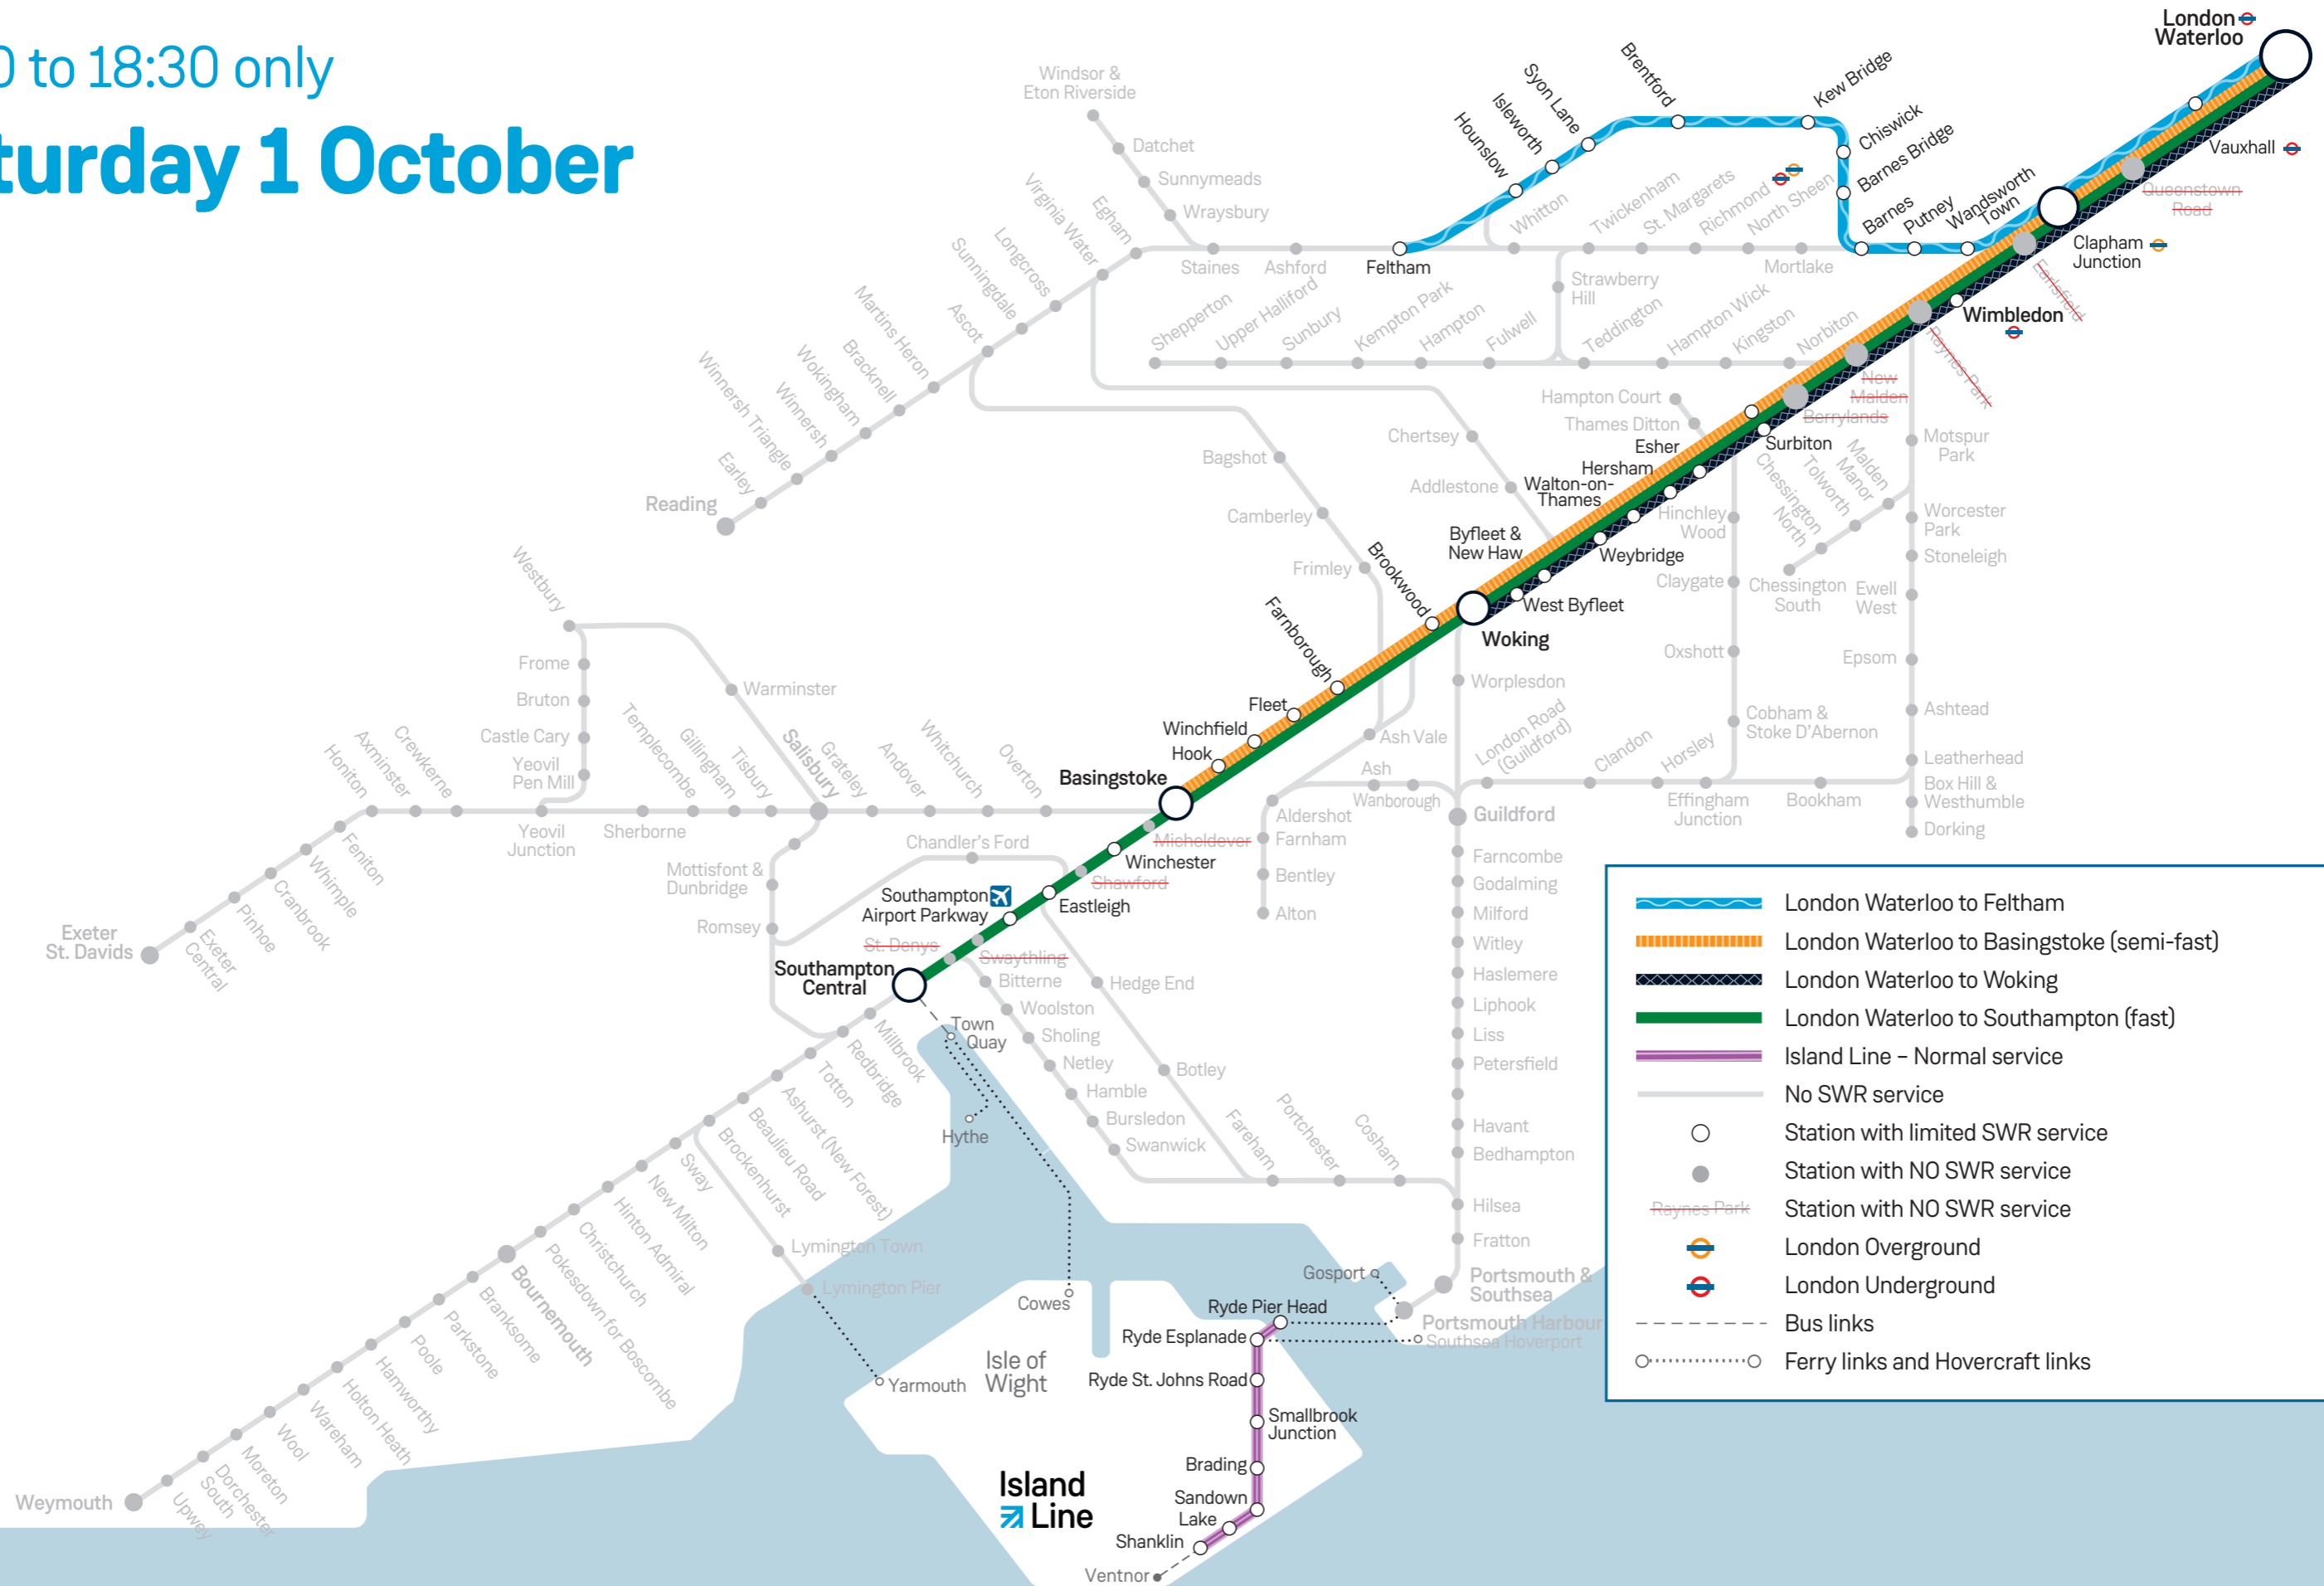

STRIKE DAY SERVICES

07:30 to 18:30 only

Saturday 1 October

	London Waterloo to Feltham
	London Waterloo to Basingstoke (semi-fast)
	London Waterloo to Woking
	London Waterloo to Southampton (fast)
	Island Line - Normal service
	No SWR service
	Station with limited SWR service
	Station with NO SWR service
	Station with NO SWR service
	London Overground
	London Underground
	Bus links
	Ferry links and Hovercraft links

Sunday 2 October

We will operate a late-starting Sunday service across our network.