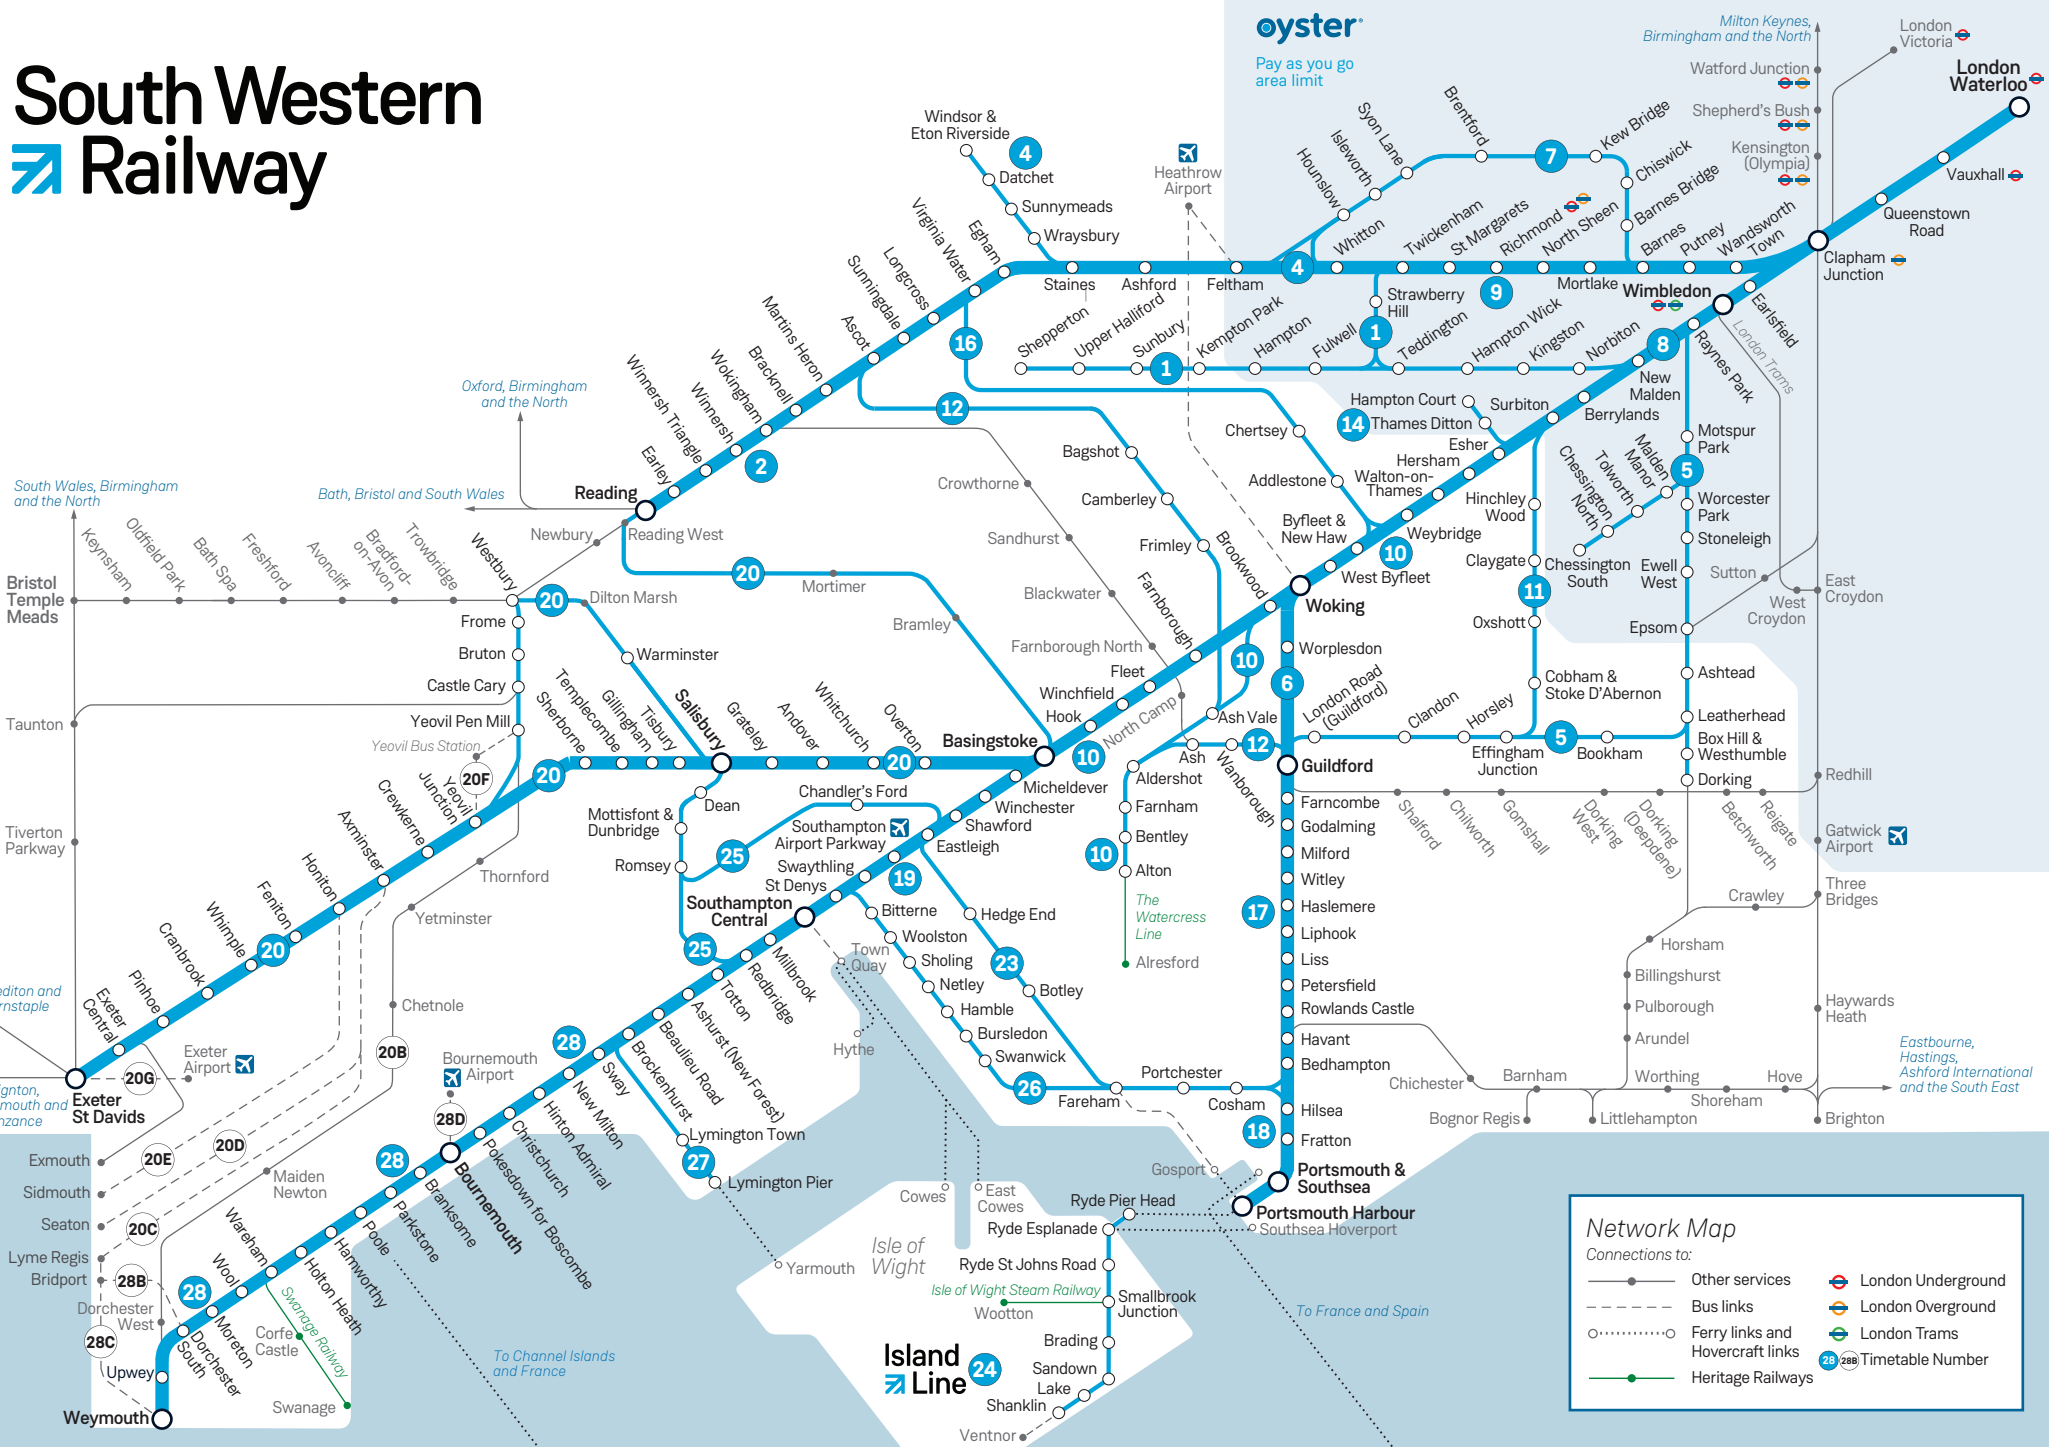

South Western Railway

Network Map

Connections to:

- Other services
- Bus links
- Ferry links and Hovercraft links
- Heritage Railways
- London Underground
- London Overground
- London Trams
- Timetable Number