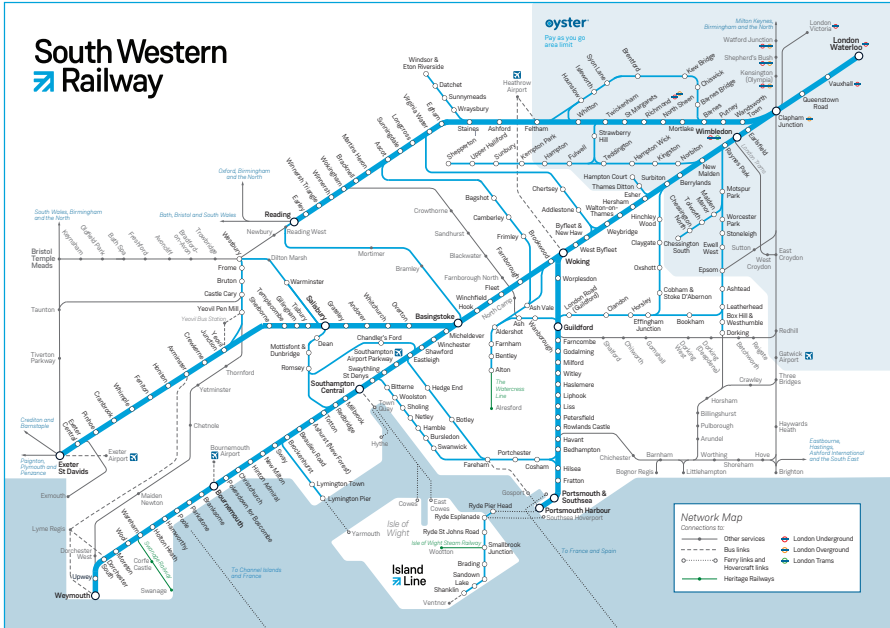

South Western Railway

Changing trains

Most journeys shown in this timetable are direct trains, shown in **bold type**. However, you may be able to make other journeys or reach your destination more quickly by changing trains. To help you find these alternative trains, we show them in the timetable with *light italic type*. A letter against the time will show where you need to change trains – please check the ‘Notes’ section for an explanation of these letters.

Please allow plenty of time to change trains. At most stations you will need to allow at least five minutes. You will need longer at some stations, and this is shown in the ‘Station information’ table in this timetable. For example ⑩ means you should allow 10 minutes to change trains at this station.