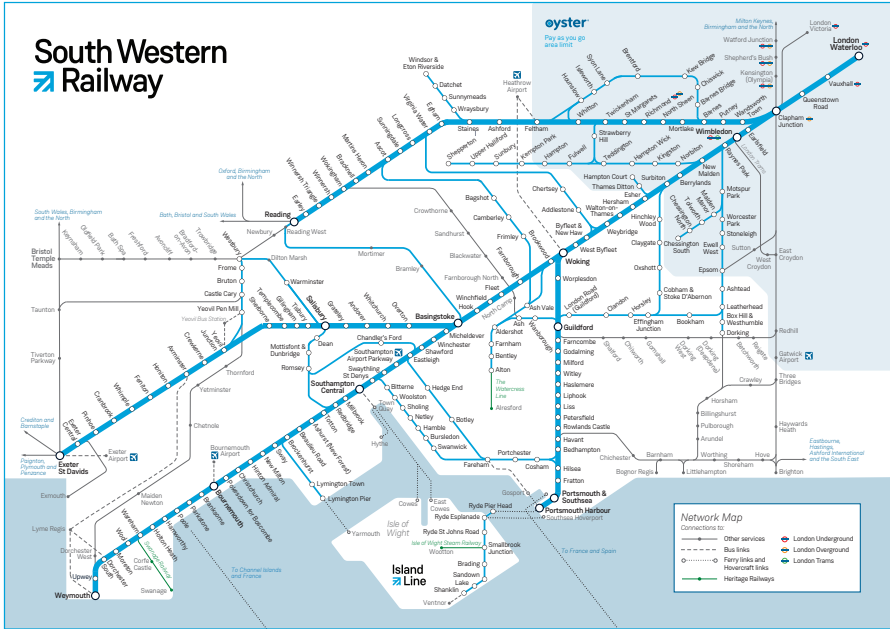

South Western Railway

Changing trains

Most journeys shown in this timetable are direct trains, shown in **bold type**. However, you may be able to make other journeys or reach your destination more quickly by changing trains. To help you find these alternative trains, we show them in *light italic type*. A letter against the time will show where you need to change trains – please check the ‘Notes’ section for an explanation of these letters.

Please allow plenty of time to change trains. At most stations you will need to allow at least five minutes. You will need longer at some stations, and this is shown in the ‘Station information’ table in this timetable. For example ⑩ means you should allow 10 minutes to change trains at this station.