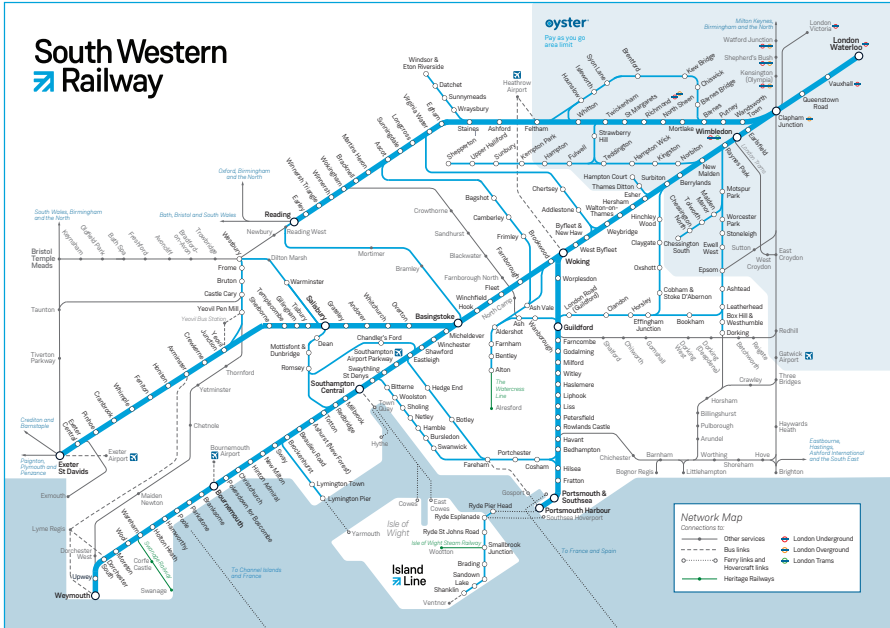

South Western Railway

Changing trains

Most journeys shown in this timetable are direct trains, shown in **bold type**. However, you may be able to make other journeys or reach your destination more quickly by changing trains. To help you find these alternative trains, we show them in *light italic type*. A letter against the time will show where you need to change trains – please check the ‘Notes’ section for an explanation of these letters.

Please allow plenty of time to change trains. At most stations you will need to allow at least five minutes. You will need longer at some stations, and this is shown in the ‘Station information’ table in this timetable. For example ⑩ means you should allow 10 minutes to change trains at this station.