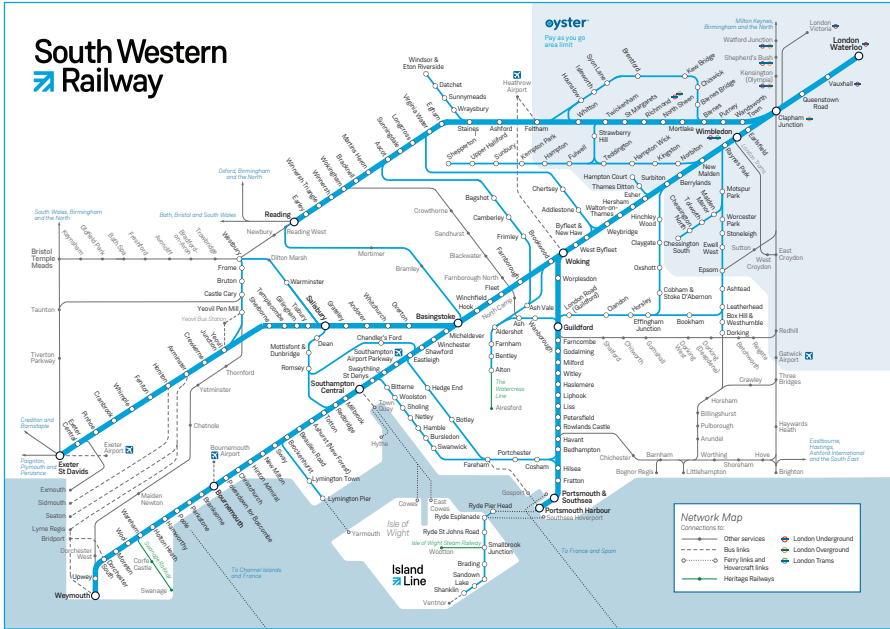

South Western Railway

Changing trains

Most journeys shown in this timetable are direct trains, shown in **bold type**. However, you may be able to make other journeys or reach your destination more quickly by changing trains. To help you find these alternative trains, we show them in *light italic type*. A letter against the time will show where you need to change trains – please check the ‘Notes’ section for an explanation of these letters.

Please allow plenty of time to change trains. At most stations you will need to allow at least five minutes. You will need longer at some stations, and this is shown in the ‘Station information’ table in this timetable. For example ⑩ means you should allow 10 minutes to change trains at this station.