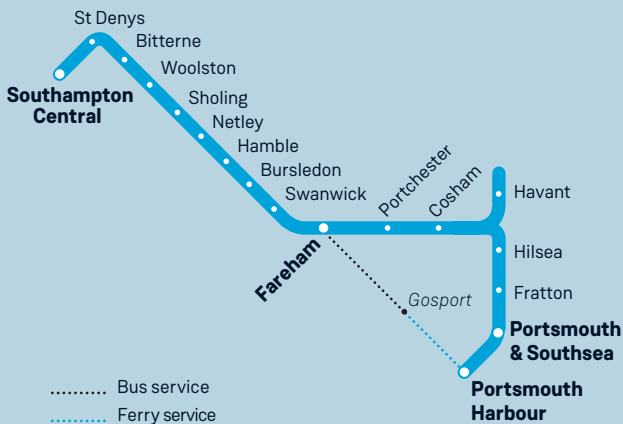

26 Portsmouth to Southampton Central

Train times

11 December 2022 to 20 May 2023

Your timetable

This timetable shows services between **Portsmouth, Fareham, Swanwick and Southampton Central**.

It also shows train services between:

- Havant, Fareham, Swanwick and Southampton Central.

For the full service between Portsmouth, Cosham, Portchester and Fareham, also between Havant and Fareham, please see timetable 18.

Buy a ticket before you board