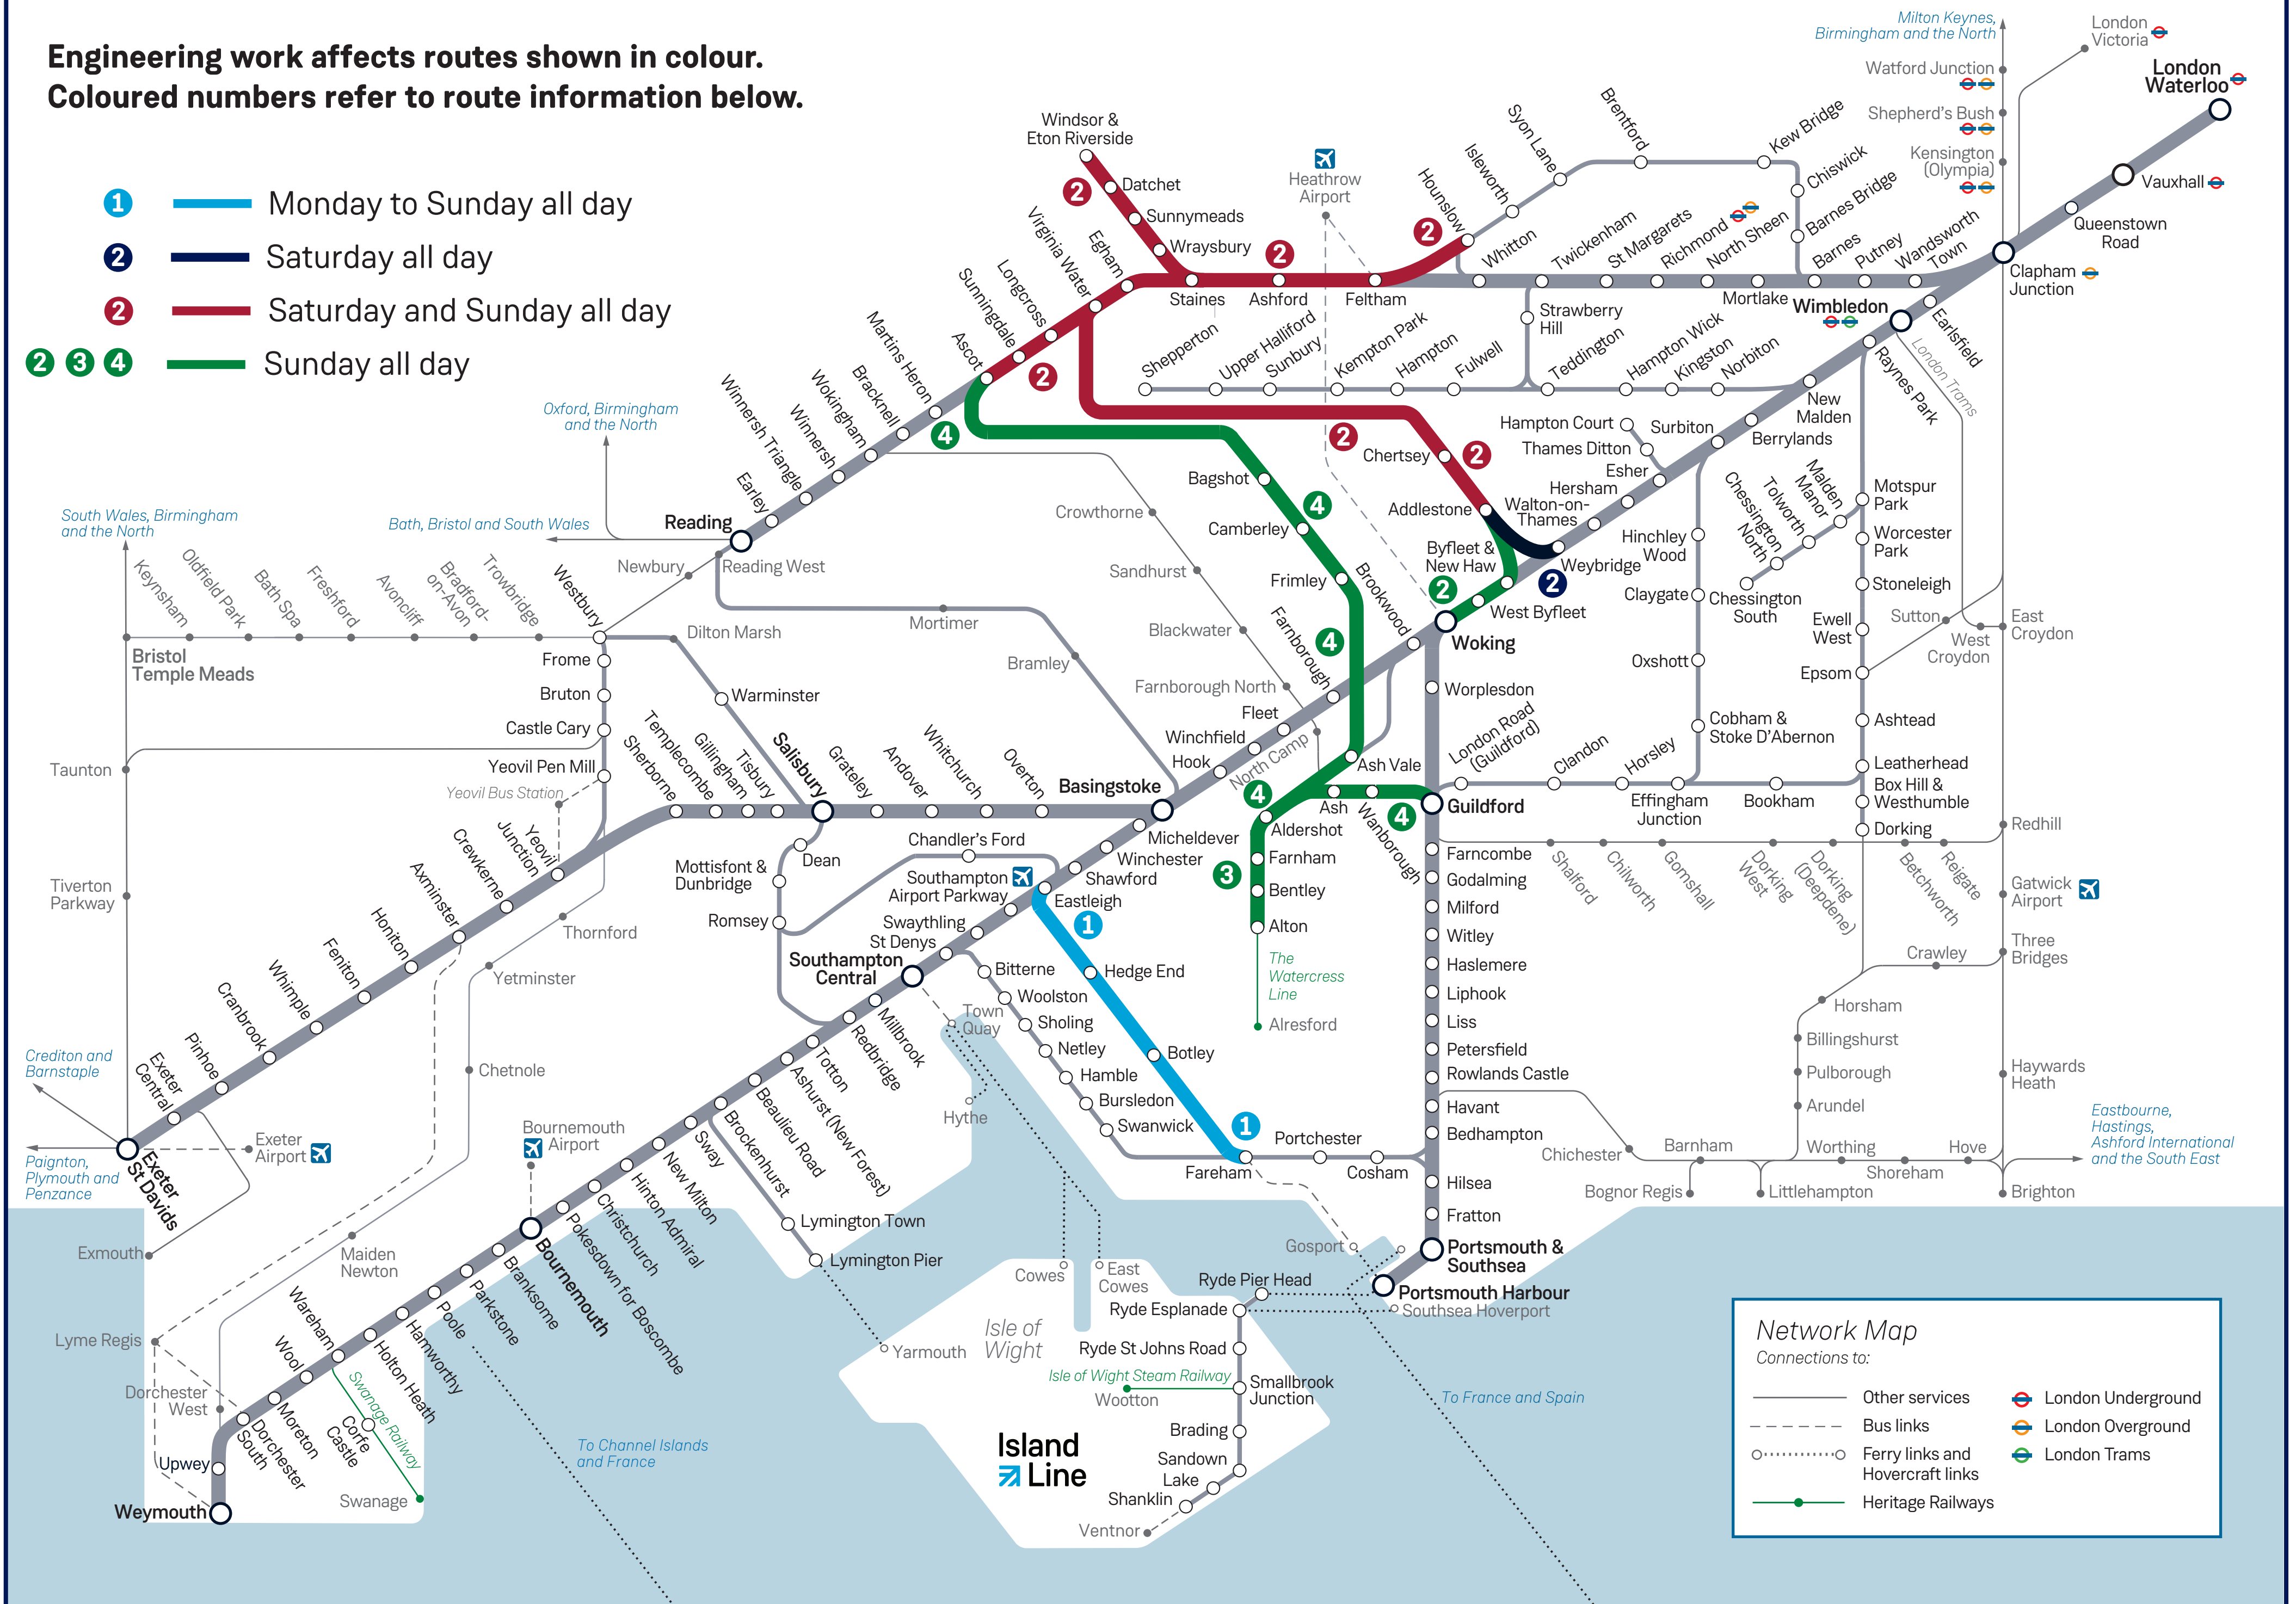

Changes to train times Monday 27 June to Sunday 3 July

Major engineering work this weekend will affect journeys in the South Western Railway area. Please check your train times before travelling.

Engineering work affects routes shown in colour. Coloured numbers refer to route information below.

- 1 Monday to Sunday all day
- 2 Saturday all day
- 2 Saturday and Sunday all day
- 2 3 4 Sunday all day

Future Engineering Works

For details of future engineering works, visit [southwesternrailway.com/plan-my-journey/planned-improvements](https://www.southwesternrailway.com/plan-my-journey/planned-improvements)

Contact us

Visit us at:
[southwesternrailway.com](https://www.southwesternrailway.com)

Travel alerts:
[southwesternrailway.com/alerts](https://www.southwesternrailway.com/alerts)

Twitter: @SW_Help

Facebook:
[Facebook.com/SWRailway](https://www.facebook.com/SWRailway)

Customer Service Centre:
0345 6000 650

Assisted Travel: 0800 5282 100
Text Relay 18001 0800 5282 100

National Rail Enquiries:
03457 48 49 50

Monday 27 June to Sunday 3 July

1 Eastleigh to Fareham

The lines between Eastleigh and Fareham will be closed all days inclusive due to maintenance work.

Great Western Railway and Southern services will be affected by this work. Please see their publicity for details.

Monday to Saturday

- London Waterloo to Portsmouth Harbour via Eastleigh services will terminate at Eastleigh.
- Buses will run between Eastleigh and Fareham.
- A revised service will run between Fareham and Portsmouth.
- Southampton Central to Portsmouth & Southsea stopping services will continue to Portsmouth Harbour.

Sunday

- London Waterloo to Poole/Portsmouth via Eastleigh services will be revised and will not divide at Eastleigh.
- Buses will run between Eastleigh and Fareham.
- A revised service will run between Fareham and Portsmouth.
- Southampton Central to Portsmouth & Southsea stopping services will be revised and will continue to Portsmouth Harbour.

Saturday 2 and Sunday 3 July

2 2 2 Staines area

The lines in the Staines area will be closed all weekend due to maintenance work.

Saturday

- A revised service will run between London Waterloo and Hounslow via Richmond and via Brentford.
- Buses will run between Hounslow and Ascot via Staines.
- A revised service will run between Ascot and Reading.
- Buses will run between Hounslow and Windsor via Staines.
- Buses will run between Hounslow and Weybridge via Staines.

Sunday

- A revised service will run between London Waterloo and Hounslow via Richmond and via Brentford.
- Buses will run between Hounslow and Ascot via Staines.
- A revised service will run between Ascot and Reading.
- Buses will run between Hounslow and Windsor via Staines.
- Buses will run between Hounslow and Woking via Staines.
- The afternoon and evening London Waterloo to Kingston via Hounslow services will run all day and will terminate at Hounslow.

Sunday 3 July

3 Aldershot to Alton

The lines between Aldershot and Alton will be closed all day due to maintenance work.

- London Waterloo to Alton services will terminate at Aldershot.
- Buses will run between Aldershot and Alton.

4 Ascot to Guildford

The lines between Ascot and Guildford will be closed all day due to maintenance work.

Great Western Railway services will be affected by this work. Please see their publicity for details.

- Ascot to Guildford via Aldershot services will not run.
- Buses will run between Ascot and Guildford via Aldershot.