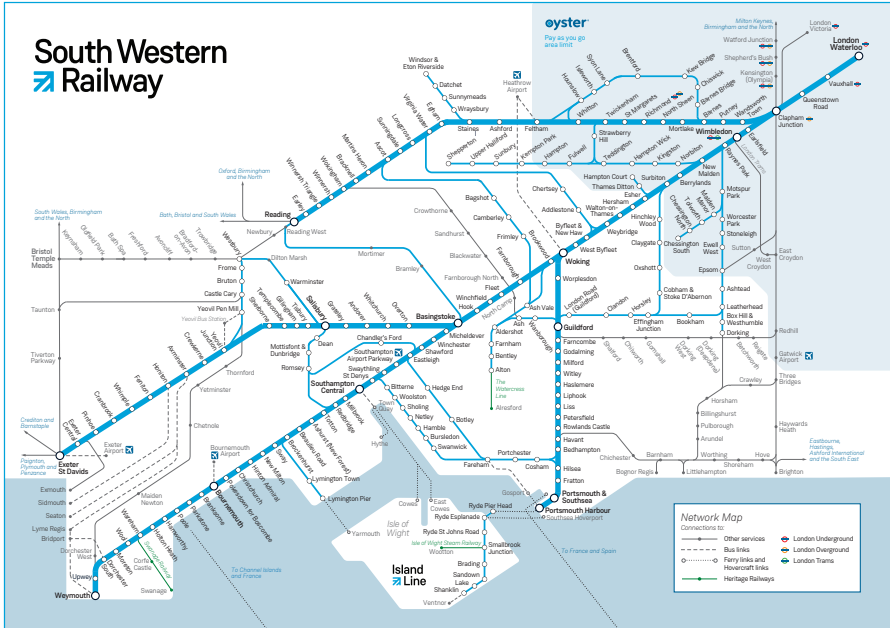

South Western Railway

Changing trains

Most journeys shown in this timetable are direct trains, shown in **bold type**. However, you may be able to make other journeys or reach your destination more quickly by changing trains. To help you find these alternative trains, we show them in *light italic type*. A letter against the time will show where you need to change trains – please check the ‘Notes’ section for an explanation of these letters.

Please allow plenty of time to change trains. At most stations you will need to allow at least five minutes. You will need longer at some stations, and this is shown in the ‘Station information’ table in this timetable. For example ⑩ means you should allow 10 minutes to change trains at this station.