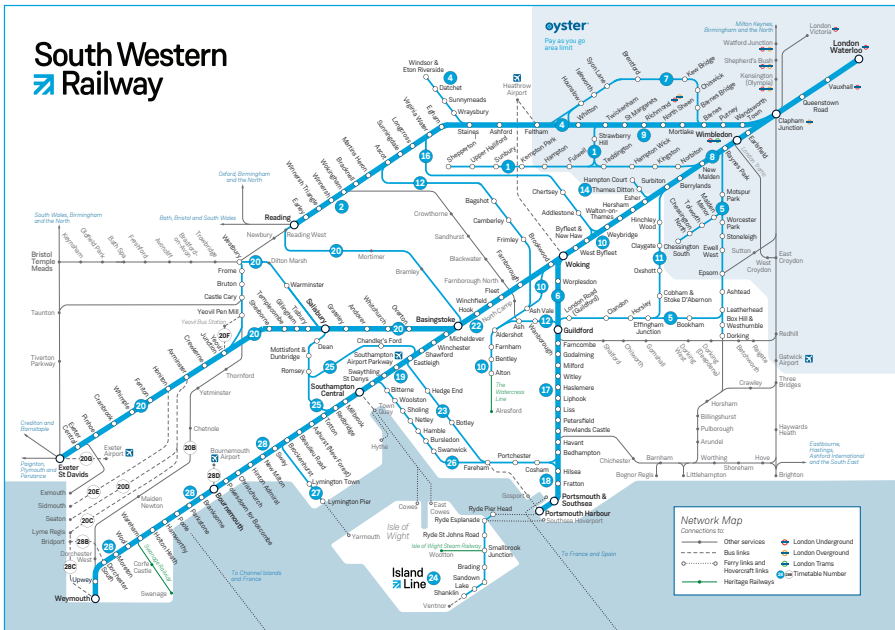

South Western Railway

Changing trains

Most journeys shown in this timetable are direct trains, shown in **bold type**. However, you may be able to make other journeys or reach your destination more quickly by changing trains. To help you find these alternative trains, we show them in *light italic type*. A letter against the time will show where you need to change trains – please check the ‘Notes’ section for an explanation of these letters.

Please allow plenty of time to change trains. At most stations you will need to allow at least five minutes. You will need longer at some stations, and this is shown in the ‘Station information’ table in this timetable. For example ⑩ means you should allow 10 minutes to change trains at this station.