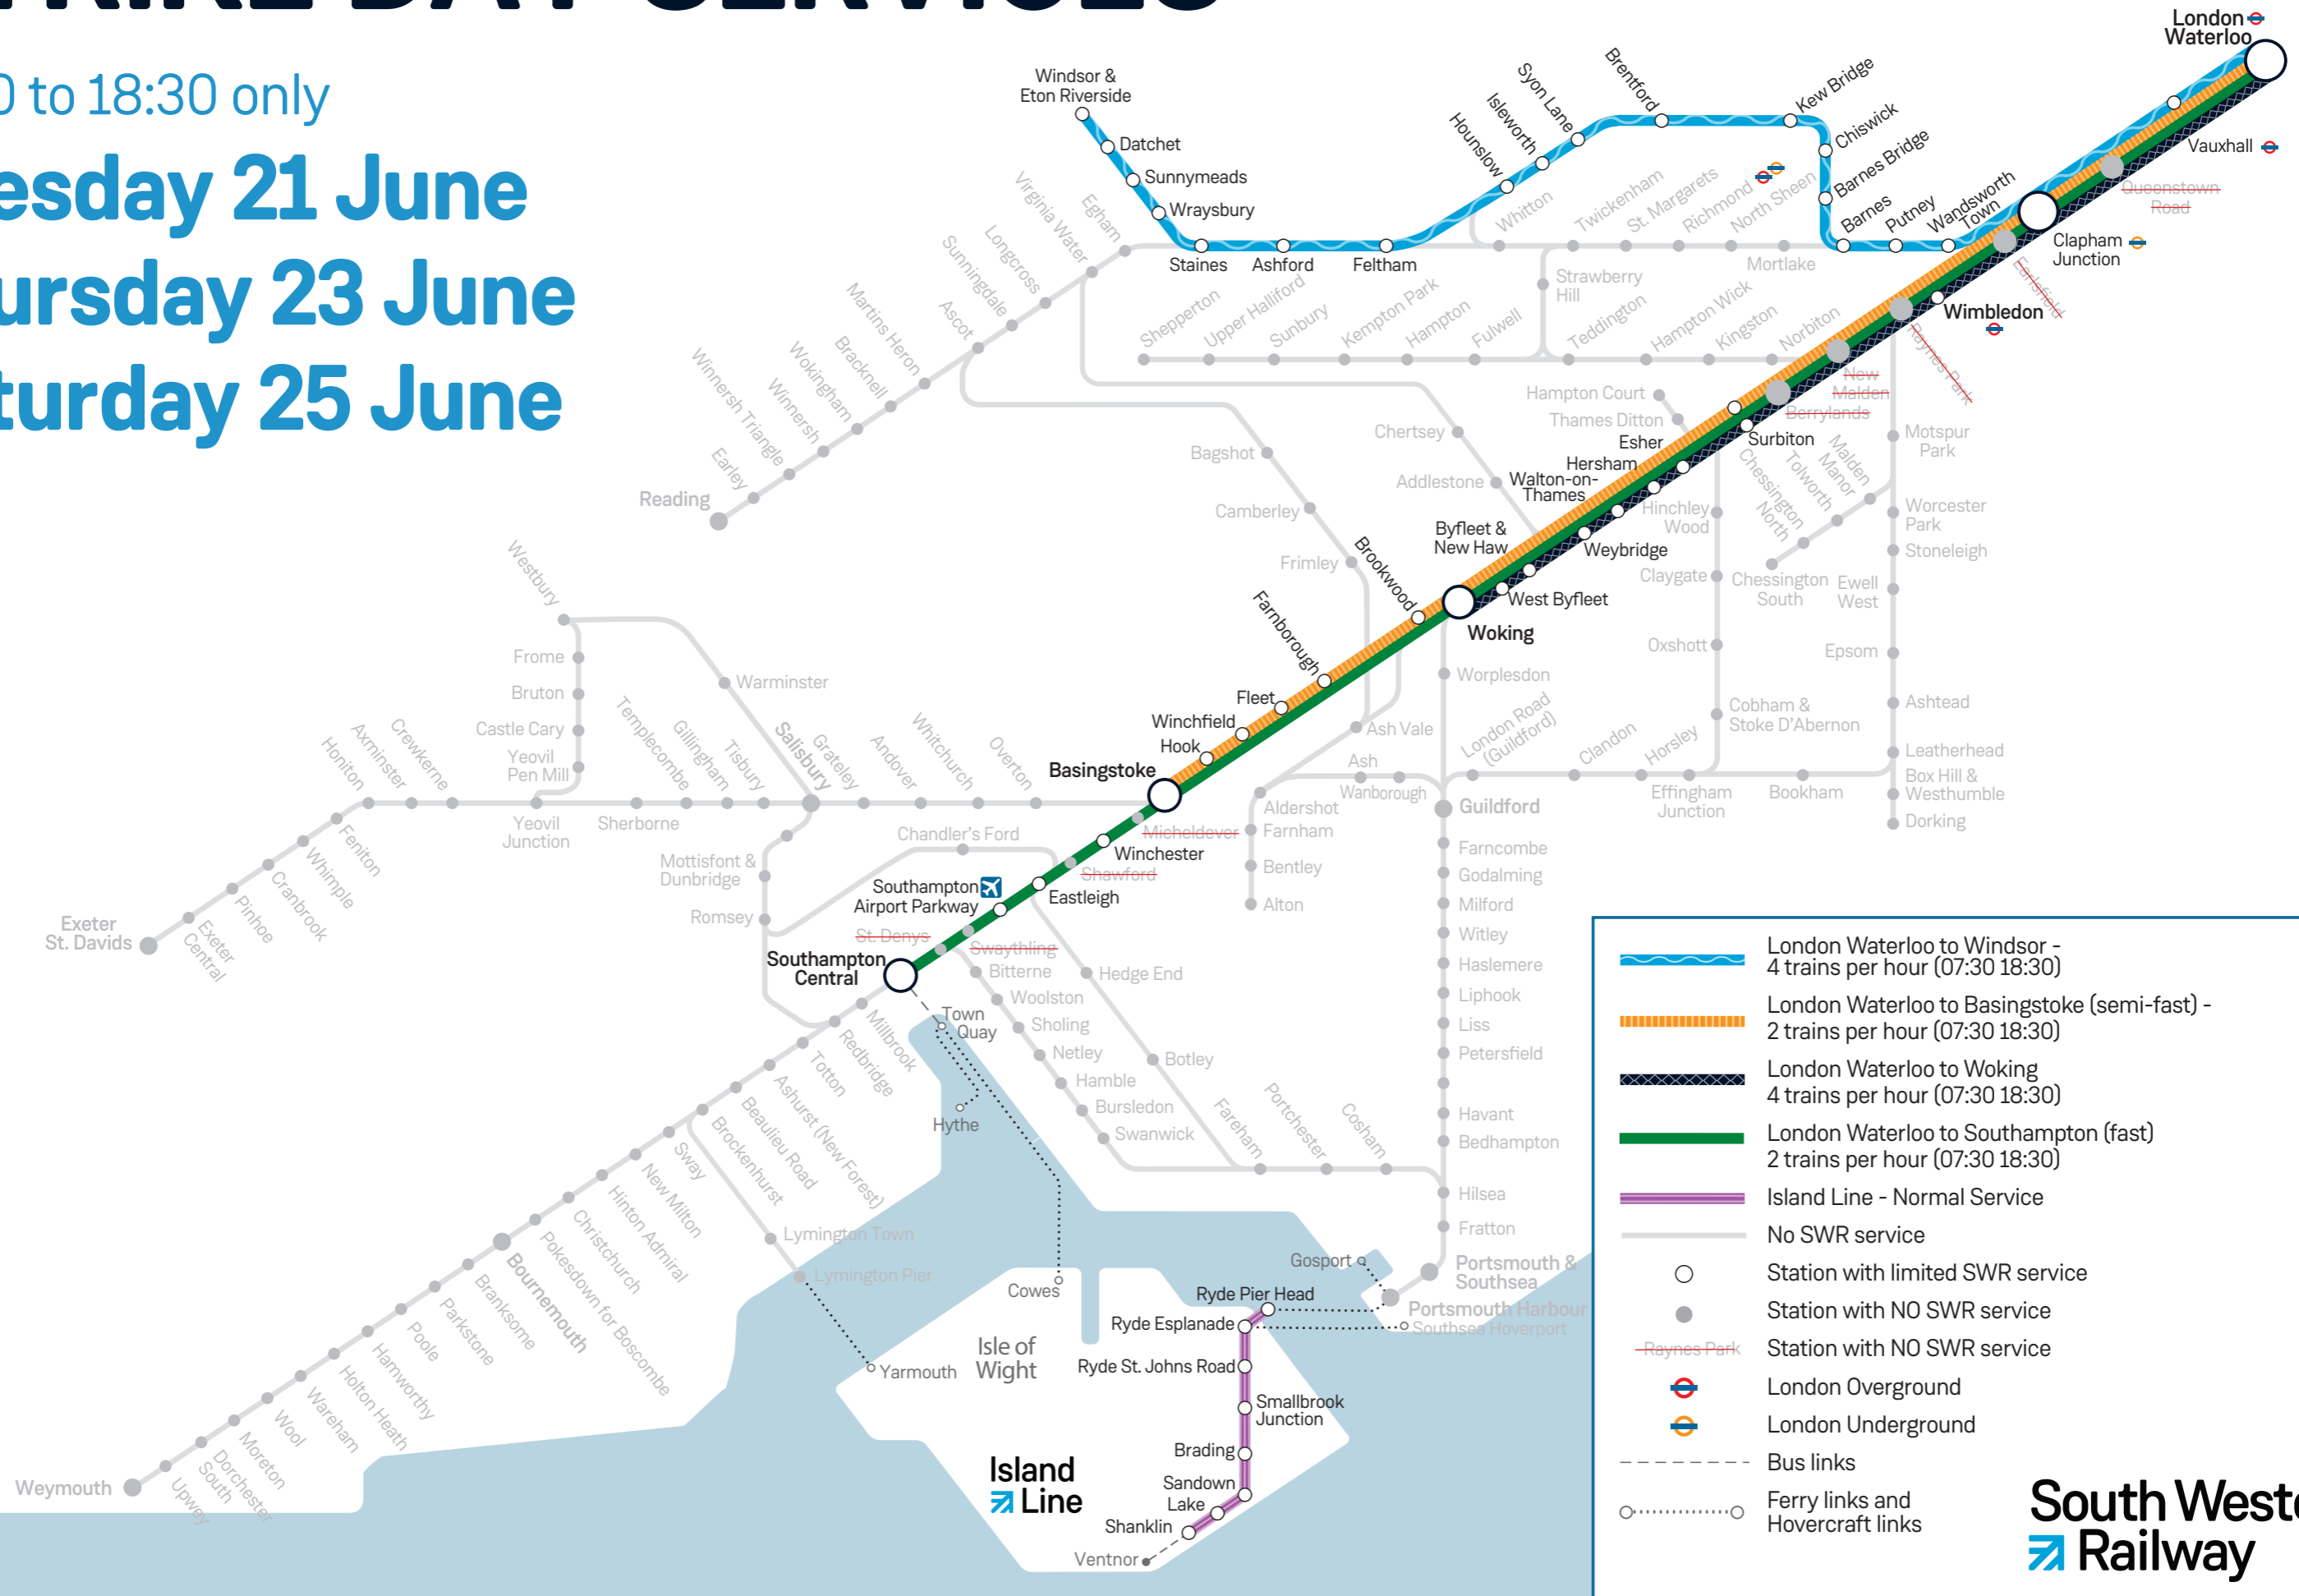

STRIKE DAY SERVICES

07:30 to 18:30 only

Tuesday 21 June

Thursday 23 June

Saturday 25 June

	London Waterloo to Windsor - 4 trains per hour (07:30 18:30)
	London Waterloo to Basingstoke (semi-fast) - 2 trains per hour (07:30 18:30)
	London Waterloo to Woking 4 trains per hour (07:30 18:30)
	London Waterloo to Southampton (fast) 2 trains per hour (07:30 18:30)
	Island Line - Normal Service
	No SWR service
	Station with limited SWR service
	Station with NO SWR service
	Station with NO SWR service
	London Overground
	London Underground
	Bus links
	Ferry links and Hovercraft links

South Western Railway