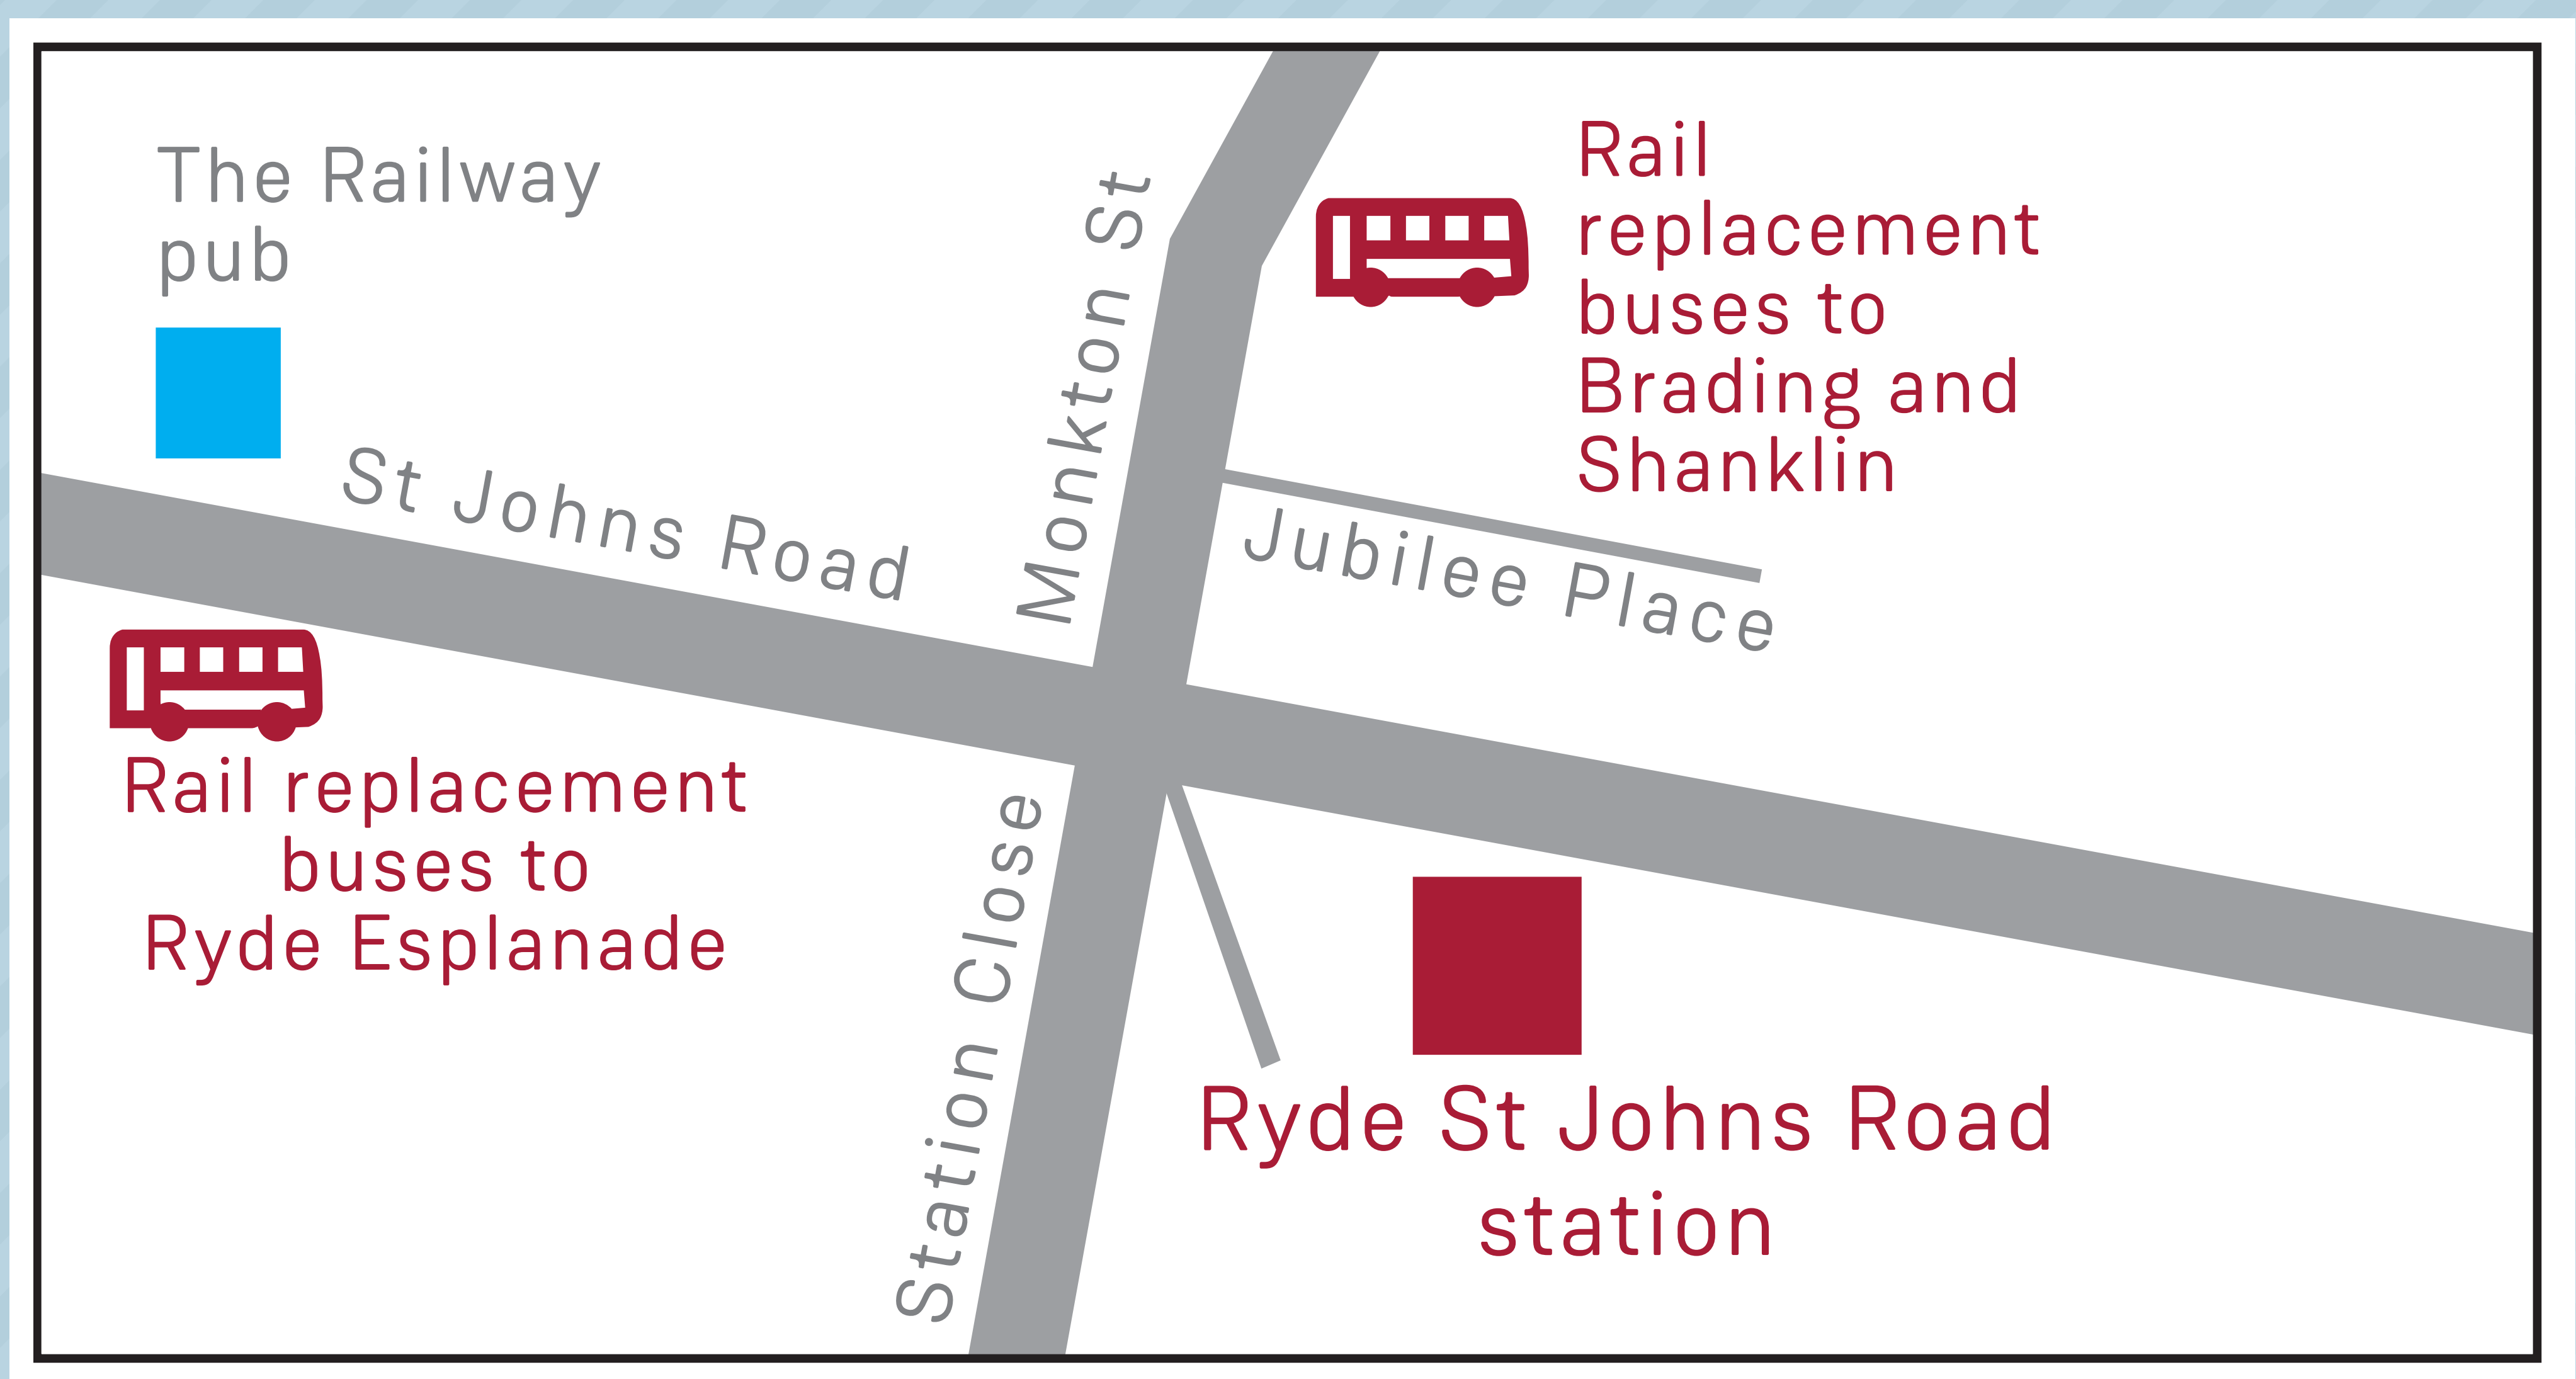

RYDE ST JOHNS ROAD

Rail Replacement Bus Stops

When buses replace trains, rail replacement buses will use the bus stops as shown below.

Please allow extra time for your journey.

We are sorry that bulky luggage, cycles and prams cannot be carried on the replacement bus services.