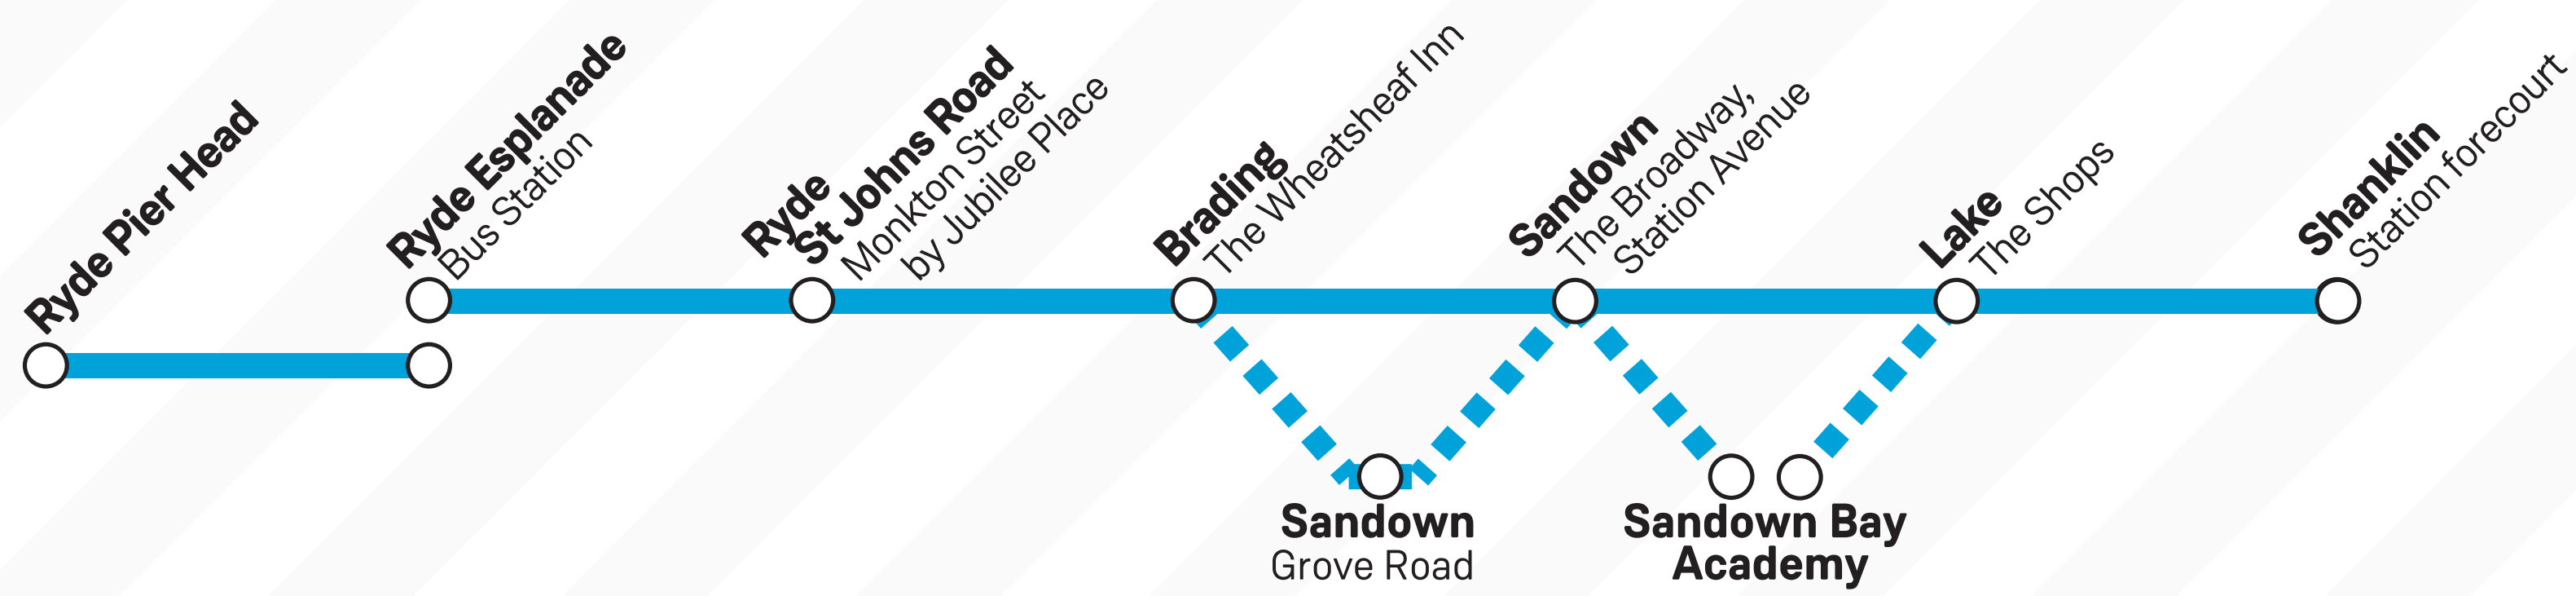

4 January to 31 March 2021

BUS REPLACEMENT SERVICE

Ryde Pier Head - Ryde Esplanade - subject to Wightlink services operating
Ryde Esplanade - Ryde St Johns Road - Brading - Sandown - Lake - Shanklin

Ryde Pier Head	SuX	SuX	SuX	SuX								
Ryde Esplanade Bus Station	0549	0607	0628	0636	0649	0707	0728	0736	0749	0807	0828	0836
	0552	0610	0631	0639	0652	0710	0731	0739	0752	0810	0831	0839