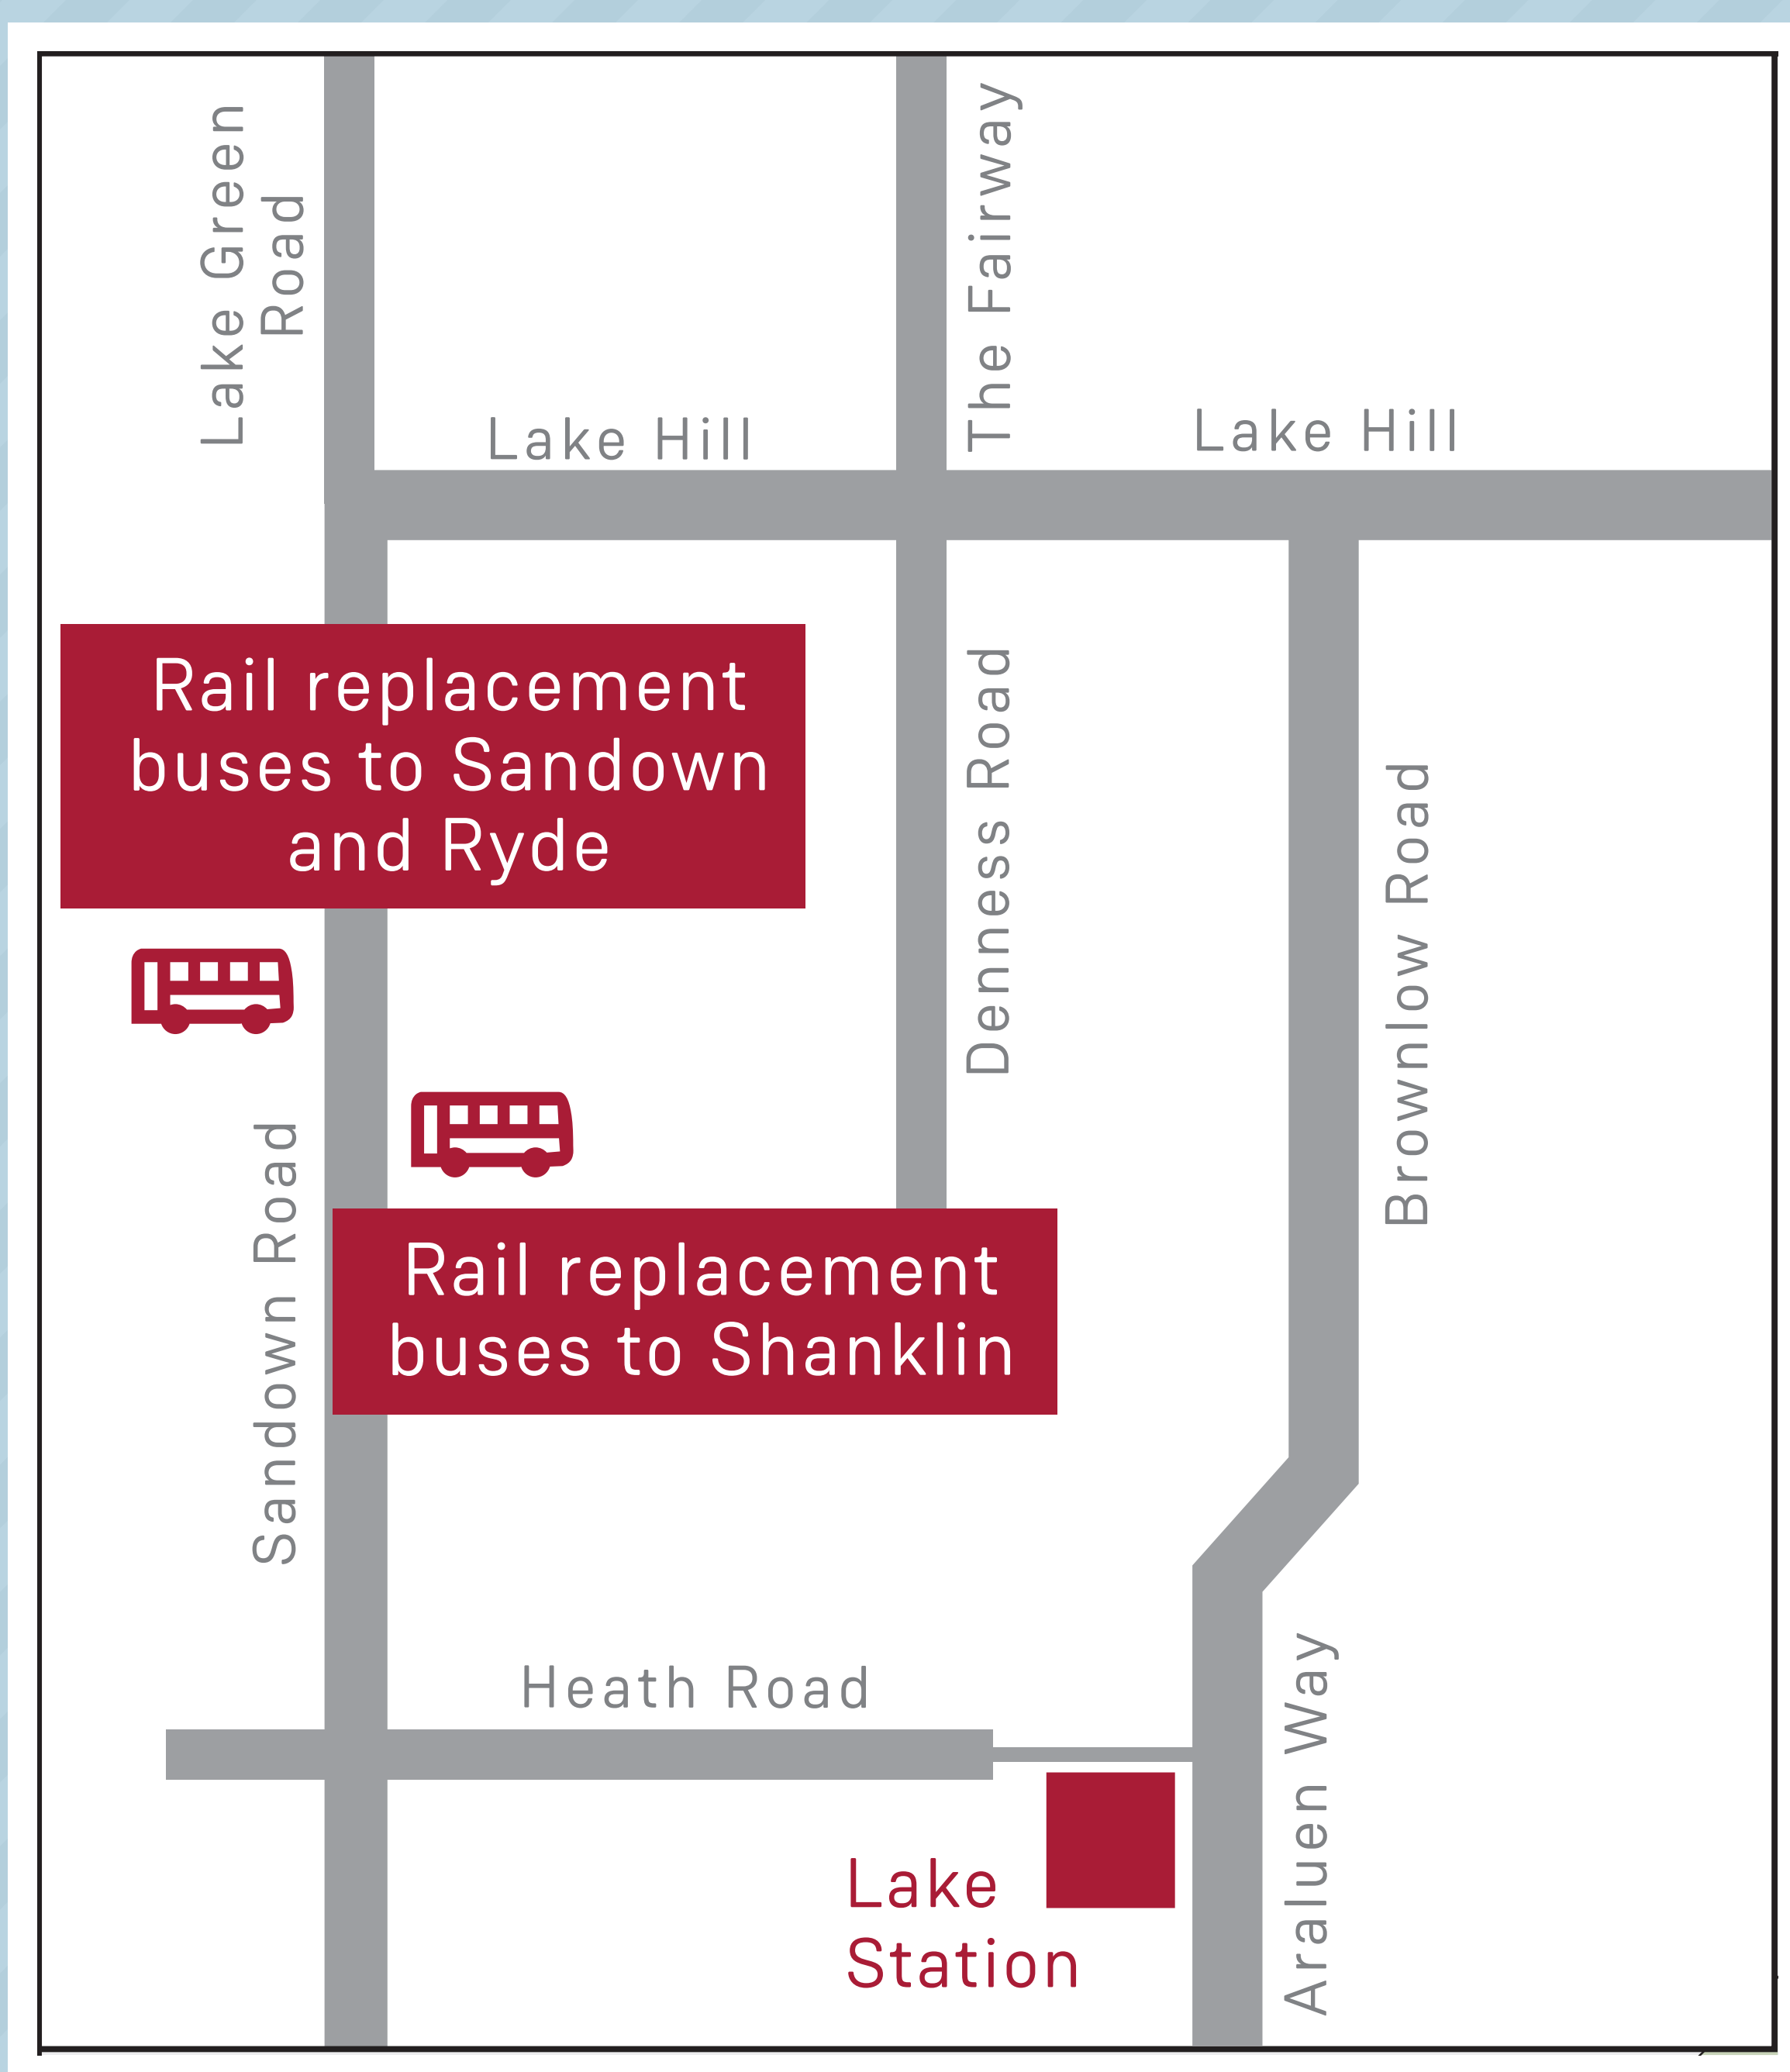

LAKE

Rail Replacement Bus Stops

When buses replace trains, rail replacement buses will use the bus stops as shown below.

Please allow extra time for your journey.

We are sorry that bulky luggage, cycles and prams cannot be carried on the replacement bus services.