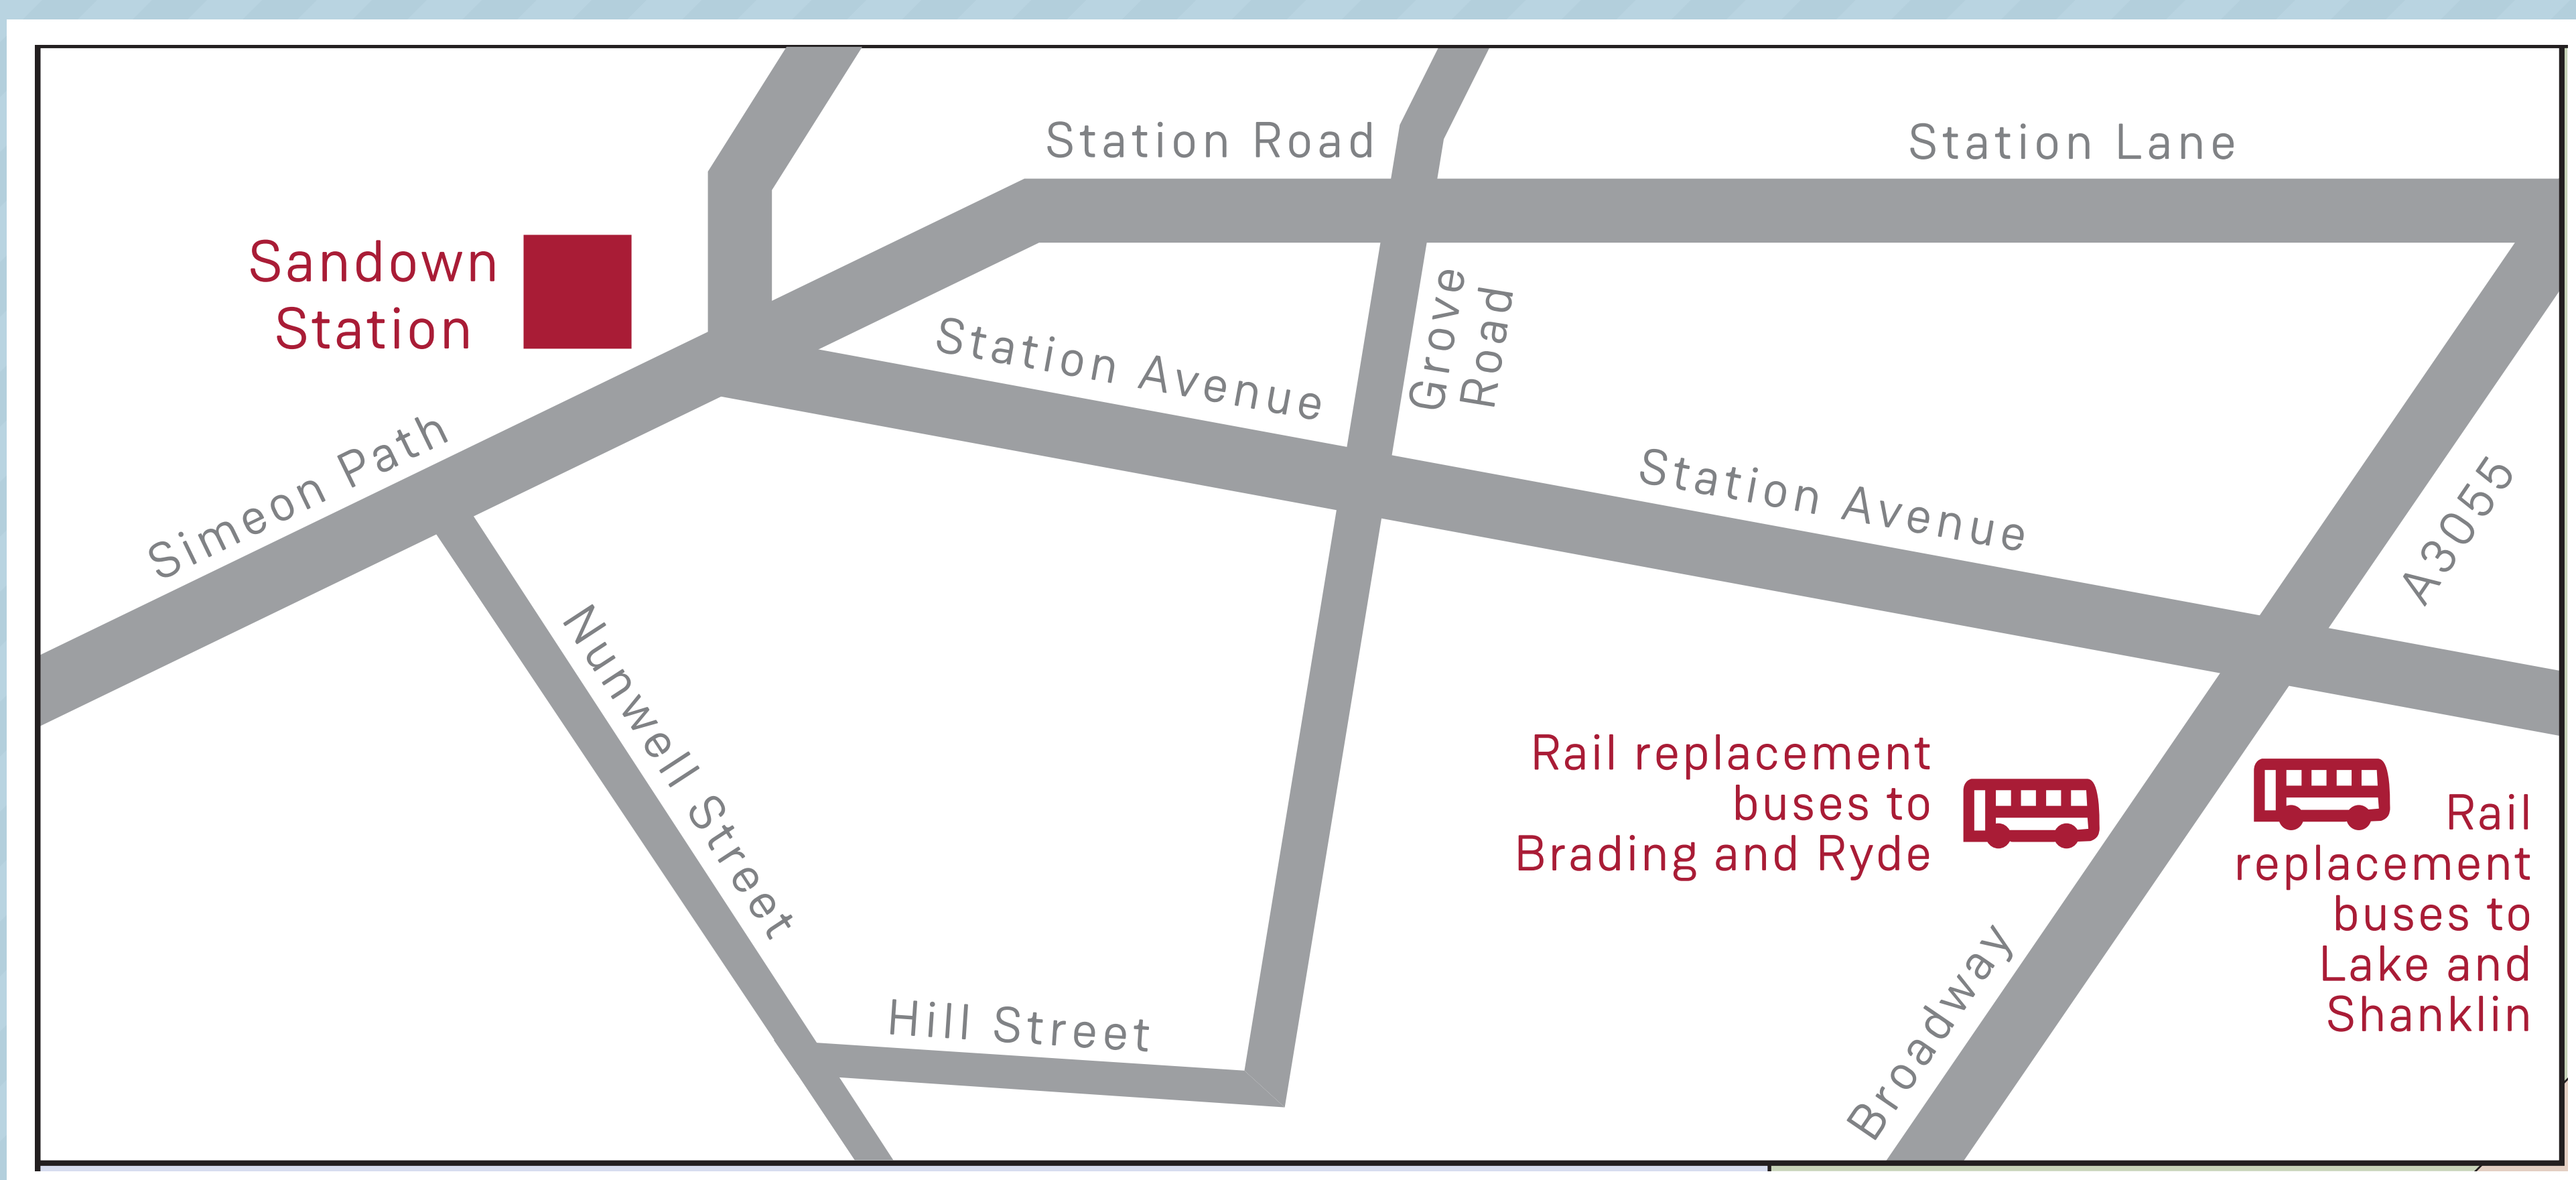

SANDOWN

Rail Replacement Bus Stops

When buses replace trains, rail replacement buses will use the bus stops as shown below.

Please allow extra time for your journey.

We are sorry that bulky luggage, cycles and prams cannot be carried on the replacement bus services.