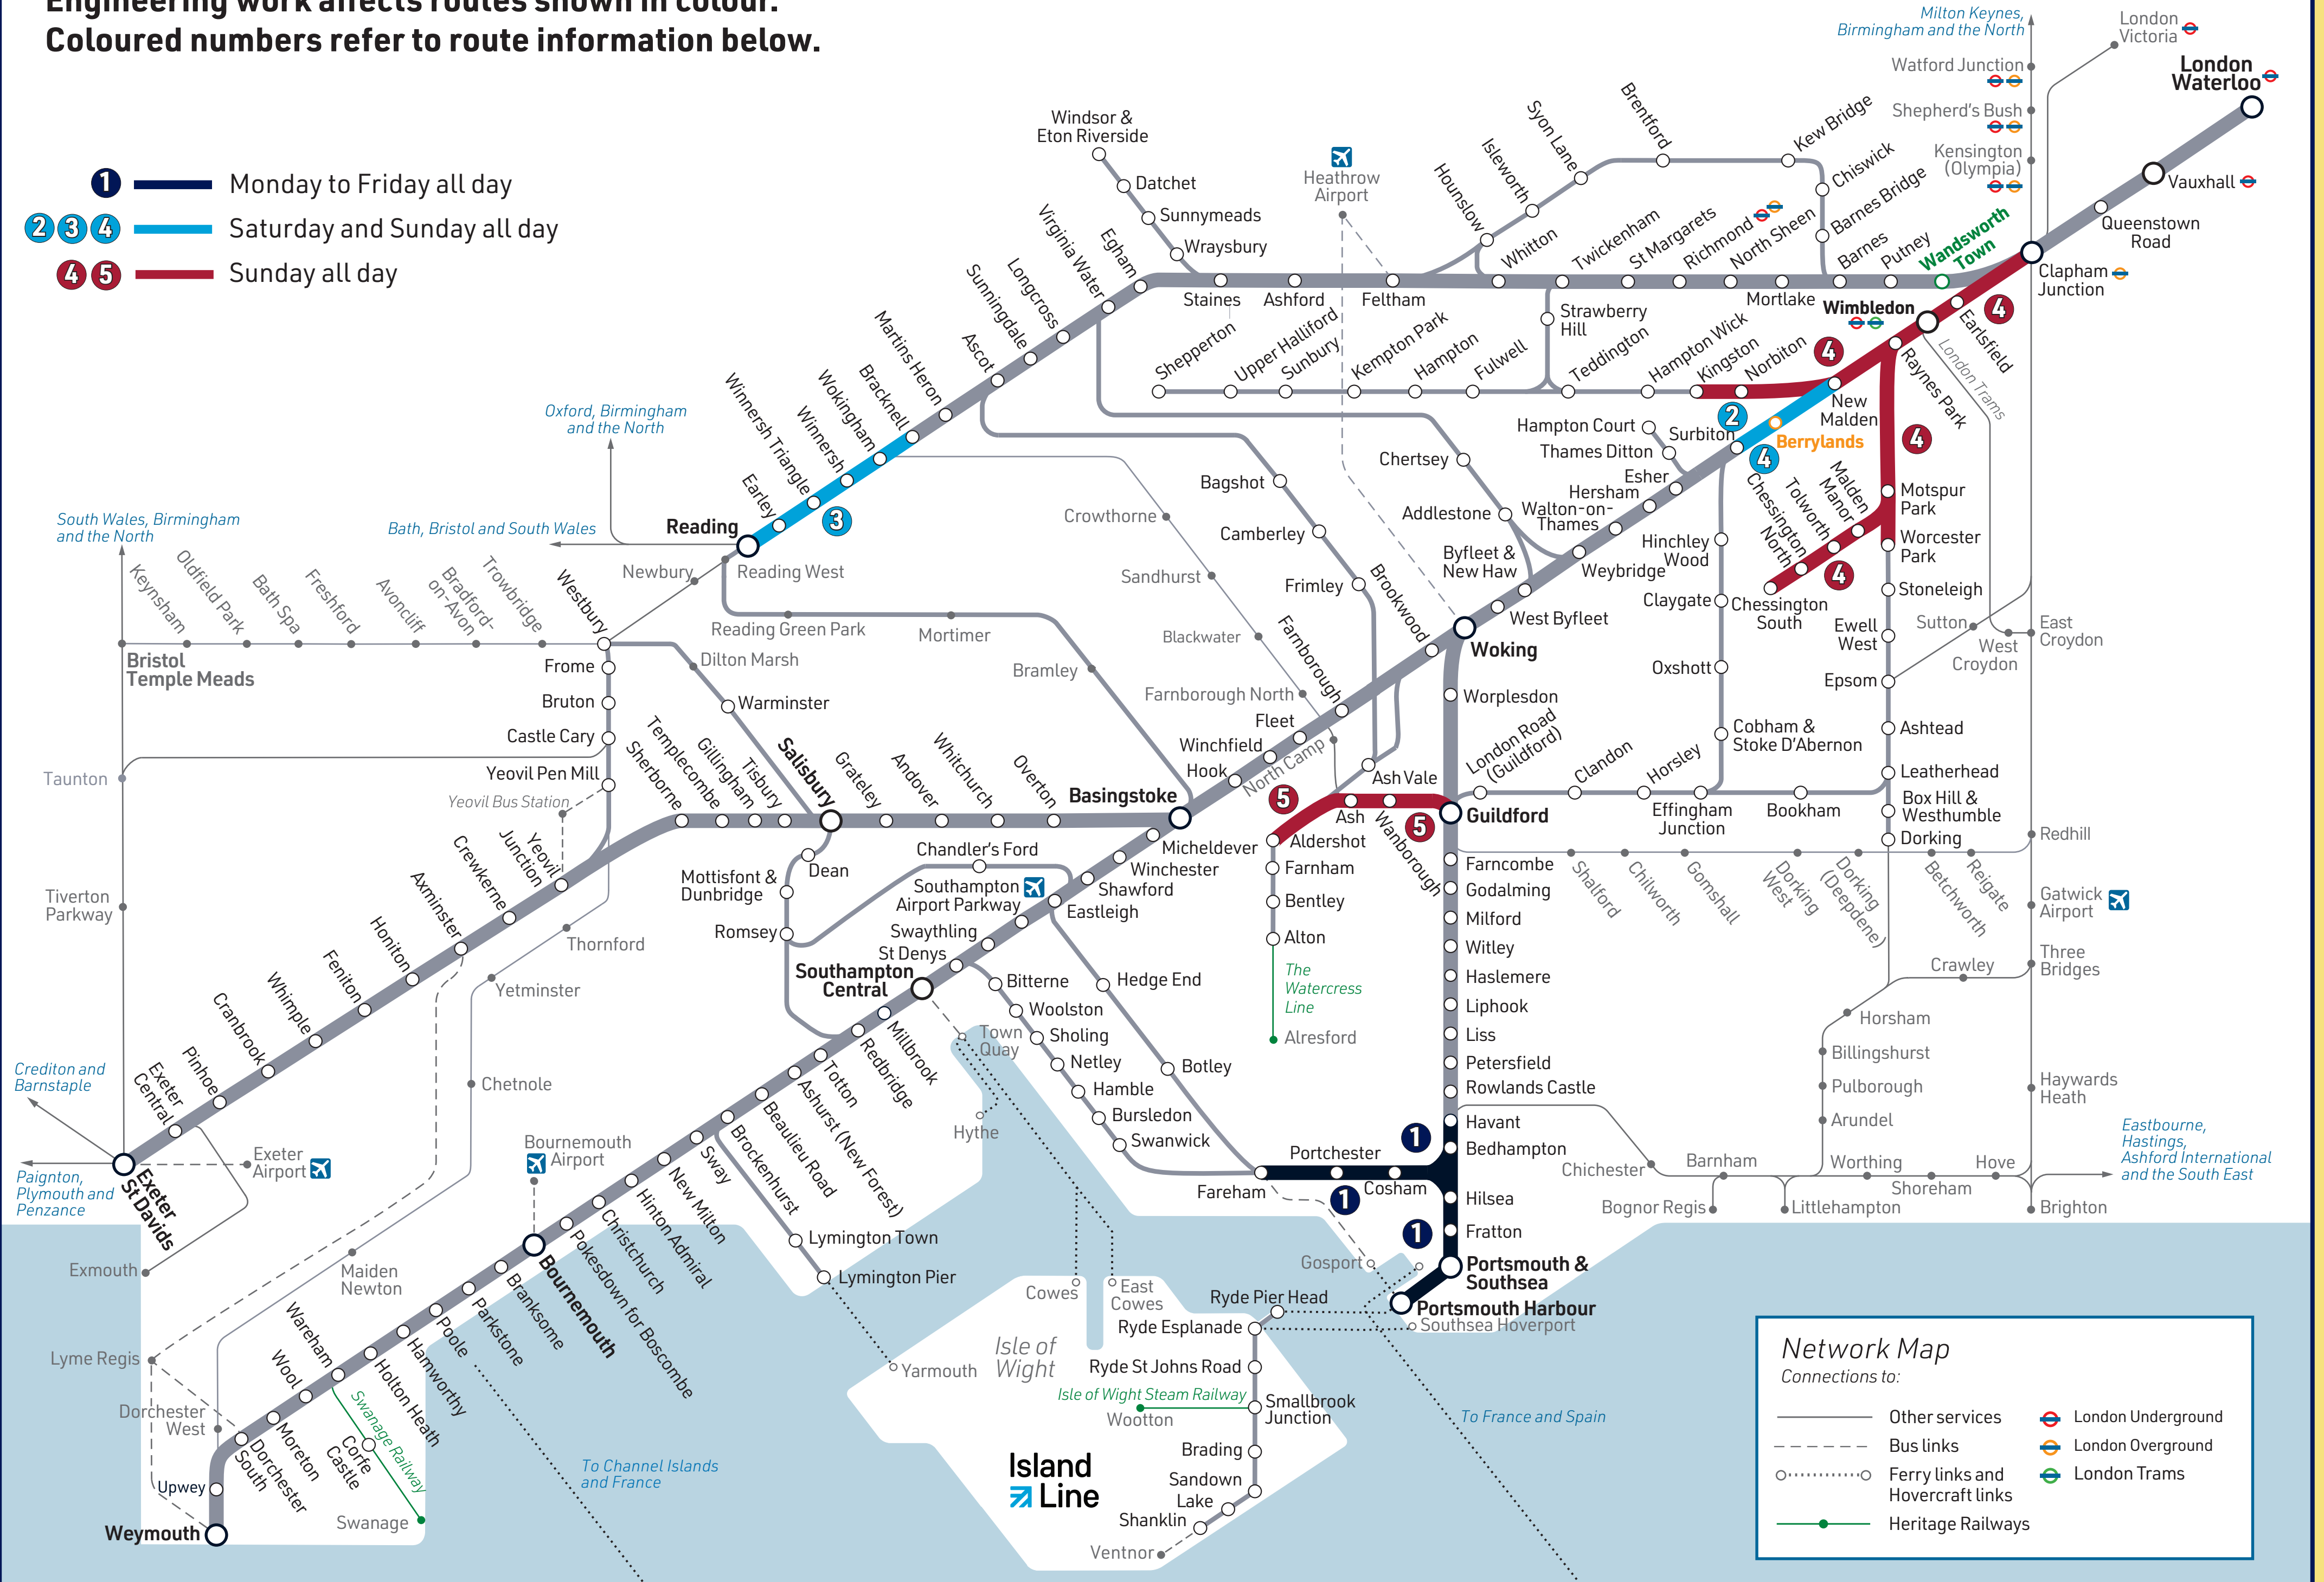

Changes to train times

Monday 25 to Sunday 31 May

Major engineering work will affect journeys in the South Western Railway area. Please check your train times before travelling.

If you think the bus or coach might not be accessible to you, please contact our Assisted Travel Team (details below).

Rail replacement buses are provided by SWR to replace trains. Please ensure you tap in and out with oyster or contactless at the start and end of your journey or alternatively, you **MUST** purchase a valid ticket for your journey.

We are sorry that bulky luggage, cycles and prams cannot be carried on the replacement bus services.

Engineering work affects routes shown in colour. Coloured numbers refer to route information below.

- 1 Monday to Friday all day
- 2 3 4 Saturday and Sunday all day
- 4 5 Sunday all day

Network Map
Connections to:

- Other services
- Bus links
- Ferry links and Hovercraft links
- Heritage Railways
- London Underground
- London Overground
- London Trams

Future Engineering Works

For details of future engineering works, visit southwesternrailway.com/plan-my-journey/planned-improvements

Contact us

Visit us at: southwesternrailway.com

Travel alerts: southwesternrailway.com/alerts

@SW_Help

Facebook.com/SWRailway

Customer Service Centre

0345 6000 650
Opening hours: Monday to Friday 0800 - 2000
Saturday 0900 - 1800
Sunday 0900 - 1600

Assisted Travel: 0800 5282 100
Text Relay: 18001 0800 5282 100

National Rail Enquiries: 03457 48 49 50

Monday 25 to Friday 29 May

1 Fareham to Portsmouth and Havant to Portsmouth

The lines between Fareham and Portsmouth and between Havant and Portsmouth, will be closed from Monday 25 to Friday 29 May, all days inclusive, due to maintenance work.

Great Western Railway and Southern services will also be affected by this work. Please see their publicity for more details.

- London Waterloo to Portsmouth via Eastleigh services will terminate at Fareham.
- Southampton Central to Portsmouth stopping services will terminate at Fareham.
- Buses will run between Fareham and Portsmouth.
- London Waterloo to Portsmouth via Guildford services will be revised and will terminate at Havant.
- Buses will run between Havant and Portsmouth.

Saturday 30 May

2 New Malden to Surbiton

The lines between New Malden and Surbiton will be closed all day due to maintenance work.

- London Waterloo to Weymouth services will be revised.
- London Waterloo to Portsmouth via Guildford services will be revised. Some services will start from Woking.
- London Waterloo to Portsmouth via Eastleigh services will start from Basingstoke.
- London Waterloo to Exeter St Davids services will be revised.
- London Waterloo to Salisbury stopping services will start from Basingstoke.
- London Waterloo to Alton services will start from Woking.
- London Waterloo to Basingstoke stopping services will start from Woking.
- Some London Waterloo to London Waterloo via Richmond and Kingston services will be revised.
- London Waterloo to Hampton Court services will be revised to run hourly. These services will start from Surbiton.
- Additional services will run between London Waterloo and Hampton Wick via Wimbledon.
- London Waterloo to Woking stopping services will start from Surbiton.
- London Waterloo to Guildford via Cobham services will start from Surbiton.
- London Waterloo to Windsor services will be revised to depart London Waterloo earlier.
- Buses will run between New Malden and Surbiton.

Saturday 30 and Sunday 31 May

3 Bracknell to Reading

The lines between Bracknell and Reading will be closed all weekend due to maintenance work.

Great Western Railway services between Wokingham and Reading will also be affected by this work. Please see their publicity for more information.