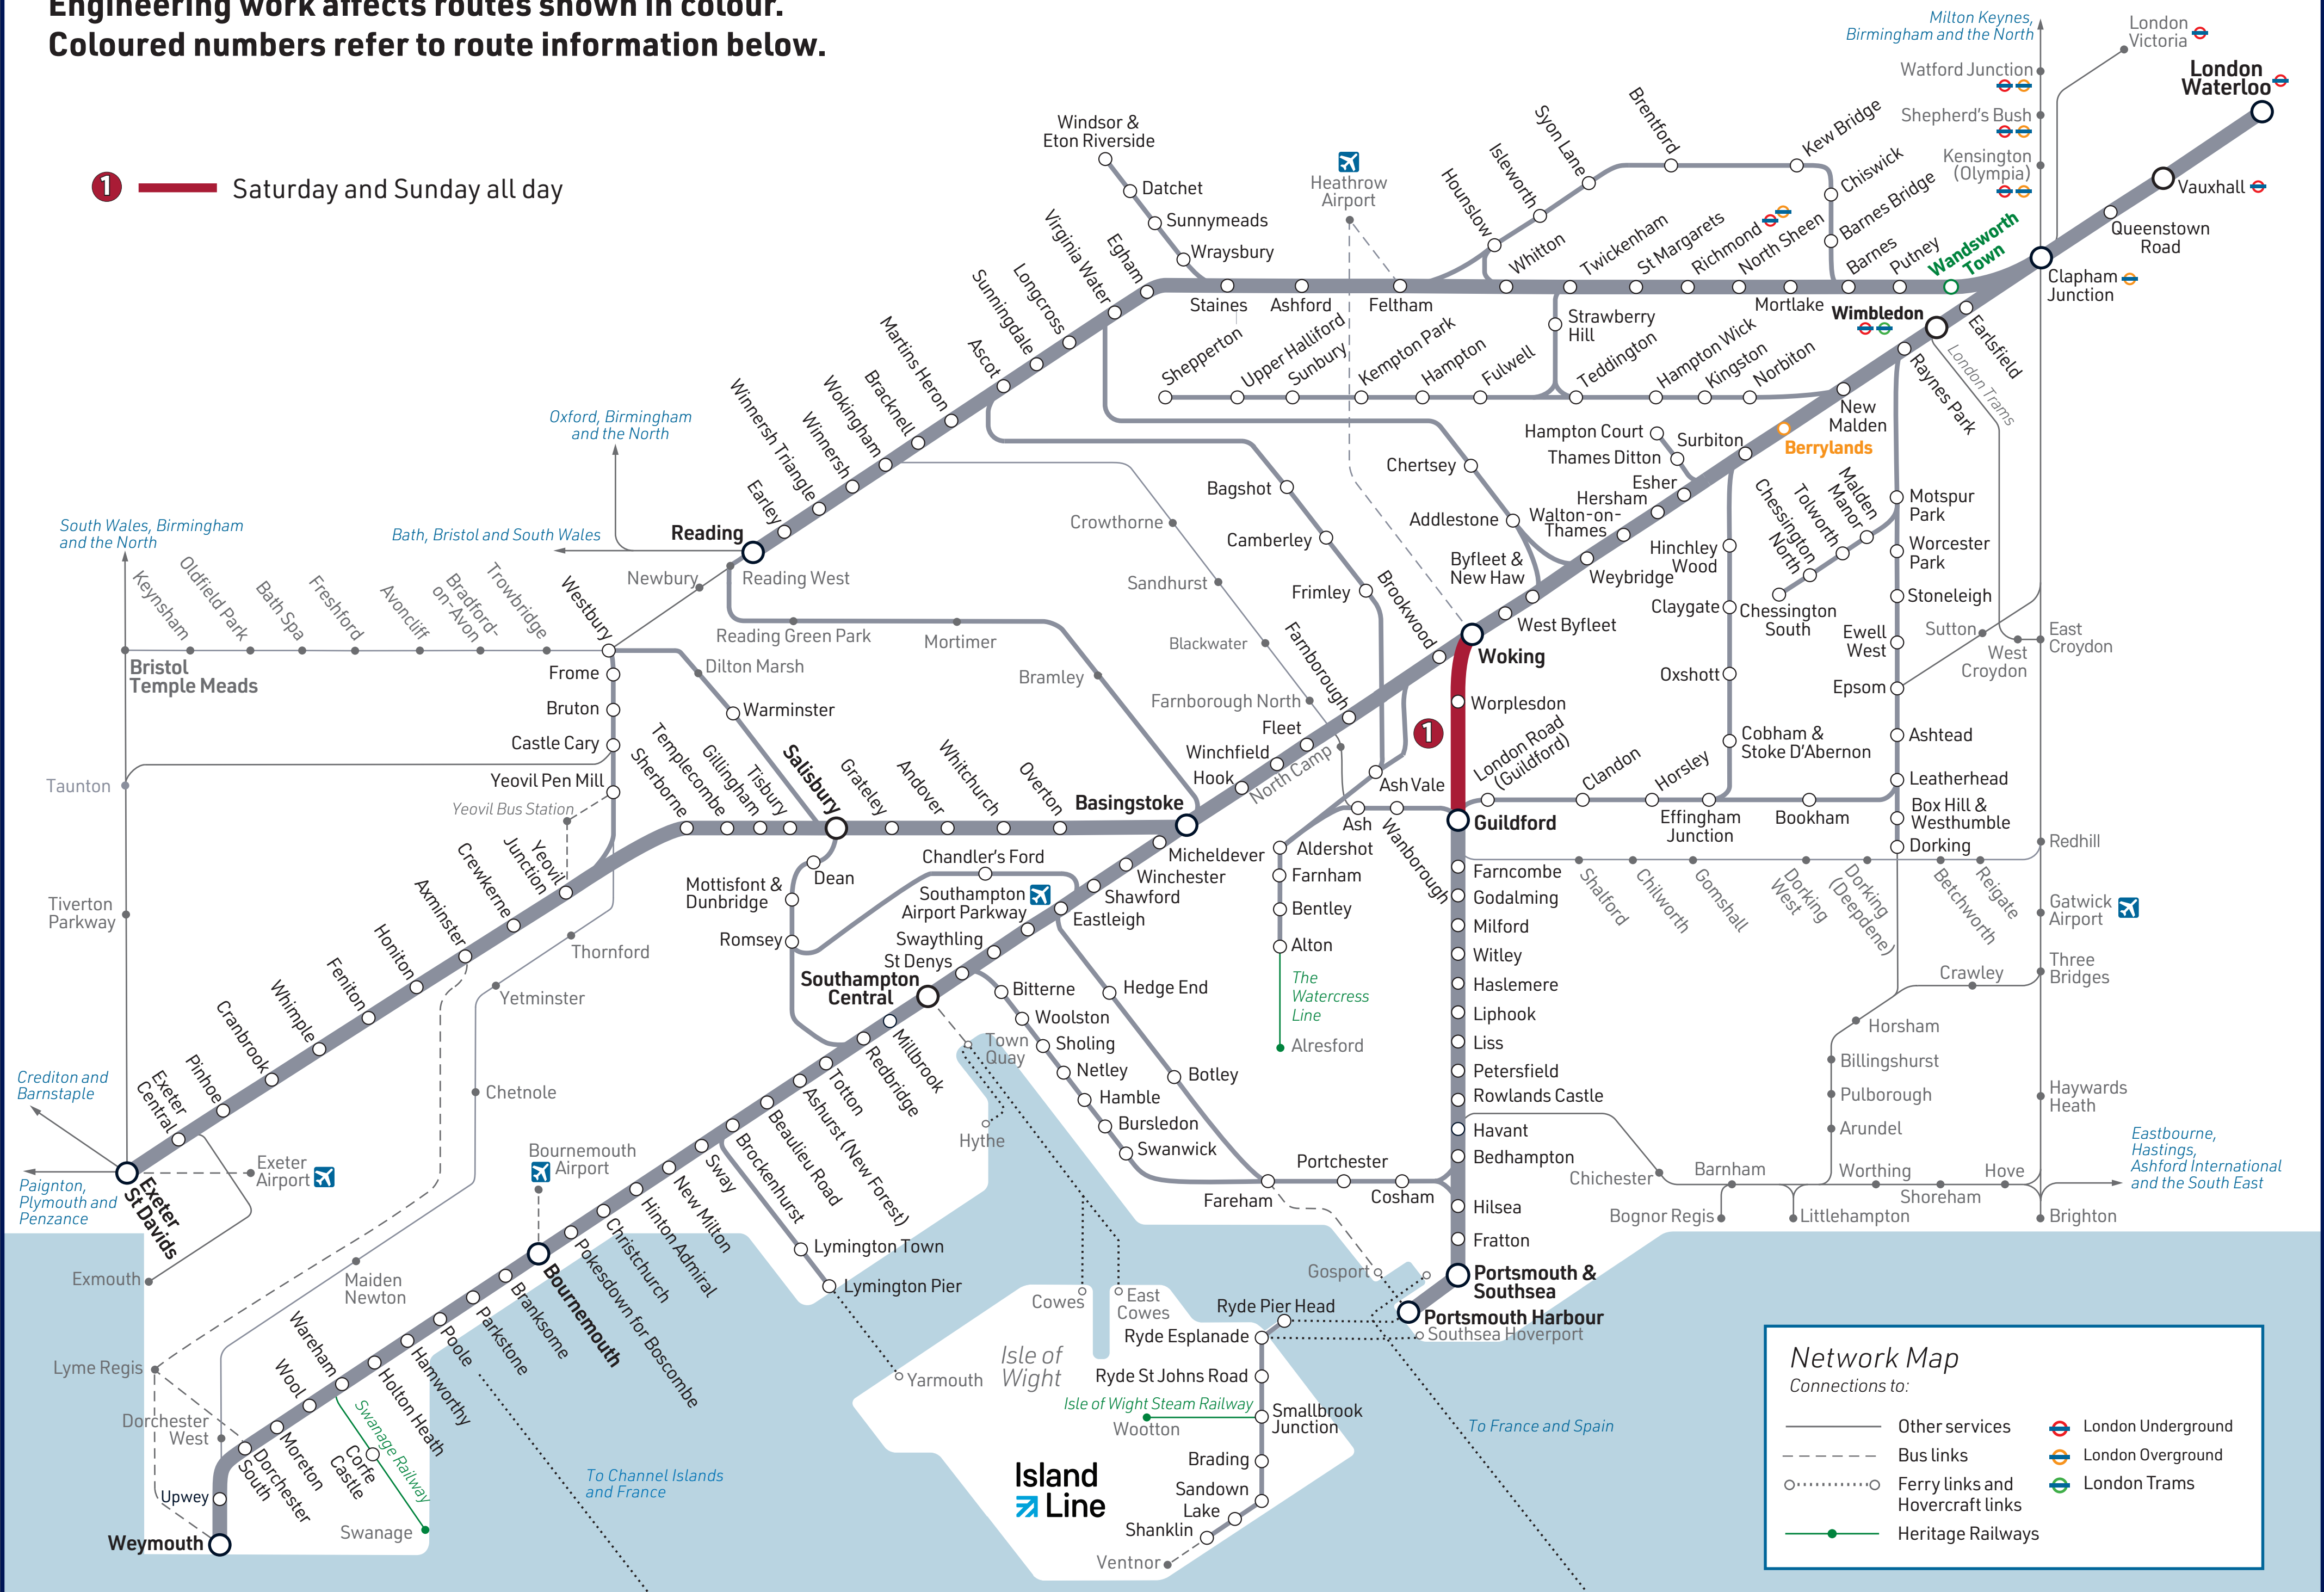

Changes to train times

Monday 18 to Sunday 24 May

Major engineering work will affect journeys in the South Western Railway area. Please check your train times before travelling.

If you think the bus or coach might not be accessible to you, please contact our Assisted Travel Team (details below).

Rail replacement buses are provided by SWR to replace trains. Please ensure you tap in and out with oyster or contactless at the start and end of your journey or alternatively, you **MUST** purchase a valid ticket for your journey.

We are sorry that bulky luggage, cycles and prams cannot be carried on the replacement bus services.

Engineering work affects routes shown in colour. Coloured numbers refer to route information below.

Network Map
Connections to:

- Other services
- Bus links
- Ferry links and Hovercraft links
- Heritage Railways
- London Underground
- London Overground
- London Trams

Future Engineering Works

For details of future engineering works, visit [southwesternrailway.com/plan-my-journey/planned-improvements](https://www.southwesternrailway.com/plan-my-journey/planned-improvements)

Contact us

Visit us at: [southwesternrailway.com](https://www.southwesternrailway.com)

Travel alerts: [southwesternrailway.com/alerts](https://www.southwesternrailway.com/alerts)

@SW_Help

Facebook.com/SWRailway

Customer Service Centre

0345 6000 650
Opening hours: Monday to Friday 0800 - 2000
Saturday 0900 - 1800
Sunday 0900 - 1600

Assisted Travel: 0800 5282 100
Text Relay: 18001 0800 5282 100

National Rail Enquiries: 03457 48 49 50

Saturday 23 and Sunday 24 May

1 Woking to Guildford

The lines between Woking and Guildford will be closed all weekend due to maintenance work.

Saturday

- London Waterloo to Portsmouth Harbour via Guildford services will be revised to depart London Waterloo earlier and will be diverted between Clapham Junction and Guildford.
- London Waterloo to Portsmouth & Southsea via Guildford services will start from Guildford.
- Some London Waterloo to Weymouth services will be revised to depart London Waterloo earlier and will call additionally at Woking.
- London Waterloo to Guildford via Cobham services will be revised to depart London Waterloo later.
- Buses will run between Woking and Guildford.

Sunday

- London Waterloo to Portsmouth Harbour via Guildford services will be revised to depart London Waterloo earlier and will be diverted between Clapham Junction and Guildford.
- London Waterloo to Guildford via Woking stopping services will terminate at Woking.
- London Waterloo/Wimbledon to Guildford via Cobham services will be revised.
- Buses will run between Woking and Guildford.

Advance Information

Monday 25 to Friday 29 May

Fareham to Portsmouth and Havant to Portsmouth

The lines between Fareham and Portsmouth and between Havant and Portsmouth, will be closed from Monday 25 to Friday 29 May, all days inclusive, due to maintenance work.

Great Western Railway and Southern services will also be affected by this work. Please see their publicity for more details.

- London Waterloo to Portsmouth via Eastleigh services will terminate at Fareham.
- Southampton Central to Portsmouth stopping services will terminate at Fareham.
- Buses will run between Fareham and Portsmouth.
- London Waterloo to Portsmouth via Guildford services will be revised and will terminate at Havant.
- Buses will run between Havant and Portsmouth.

Berrylands station

Until late September

Until late September, all days inclusive, the platforms at Berrylands station are being rebuilt. During this period, services will be unable to call at Berrylands.

- Buses will run between New Malden and Berrylands.
- Buses will run between Surbiton and Berrylands.

Wandsworth Town station

Until Sunday 11 October