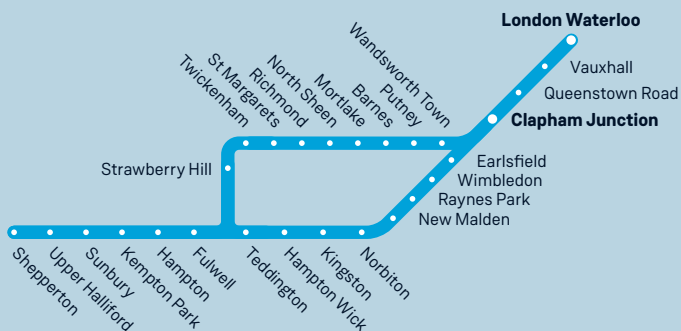

1

Kingston Loop and Shepperton to London Waterloo

Train times

22 September to 14 December 2024

Your timetable

This timetable shows the full service between **Shepperton, Kingston and London Waterloo, and services between Kingston, Teddington and London Waterloo via Richmond.**