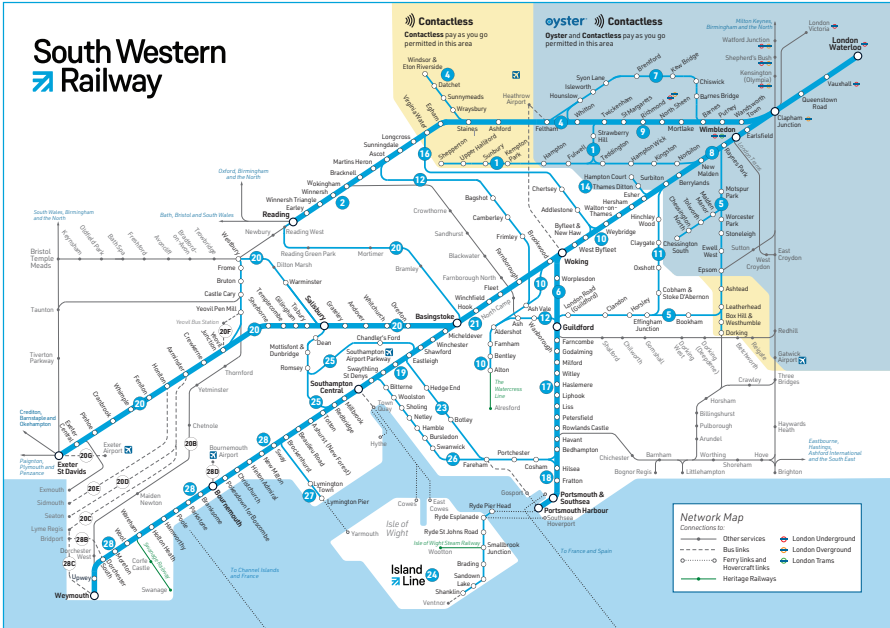

South Western Railway

Changing trains

Most journeys shown in this timetable are direct trains, shown in **bold type**. However, you may be able to make other journeys or reach your destination more quickly by changing trains. To help you find these alternative trains, we show them in the timetable with *light italic type*. A letter against the time will show where you need to change trains – please check the 'Notes' section for an explanation of these letters.

Please allow plenty of time to change trains. At most stations you will need to allow at least five minutes, and this is shown in the 'Station information' table in this timetable. For example N means you should allow 10 minutes to change trains at this station.