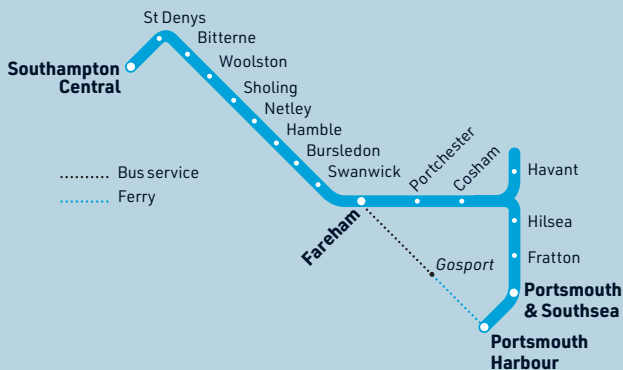

26 Portsmouth to Southampton Central

Train times

17 May until 19 September 2026

Your timetable

This timetable shows services between **Portsmouth, Fareham, Swanwick and Southampton Central**.

It also shows train services between:

- Havant, Fareham, Swanwick and Southampton Central.

For the full service between Portsmouth, Cosham, Portchester and Fareham, also between Havant and Fareham, please see timetable 18.

Buy a ticket before you board