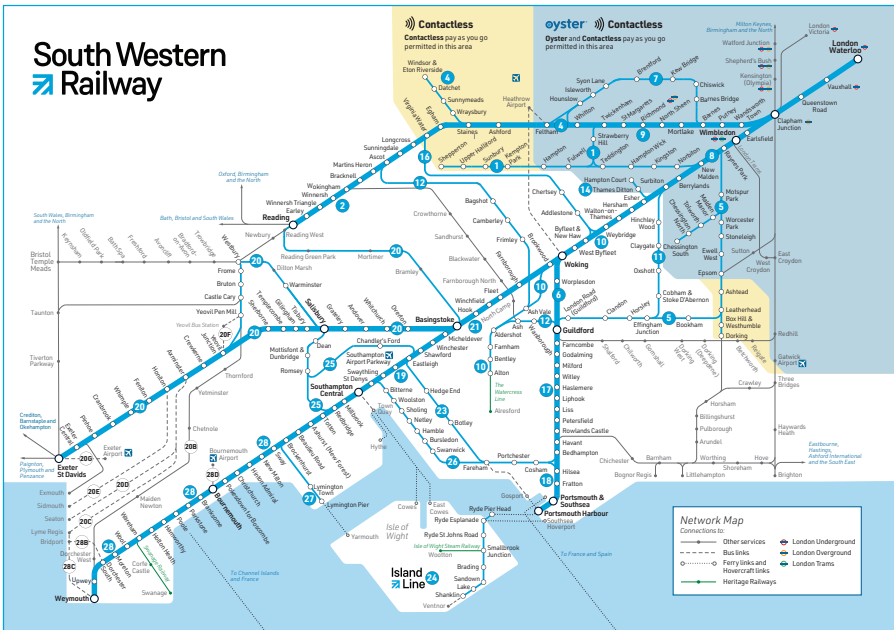

South Western Railway

Changing trains

Most journeys shown in this timetable are direct trains, shown in **bold type**. However, you may be able to make other journeys or reach your destination more quickly by changing trains. To help you find these alternative trains, we show them in the timetable with *light italic type*. A letter against the time will show where you need to change trains – please check the 'Notes' section for an explanation of these letters.

Please allow plenty of time to change trains. At most stations you will need to allow at least five minutes, and this is shown in the 'Station information' table in this timetable. For example N means you should allow 10 minutes to change trains at this station.