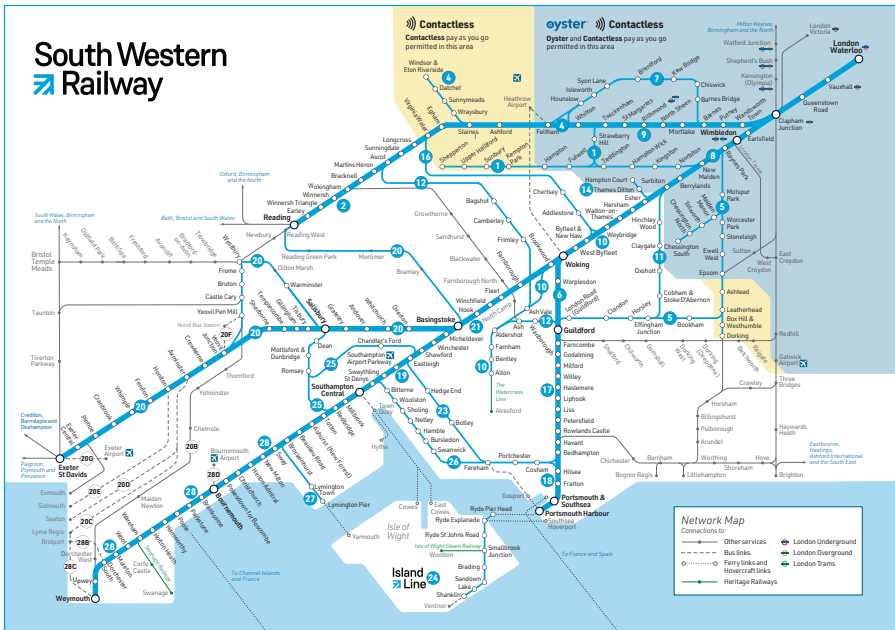

# Your timetable

This timetable shows services between **Weybridge, Addlestone, Chertsey, Virginia Water, Egham, Hounslow and London Waterloo.**

# South Western Railway

## STATION INFORMATION

See notes for explanation of symbols.

Woking	🅑	←	
West Byfleet	🅑		
Byfleet & New Haw			
Weybridge	🅑		#10
Addlestone			
Chertsey			
Virginia Water	🅑	⌚	
Egham	🅑		
Staines	🅑		#4
Ashford	🅑		#4
Feltham	🅑	←	#4
Twickenham	🅑		#9
Richmond	🅑	⊖	#9
Hounslow	🅑		#7
Isleworth			#7
Syon Lane			#7
Brentford			#7
Kew Bridge			#7
Chiswick			#7
Barnes Bridge			#7
Barnes	🅑		#9
Putney			#9
Wandsworth Town		✂	#9
Clapham Junction	⌚		
Queenstown Road			#9
Vauxhall		⊖	
London Waterloo	⌚	⊖	