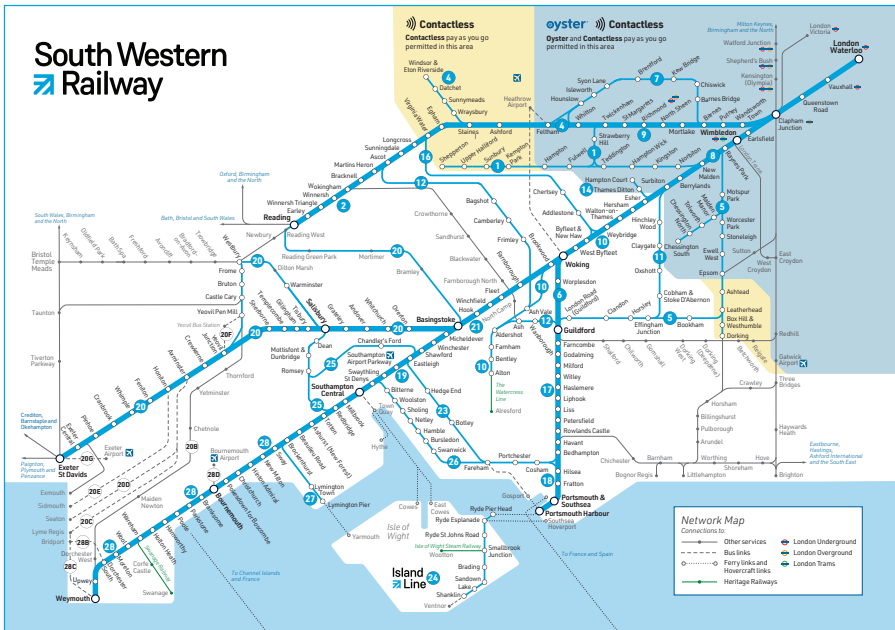

South Western Railway

Changing trains

Most journeys shown in this timetable are direct trains, shown in **bold type**. However, you may be able to make other journeys or reach your destination more quickly by changing trains. To help you find these alternative trains, we show them in the timetable with *light italic type*. A letter against the time will show where you need to change trains – please check the 'Notes' section for an explanation of these letters.

Please allow plenty of time to change trains. At most stations you will need to allow at least five minutes, and this is shown in the 'Station information' table in this timetable. For example N means you should allow 10 minutes to change trains at this station.