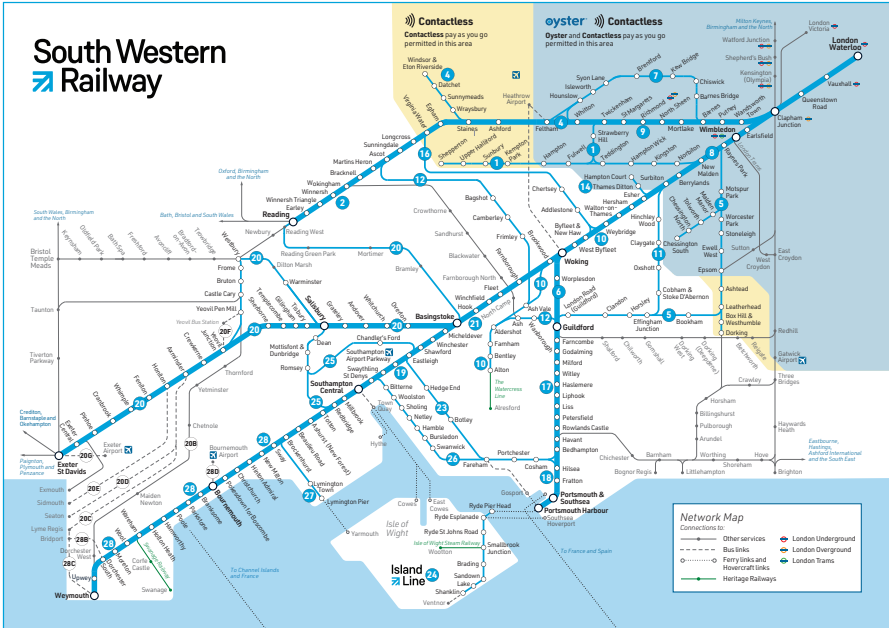

South Western Railway

Changing trains

Most journeys shown in this timetable are direct trains, shown in **bold type**. However, you may be able to make other journeys or reach your destination more quickly by changing trains. To help you find these alternative trains, we show them in the timetable with *light italic type*. A letter against the time will show where you need to change trains – please check the 'Notes' section for an explanation of these letters.

Please allow plenty of time to change trains. At most stations you will need to allow at least five minutes, and this is shown in the 'Station information' table in this timetable. For example N means you should allow 10 minutes to change trains at this station.