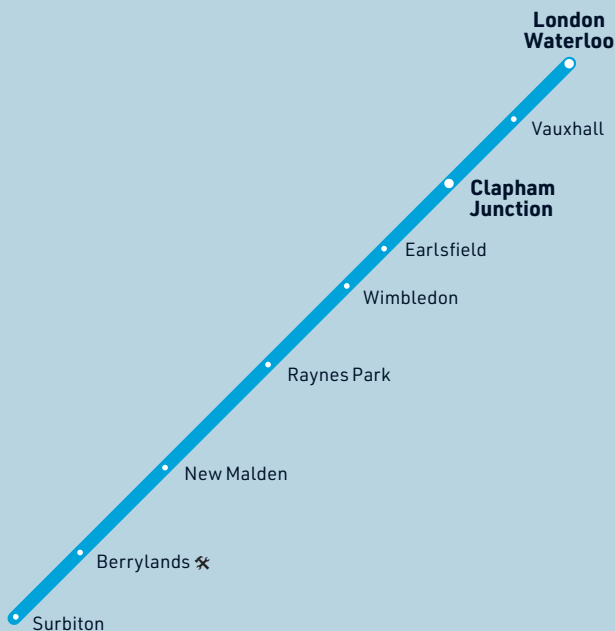

8 Surbiton and Wimbledon to London Waterloo

Train times

17 May until 19 September 2026

South Western
 Railway

Your timetable

This timetable shows the full service between **Surbiton, Berrylands, New Malden, Raynes Park, Wimbledon, Earlsfield and London Waterloo**.