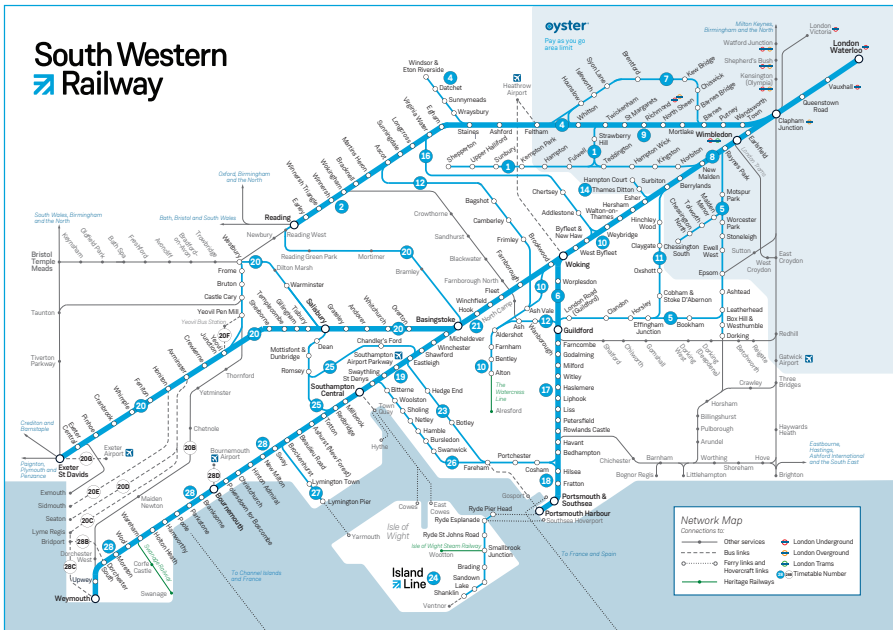

South Western Railway

Changing trains

Most journeys shown in this timetable are direct trains, shown in **bold type**. However, you may be able to make other journeys or reach your destination more quickly by changing trains. To help you find these alternative trains, we show them in *light italic type*. A letter against the time will show where you need to change trains – please check the ‘Notes’ section for an explanation of these letters.

Please allow plenty of time to change trains. At most stations you will need to allow at least five minutes. You will need longer at some stations, and this is shown in the ‘Station information’ table in this timetable. For example ⑩ means you should allow 10 minutes to change trains at this station.