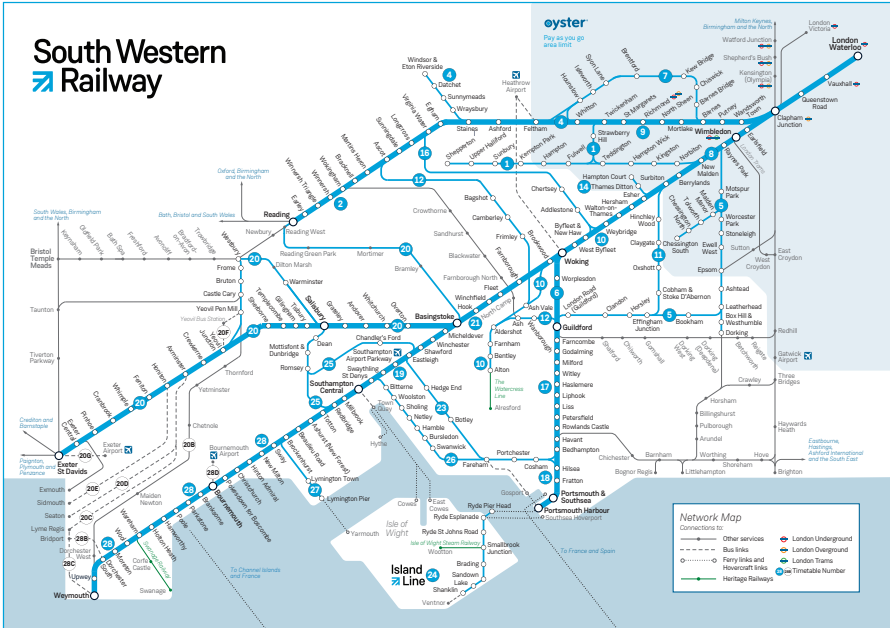

South Western Railway

Changing trains

Most journeys shown in this timetable are direct trains, shown in **bold type**. However, you may be able to make other journeys or reach your destination more quickly by changing trains. To help you find these alternative trains, we show them in *light italic type*. A letter against the time will show where you need to change trains – please check the ‘Notes’ section for an explanation of these letters.

Please allow plenty of time to change trains. At most stations you will need to allow at least five minutes. You will need longer at some stations, and this is shown in the ‘Station information’ table in this timetable. For example ⑩ means you should allow 10 minutes to change trains at this station.