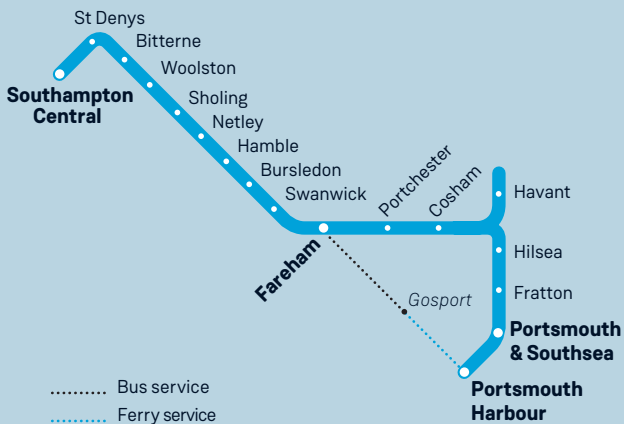

26 Portsmouth to Southampton Central

Train times

15 December 2024 to 17 May 2025

Your timetable

This timetable shows services between **Portsmouth, Fareham, Swanwick and Southampton Central**.

It also shows train services between:

- Havant, Fareham, Swanwick and Southampton Central.

For the full service between Portsmouth, Cosham, Portchester and Fareham, also between Havant and Fareham, please see timetable 18.

Buy a ticket before you board