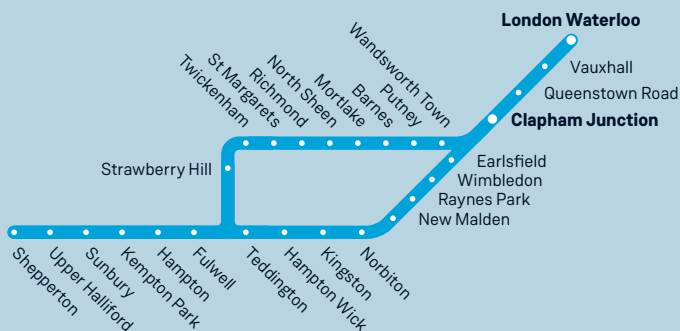

1

Kingston Loop and Shepperton to London Waterloo

Train times

15 December 2024 to 17 May 2025

South Western
Railway

Your timetable

This timetable shows the full service between **Shepperton, Kingston and London Waterloo, and services between Kingston, Teddington and London Waterloo via Richmond.**