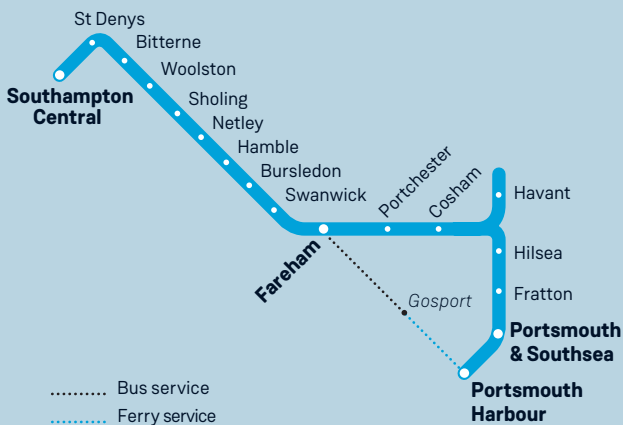

26 Portsmouth to Southampton Central

Train times

2 June to 21 September 2024

Your timetable

This timetable shows services between **Portsmouth, Fareham, Swanwick and Southampton Central**.

It also shows train services between:

- Havant, Fareham, Swanwick and Southampton Central.

For the full service between Portsmouth, Cosham, Portchester and Fareham, also between Havant and Fareham, please see timetable 18.

Buy a ticket before you board