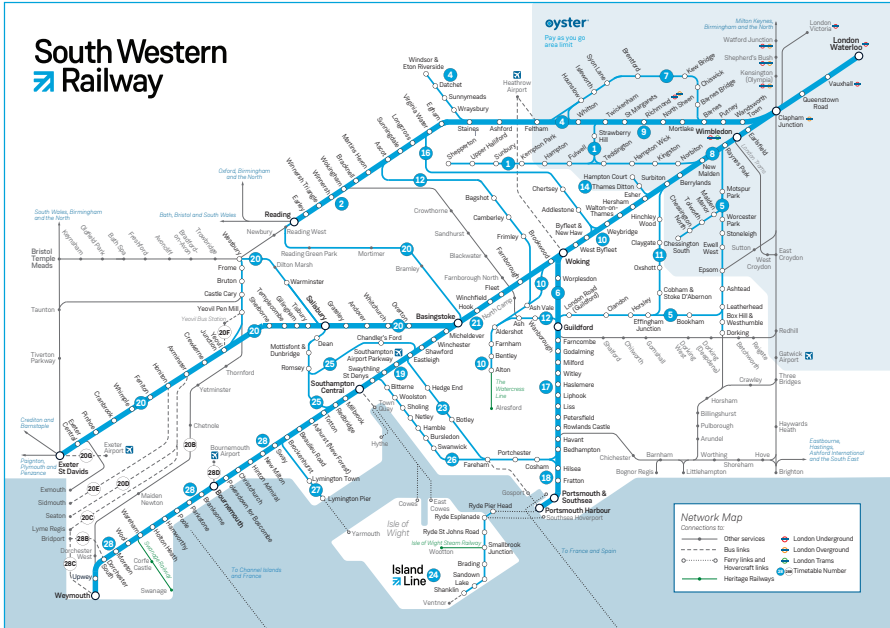

South Western Railway

Changing trains

Most journeys shown in this timetable are direct trains, shown in **bold type**. However, you may be able to make other journeys or reach your destination more quickly by changing trains. To help you find these alternative trains, we show them in *light italic type*. A letter against the time will show where you need to change trains – please check the ‘Notes’ section for an explanation of these letters.

Please allow plenty of time to change trains. At most stations you will need to allow at least five minutes. You will need longer at some stations, and this is shown in the ‘Station information’ table in this timetable. For example ⑩ means you should allow 10 minutes to change trains at this station.