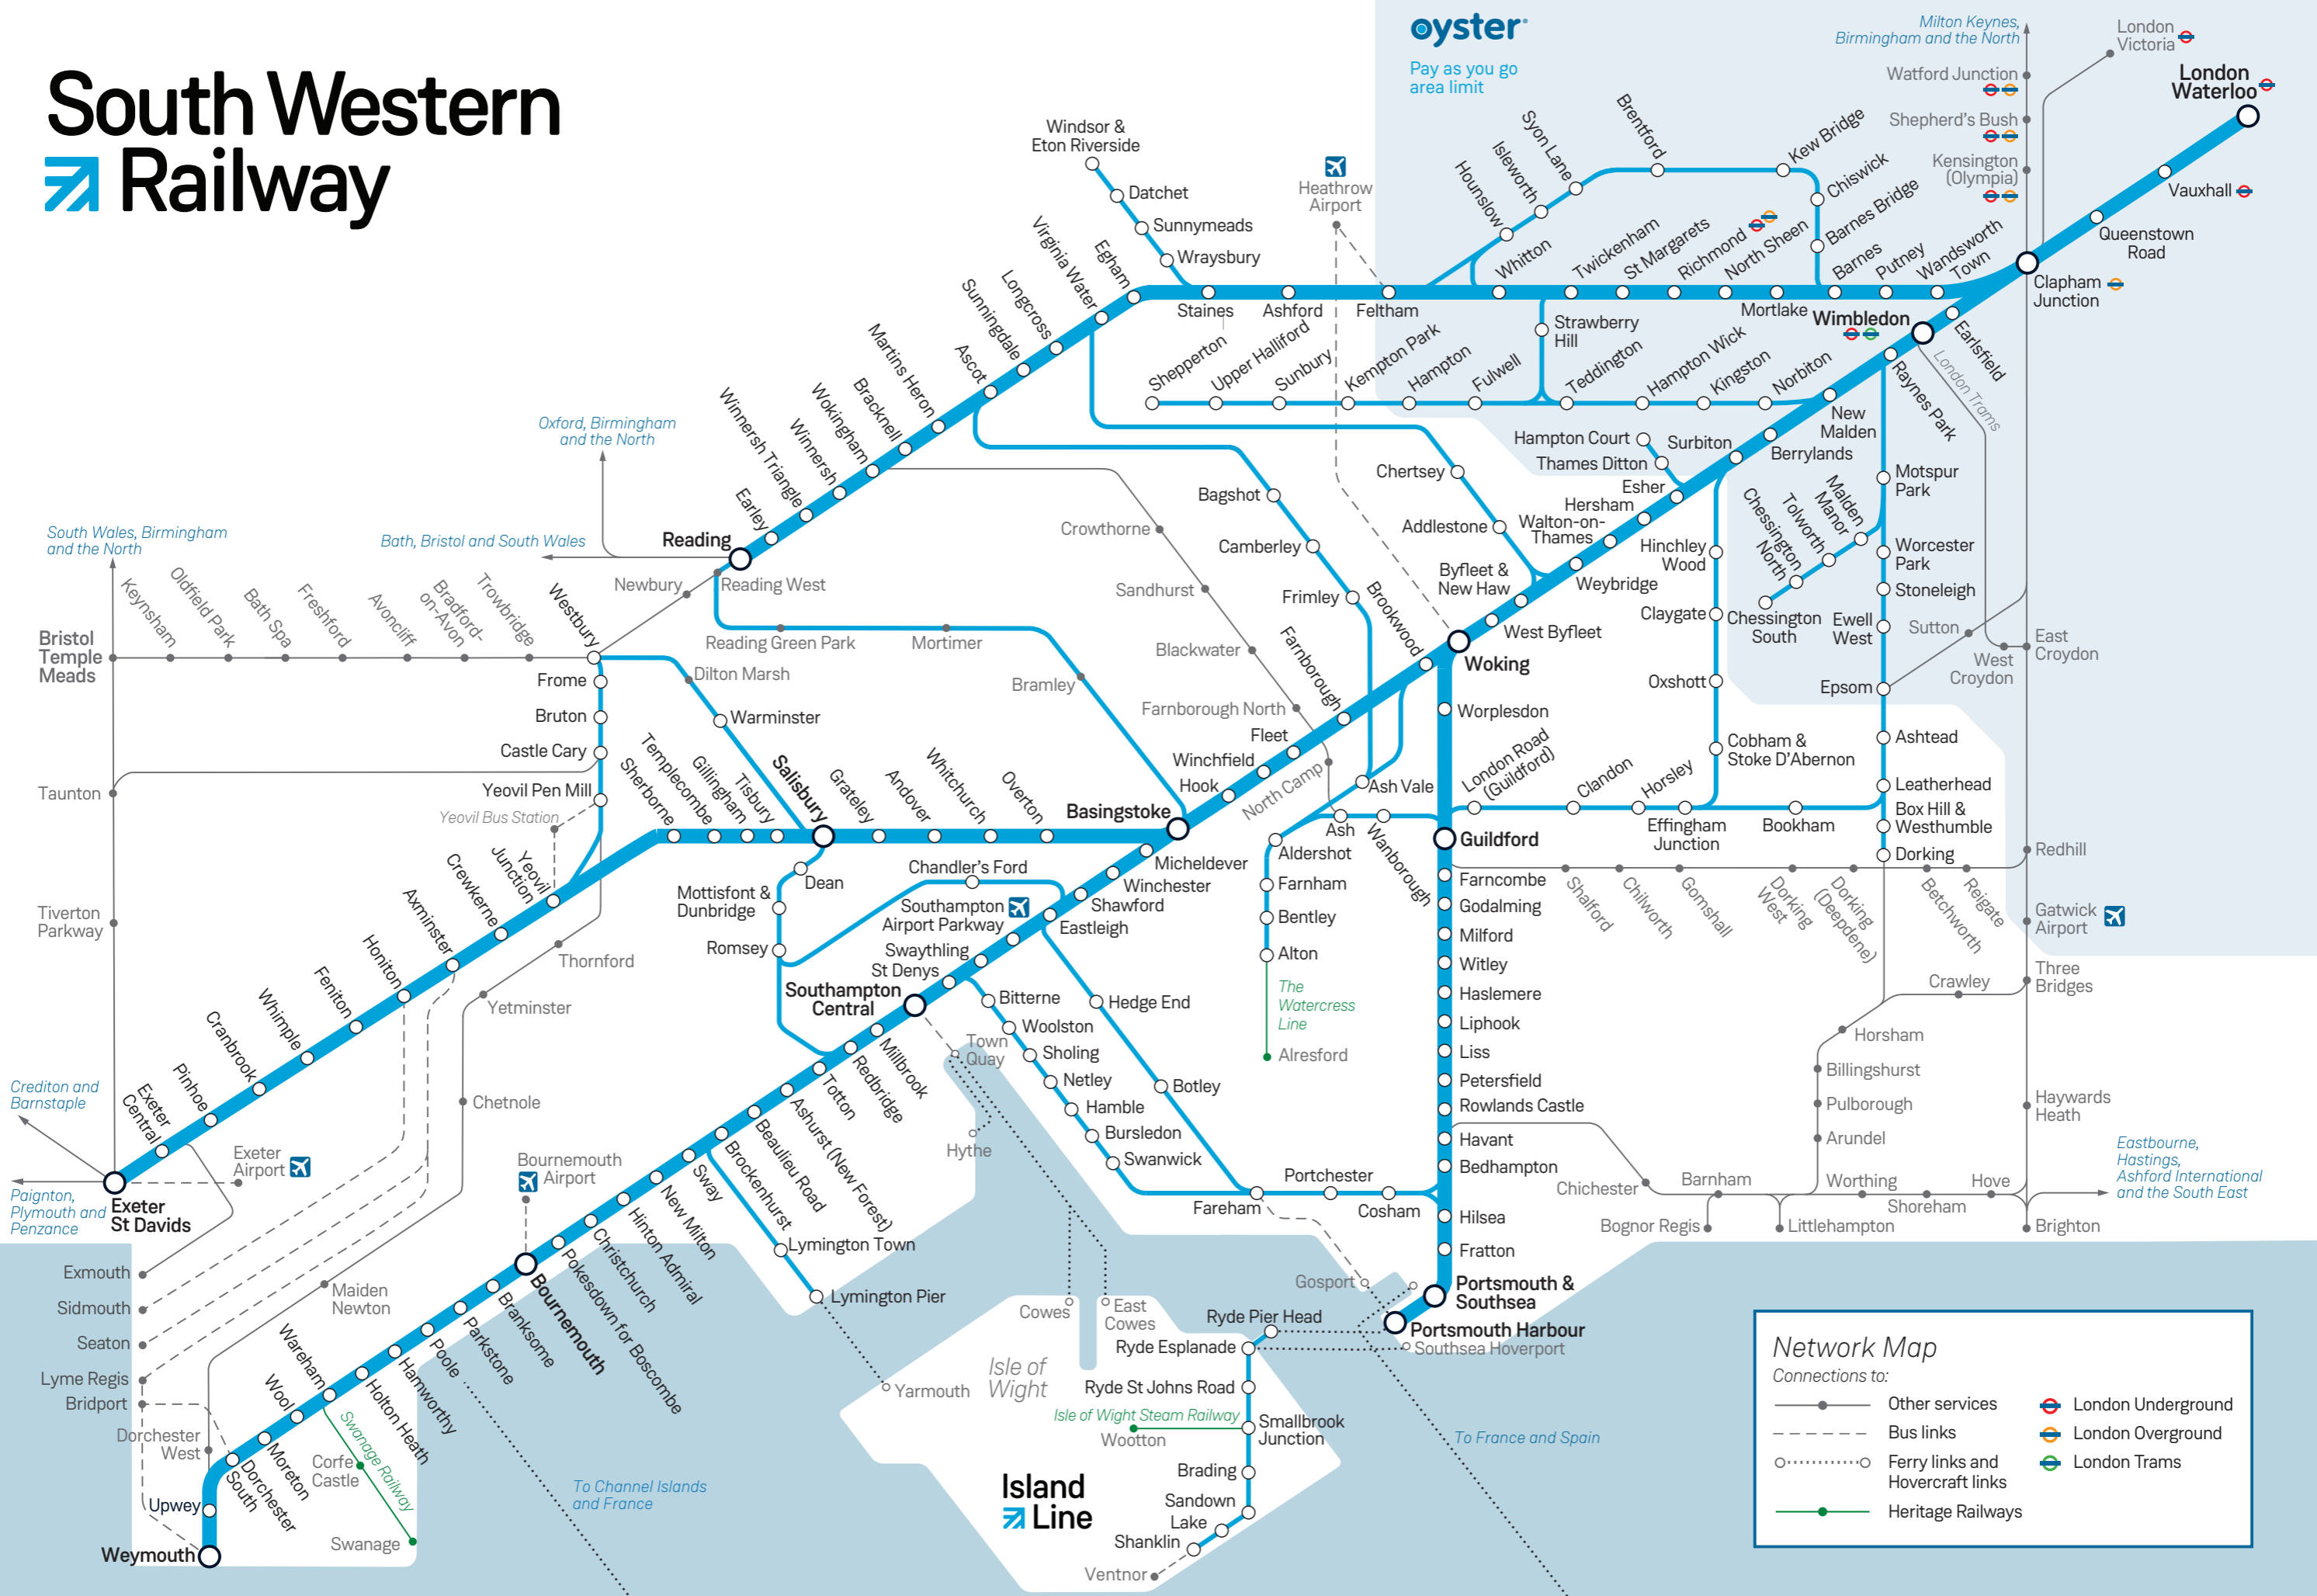

South Western Railway

Pay as you go
area limit

Network Map

Connections to:

- Other services
- - - Bus links
- ·····○ Ferry links and Hovercraft links
- Heritage Railways
- ⊖ London Underground
- ⊖ London Overground
- ⊖ London Trams